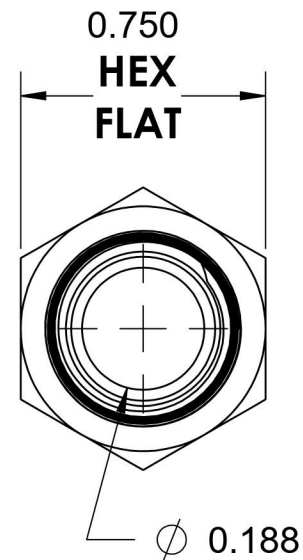

# 6404-05-02

Steel, SAE J1926 O-Ring Boss Male Adapter, 1/2-20 Female ORB x 1/8" Male NPTF 30°

6701 Cochran Road  
Solon, Ohio 44139  
Phone: (440) 248-1880  
Toll Free: 1-888-331-1523