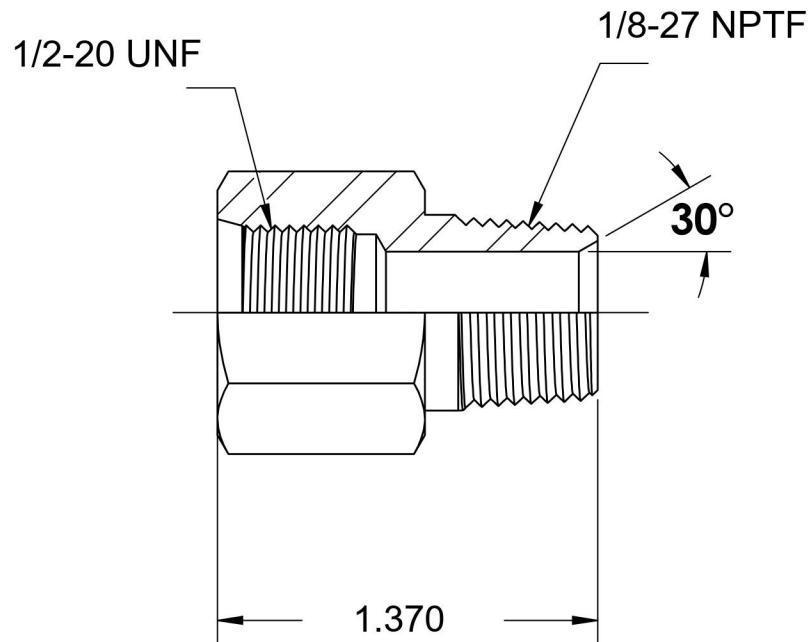

# 6404-05-02

Steel, SAE J1926 O-Ring Boss Male Adapter, 1/2-20 Female ORB x 1/8" Male NPTF 30°

6701 Cochran Road  
Solon, Ohio 44139  
Phone: (440) 248-1880  
Toll Free: 1-888-331-1523

#### Material

C1045/12L14 Steel