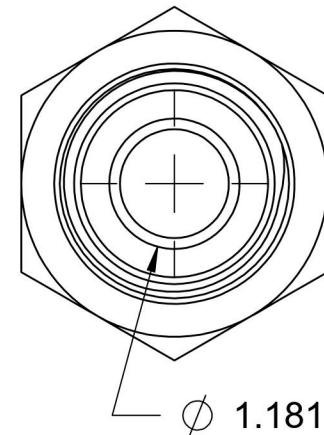

# 7002-12-20-SS

Stainless Steel, SAE J514 37° Flare Male BSPP Port/Line Connector, 3/4" Male JIC x 1-1/4-11 Male BSPP 60° Line/Port

6701 Cochran Road  
Solon, Ohio 44139  
Phone: (440) 248-1880  
Toll Free: 1-888-331-1523