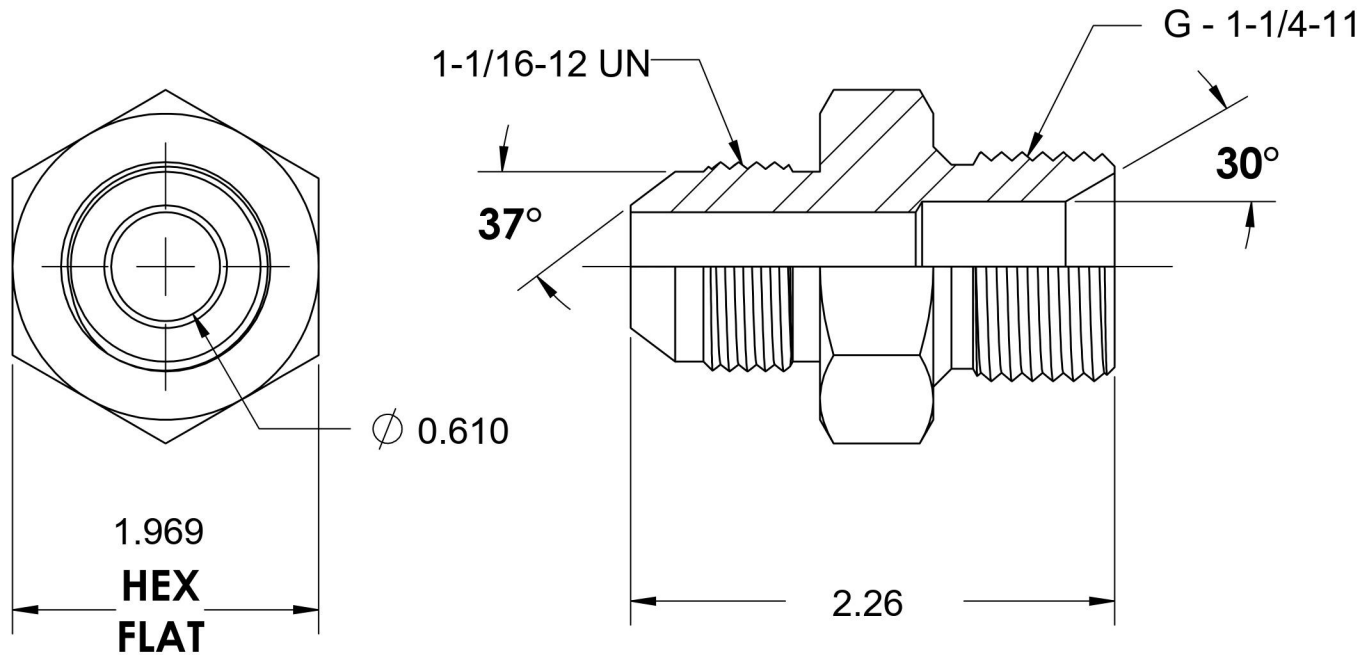

# 7002-12-20-SS

Stainless Steel, SAE J514 37° Flare Male BSPP Port/Line Connector, 3/4" Male JIC x 1-1/4-11 Male BSPP 60° Line/Port

6701 Cochran Road  
Solon, Ohio 44139  
Phone: (440) 248-1880  
Toll Free: 1-888-331-1523

<b>Temperature Rating</b>	<b>Material</b>	<b>Industry Standards</b>	<b>Series</b>
-425°F to 1200°F	316/316L Stainless Steel	SAE J514, ISO 1179	7002-SS
<b>Pressure Rating</b>	<b>Finish</b>	ISO 8434-6	<b>Series Description</b>
1500 psi	Passivated		SAE J514 37° Flare Male BSPP Port/Line Connector