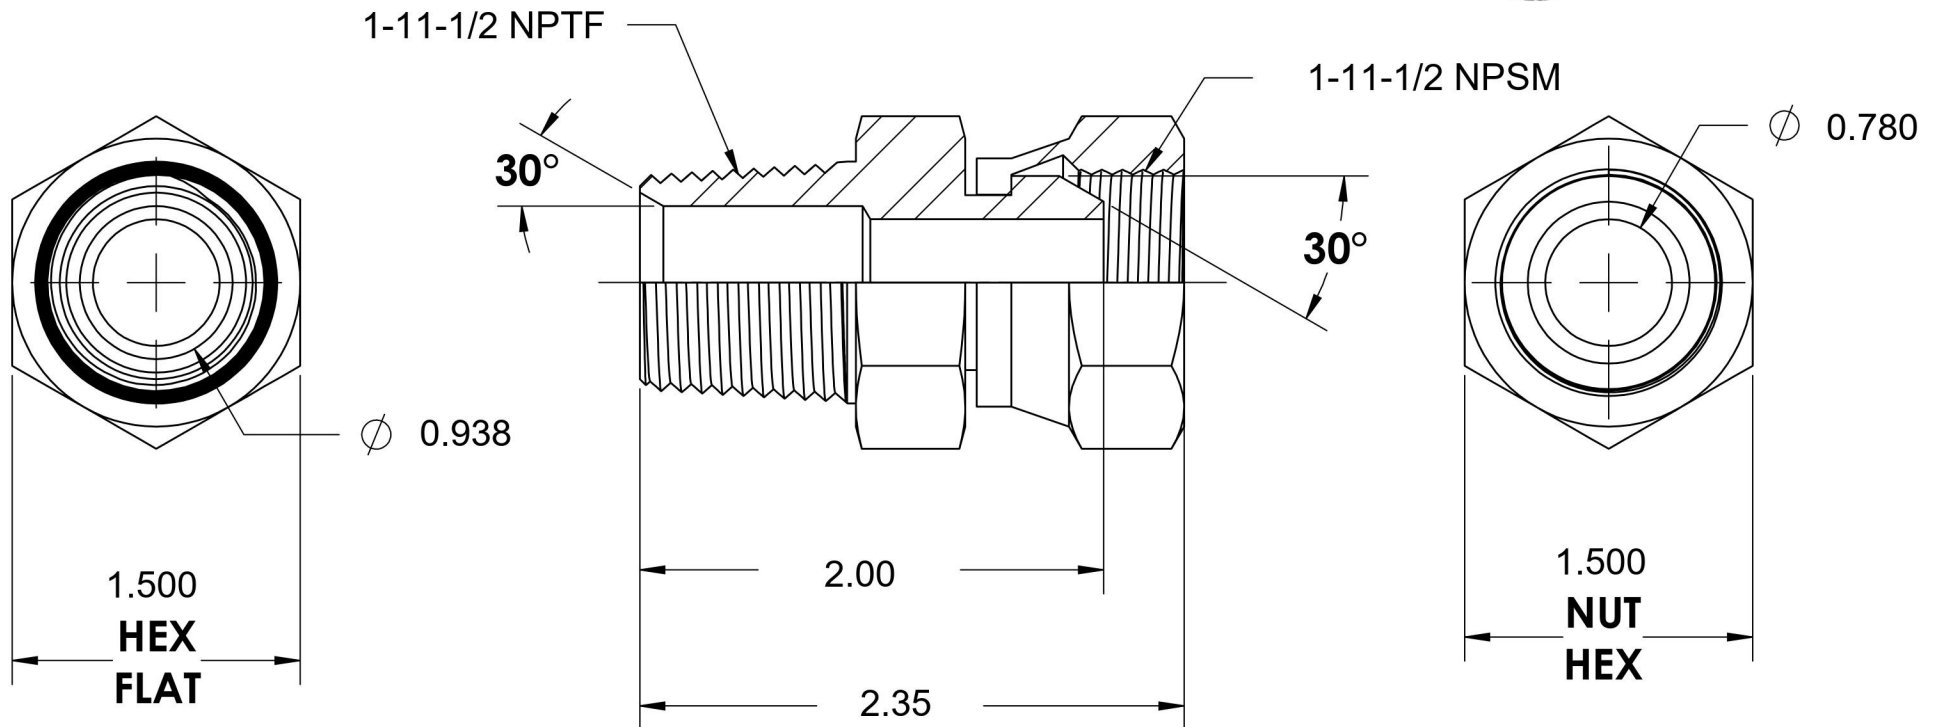

1404-16-16-SS

Stainless Steel, SAE J514 NPSM Swivel Male Connector, 1" Male NPTF 30° x 1" Female NPSM Swivel

6701 Cochran Road
Solon, Ohio 44139
Phone: (440) 248-1880
Toll Free: 1-888-331-1523

Temperature Rating	Material	Industry Standards	Series
-425°F to 1200°F	316/316L Stainless Steel	SAE J514, SAE J476	1404-SS
Pressure Rating	Finish		Series Description
3000 psi	Passivated		SAE J514 NPSM Swivel Male Connector