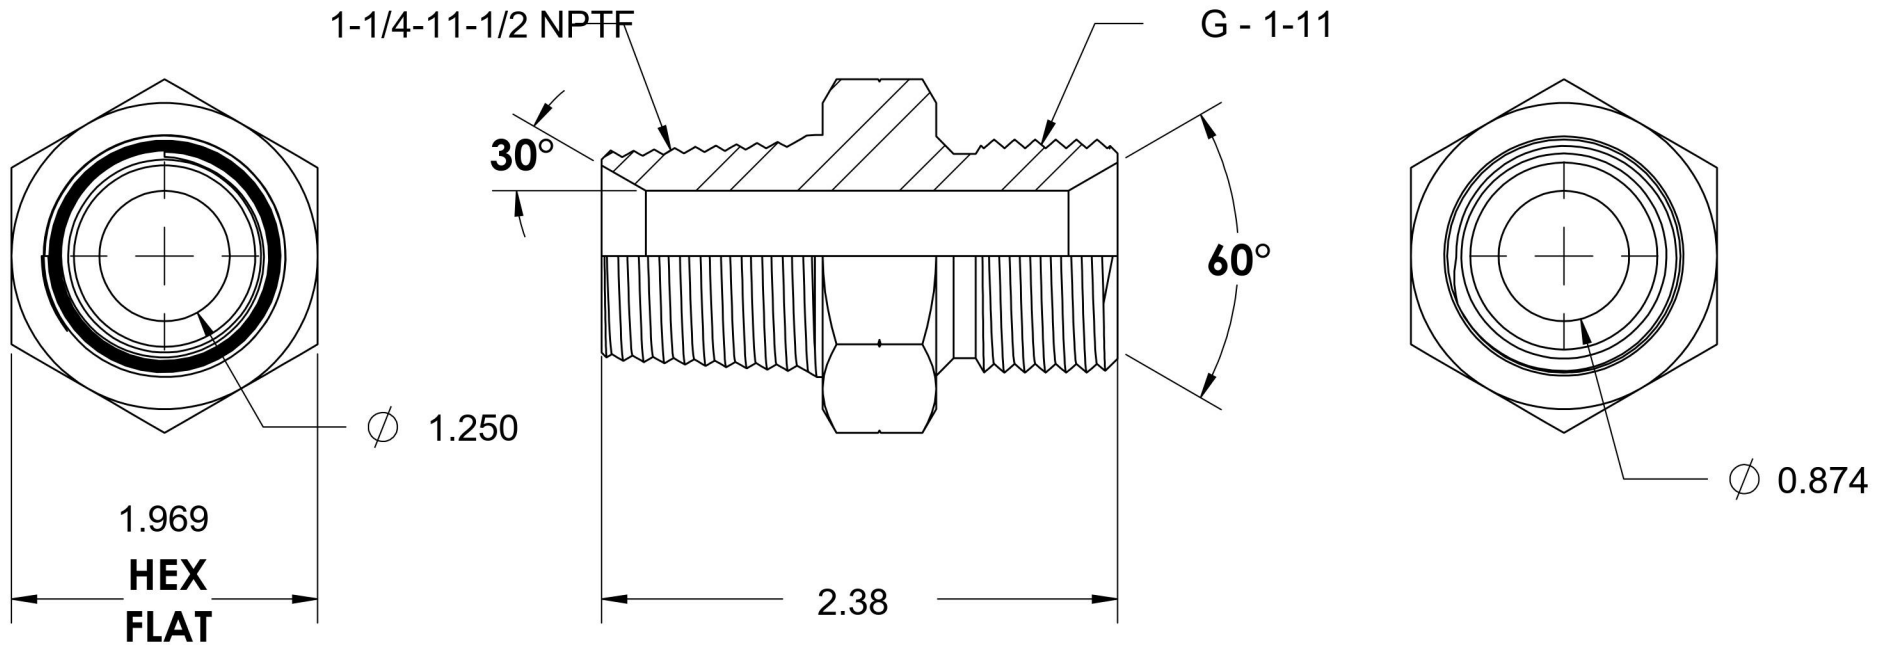

7032-20-16

Steel, SAE J476 Pipe Male BSPP Port/Line Adapter, 1-1/4" Male NPTF 30° x 1-11 Male BSPP 60° Line/Port

6701 Cochran Road
Solon, Ohio 44139
Phone: (440) 248-1880
Toll Free: 1-888-331-1523

Temperature Rating	Material	Industry Standards	Series
-65°F to 500°F	C1045 / 12L14 Steel	SAE J476, ISO 1179	7032
Pressure Rating	Finish	ISO 8434-6, ASTM B633	Series Description
1700 psi	Trivalent Zinc		SAE J476 Pipe Male BSPP Port/Line Adapter