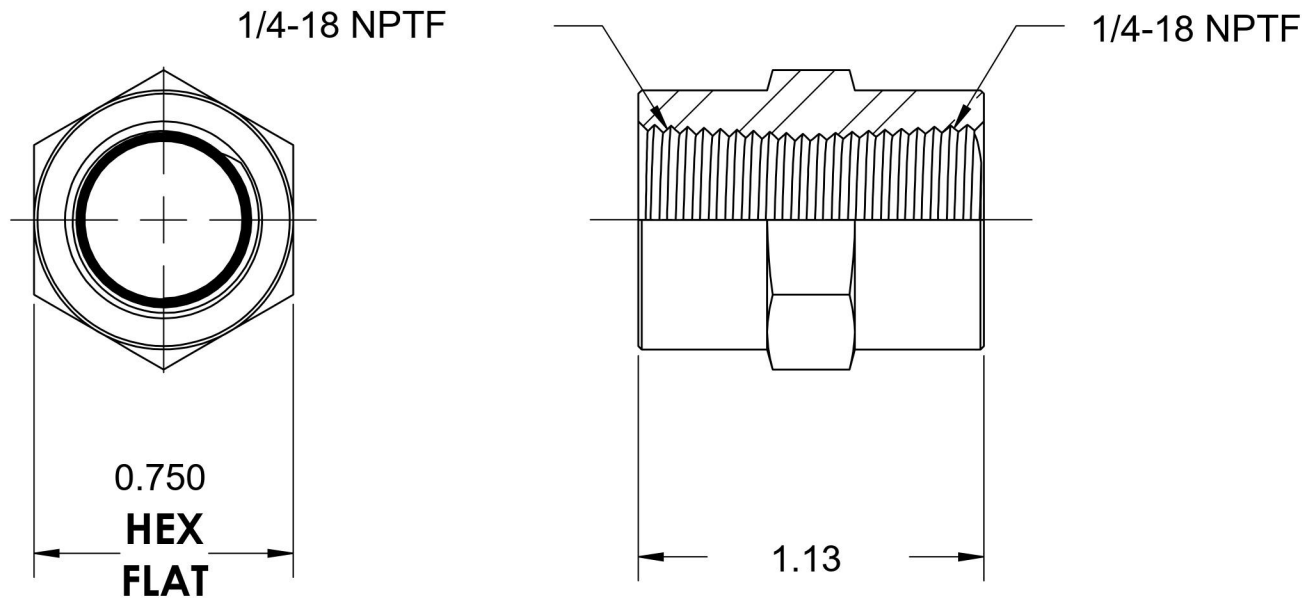

5000-04-04-SS

Stainless Steel, SAE J514 Pipe Hex Coupling, 1/4" Female NPTF x 1/4" Female NPTF

6701 Cochran Road
Solon, Ohio 44139
Phone: (440) 248-1880
Toll Free: 1-888-331-1523

Temperature Rating -425°F to 1200°F	Material 316/316L Stainless Steel	Industry Standards SAE J514 , SAE J476	Series 5000-SS
Pressure Rating 6000 psi	Finish Passivated		Series Description SAE J514 Pipe Hex Coupling