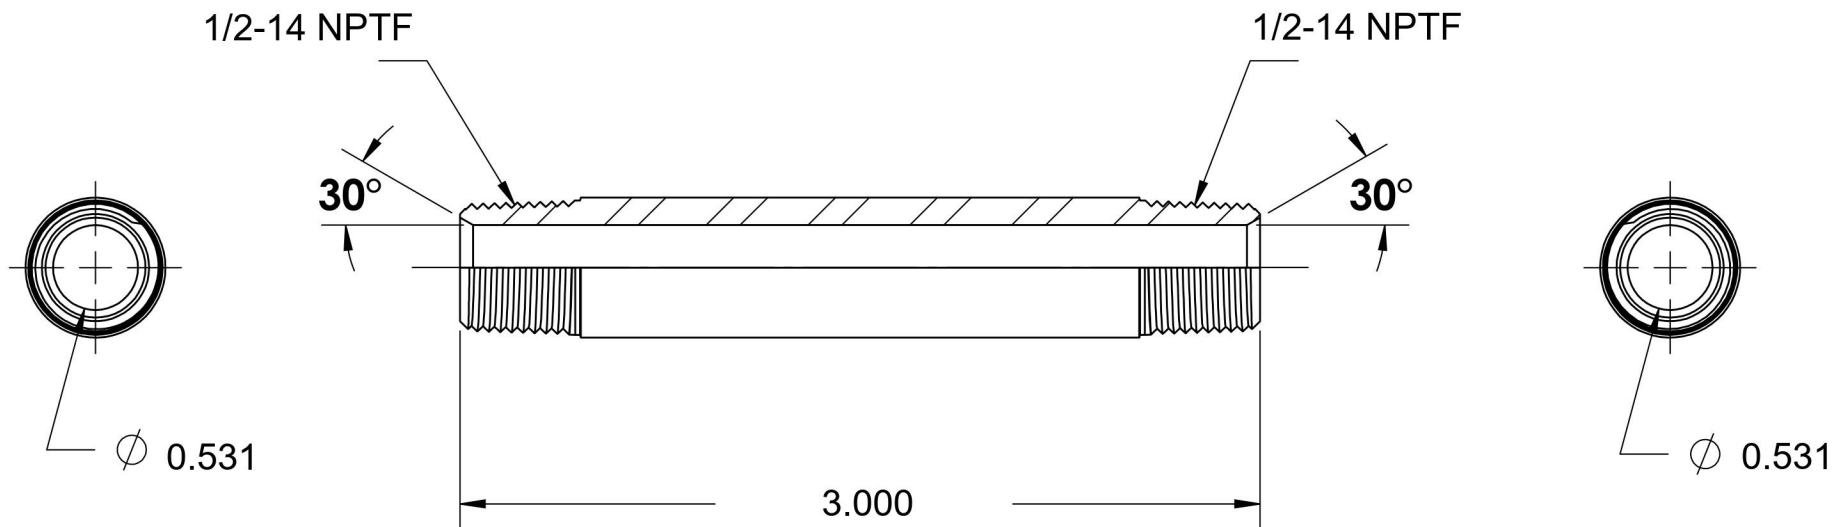

5404-N-08X3.000-SS

Stainless Steel, SAE J514 Pipe Long Nipple, 1/2" Male NPTF 30° x 1/2" Male NPTF 30°

6701 Cochran Road
Solon, Ohio 44139
Phone: (440) 248-1880
Toll Free: 1-888-331-1523

Temperature Rating	Material	Industry Standards	Series
-425°F to 1200°F	316/316L Stainless Steel	SAE J514, SAE J476	5404-N-SS
Pressure Rating	Finish		Series Description
7200 psi	Passivated		SAE J514 Pipe Long Nipple