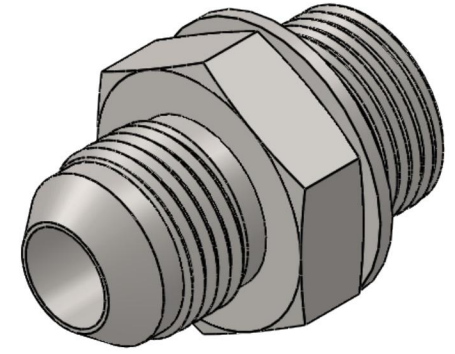

# 7005-05-12-BS

Steel, SAE J514 37° Flare Metric Type (D) Bonded Seal Port/Line Connector, 5/16" Male JIC x M12X1.5 Male Metric 60° Line/Port

6701 Cochran Road  
Solon, Ohio 44139  
Phone: (440) 248-1880  
Toll Free: 1-888-331-1523

<b>Temperature Rating</b>	<b>Material</b>	<b>Industry Standards</b>	<b>Series</b>
-40°F to 250°F	C1045/12L14 Steel	SAE J514, ISO 9974	<b>7005-BS</b>
<b>Pressure Rating</b>	<b>Finish</b>	ASTM B633	<b>Series Description</b>
6000 psi	Trivalent Zinc		SAE J514 37° Flare Metric Type (D) Bonded Seal Port/Line Connector