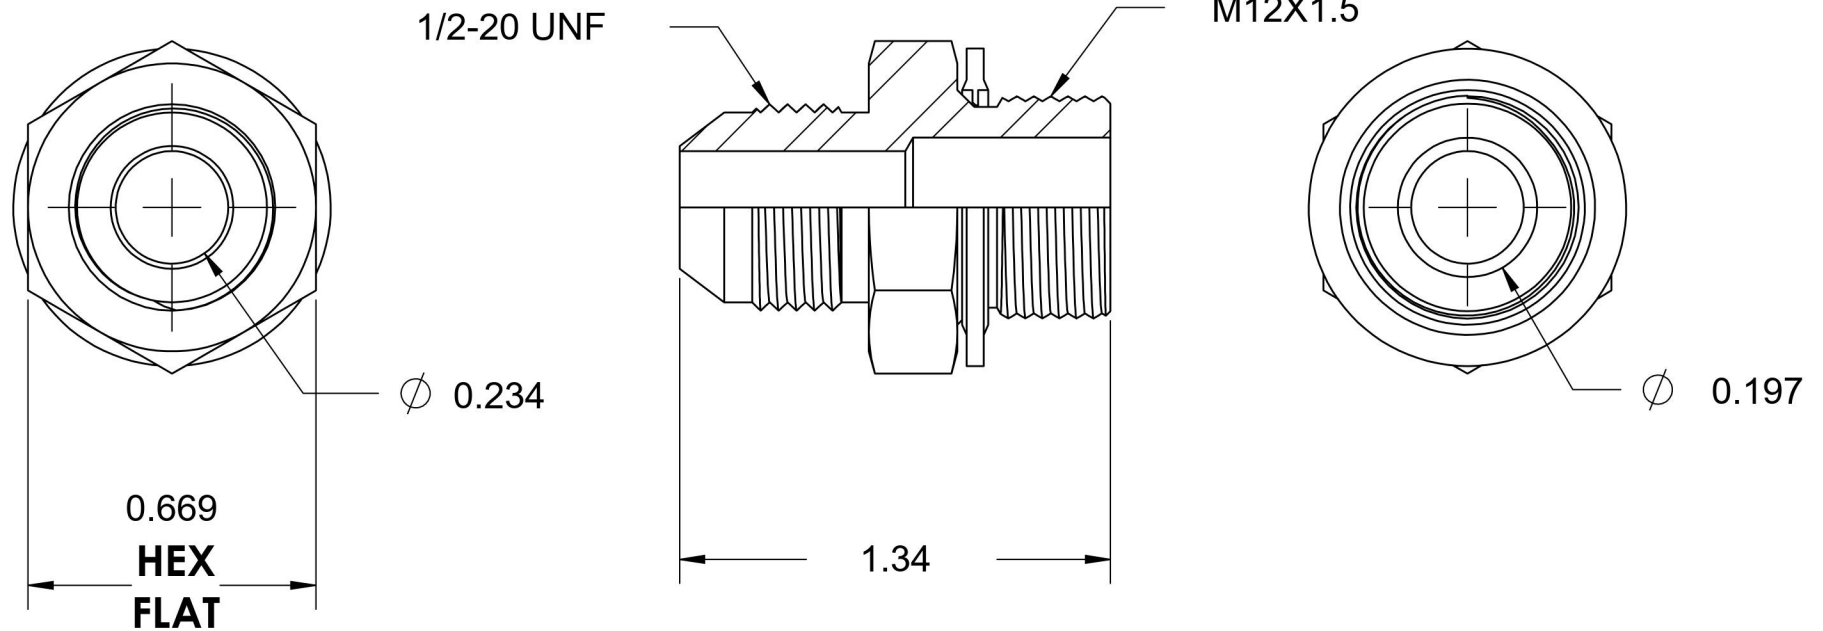

# 7005-05-12-BS

Steel, SAE J514 37° Flare Metric Type (D) Bonded Seal Port/Line Connector, 5/16" Male JIC x M12X1.5 Male Metric 60° Line/Port

6701 Cochran Road  
Solon, Ohio 44139  
Phone: (440) 248-1880  
Toll Free: 1-888-331-1523

<b>Temperature Rating</b>	<b>Material</b>	<b>Industry Standards</b>	<b>Series</b>
-40°F to 250°F	C1045/12L14 Steel	SAE J514, ISO 9974	<b>7005-BS</b>
<b>Pressure Rating</b>	<b>Finish</b>	ASTM B633	<b>Series Description</b>
6000 psi	Trivalent Zinc		SAE J514 37° Flare Metric Type (D) Bonded Seal Port/Line Connector