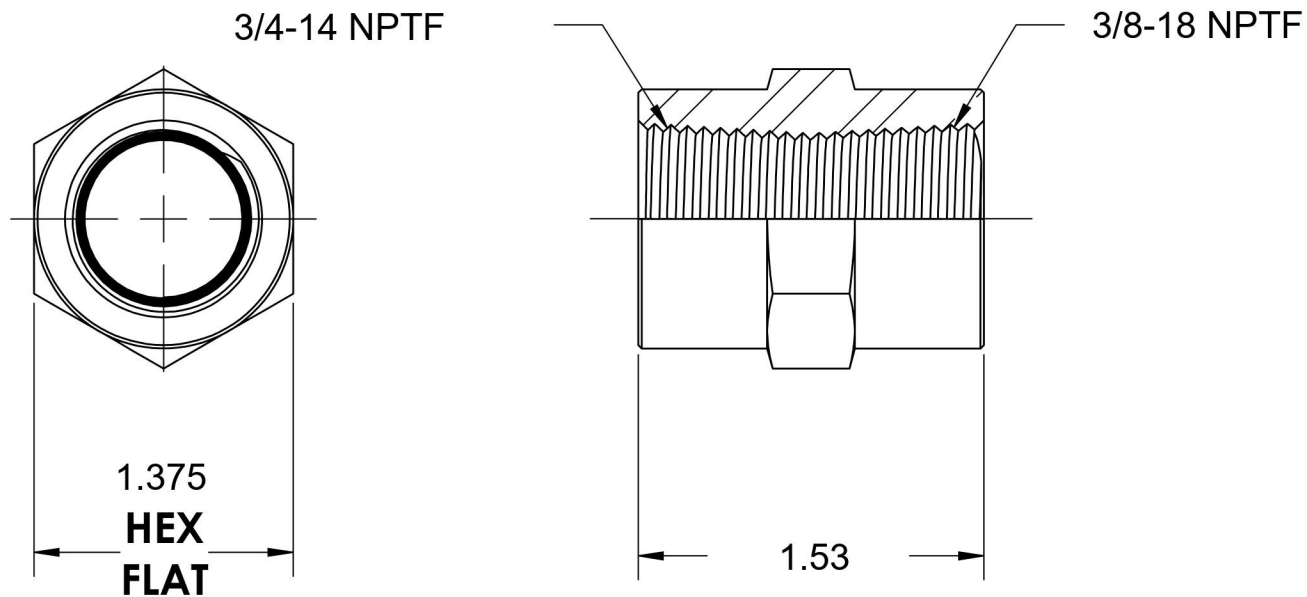

5000-12-06

Steel, SAE J514 Pipe Hex Coupling, 3/4" Female NPTF x 3/8" Female NPTF

6701 Cochran Road
Solon, Ohio 44139
Phone: (440) 248-1880
Toll Free: 1-888-331-1523

Temperature Rating

-65°F to 500°F

Pressure Rating

5000

Series Description

SAE J514 Pipe Hex Coupling