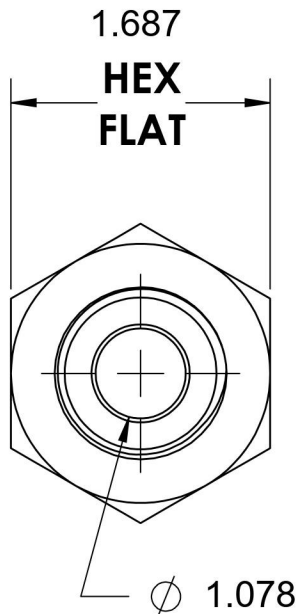

# 2405-20-16-SS

Stainless Steel, SAE J514 Flared Tube Female Connector, 1-1/4" Male JIC x 1" Female NPTF

1-5/8-12 UN

1-11-1/2 NPTF

6701 Cochran Road  
Solon, Ohio 44139  
Phone: (440) 248-1880  
Toll Free: 1-888-331-1523

<b>Temperature Rating</b> -425°F to 1200°F	<b>Material</b> 316/316L Stainless Steel	<b>Industry Standards</b> SAE J514 , SAE J476	<b>Series</b> 2405-SS
<b>Pressure Rating</b> 3000 psi	<b>Finish</b> Passivated		<b>Series Description</b> SAE J514 Flared Tube Female Connector