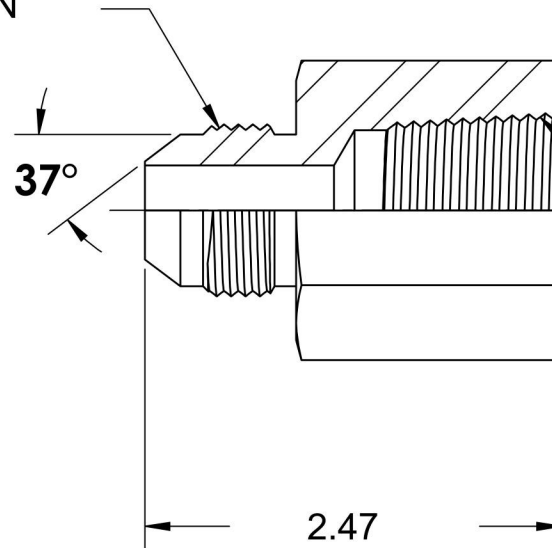

# 2405-20-16-SS

Stainless Steel, SAE J514 Flared Tube Female Connector, 1-1/4" Male JIC x 1" Female NPTF

1-5/8-12 UN

1-11-1/2 NPTF

6701 Cochran Road  
Solon, Ohio 44139  
Phone: (440) 248-1880  
Toll Free: 1-888-331-1523

<b>Temperature Rating</b> -425°F to 1200°F	<b>Material</b> 316/316L Stainless Steel	<b>Industry Standards</b> SAE J514 , SAE J476	<b>Series</b> 2405-SS
<b>Pressure Rating</b> 3000 psi	<b>Finish</b> Passivated		<b>Series Description</b> SAE J514 Flared Tube Female Connector