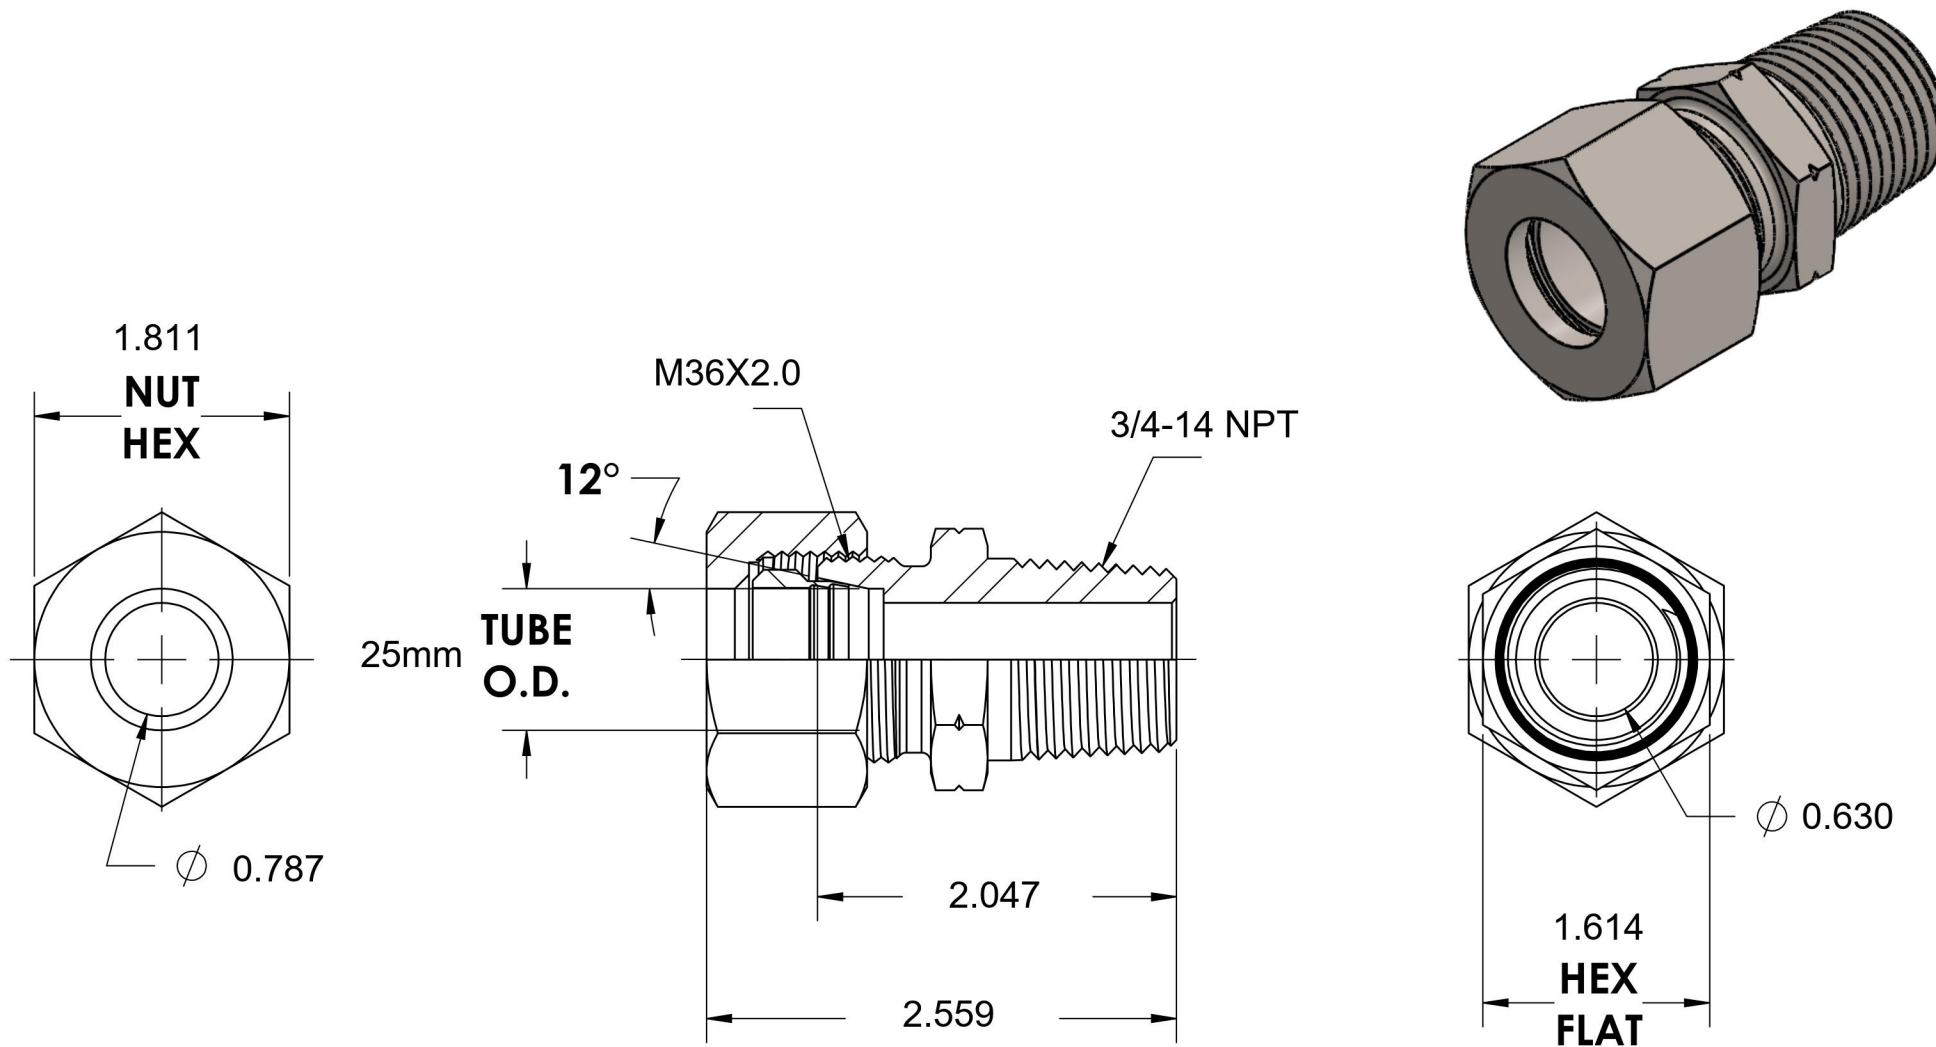

# D2404-S25-12-SS

Stainless Steel, DIN 2353 Male Connector, Heavy 25mm Tube OD x 3/4" NPT

6701 Cochran Road  
Solon, Ohio 44139  
Phone: (440) 248-1880  
Toll Free: 1-888-331-1523

<b>Temperature Rating</b>	<b>Material</b>	<b>Industry Standards</b>	<b>Series</b>
-425°F to 1200°F	316Ti Stainless	DIN 2353, ISO 8434-1 ANSI/ASME B1.20.1	D2404
<b>Pressure Rating</b>	<b>Finish</b>		<b>Series Description</b>
5802psi	Passivation		DIN 2353 Flareless Tube Male Connector