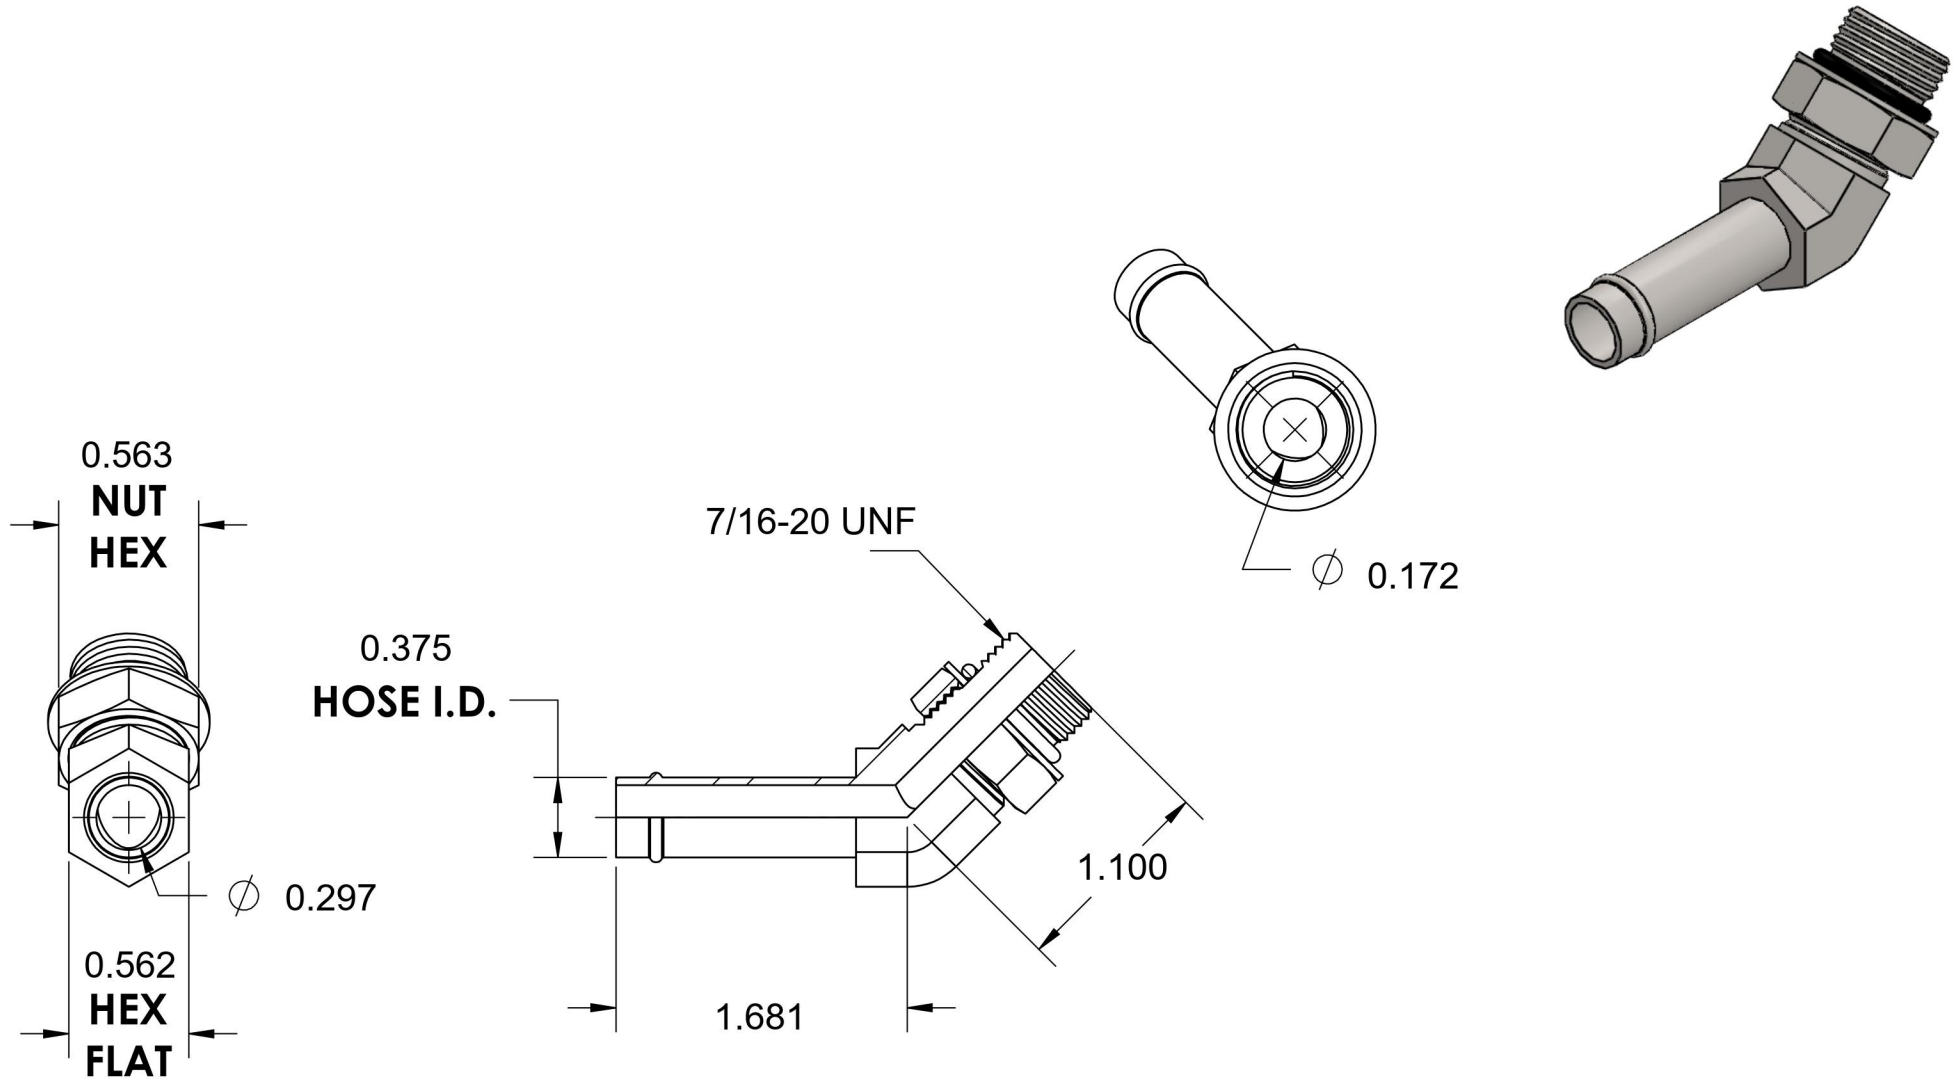

4603-06-04-NWO-FG

Steel, SAE J1231 Hose Bead 45° Adjustable Port Elbow, 3/8" Beaded Hose Barb x 7/16-20 Male Adjustable ORB

6701 Cochran Road
Solon, Ohio 44139
Phone: (440) 248-1880
Toll Free: 1-888-331-1523

Temperature Rating	Material	Industry Standards	Series
-40°F to 250°F	C1045 Steel	SAE J1231-2, SAE J1926-3 SAE J515, ASTM B633	4603-NWO-FG
Pressure Rating	Finish		Series Description
150psi	Trivalent Zinc		SAE J1231 Hose Bead 45° Adjustable Port Elbow