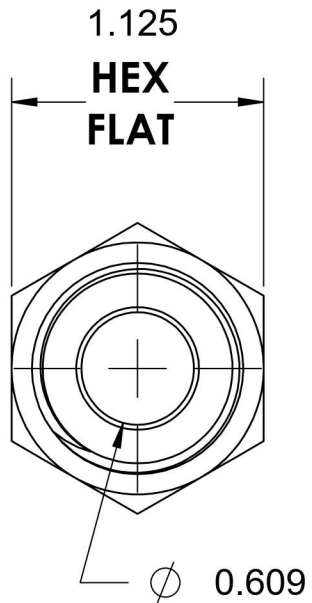

2404-12-08-SS

Stainless Steel, SAE J514 37° Flare Male Connector, 3/4" Male JIC x 1/2" Male NPTF 30°

6701 Cochran Road
Solon, Ohio 44139
Phone: (440) 248-1880
Toll Free: 1-888-331-1523

Temperature Rating -425°F to 1200°F	Material 316/316L Stainless Steel	Industry Standards SAE J514 , SAE J476	Series 2404-SS
Pressure Rating 5000 psi	Finish Passivated		Series Description SAE J514 37° Flare Male Connector