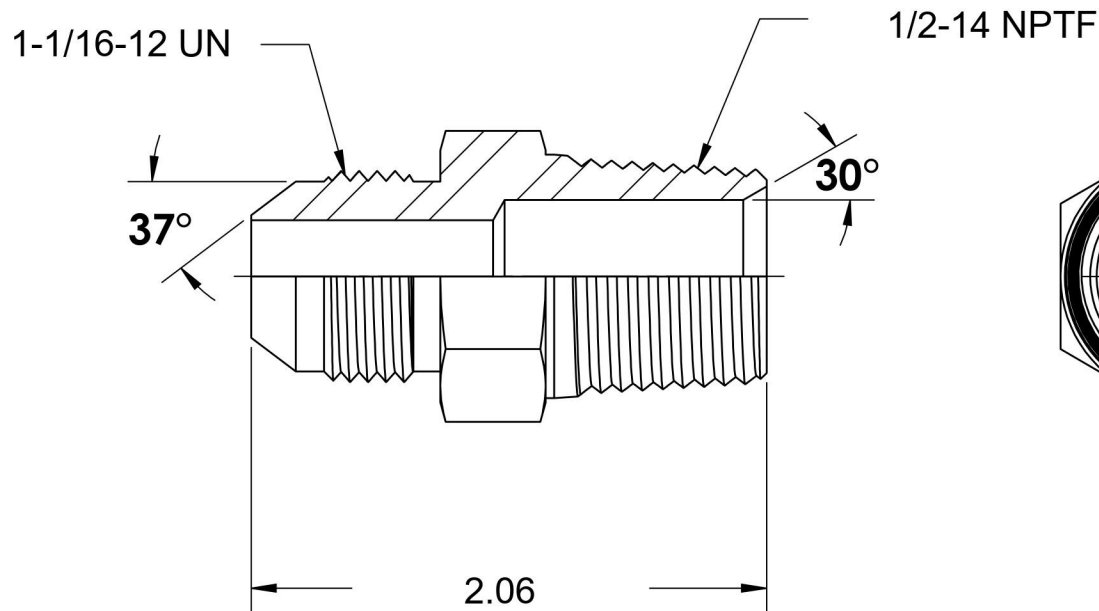

2404-12-08-SS

Stainless Steel, SAE J514 37° Flare Male Connector, 3/4" Male JIC x 1/2" Male NPTF 30°

6701 Cochran Road
Solon, Ohio 44139
Phone: (440) 248-1880
Toll Free: 1-888-331-1523

Temperature Rating -425°F to 1200°F	Material 316/316L Stainless Steel	Industry Standards SAE J514 , SAE J476	Series 2404-SS
Pressure Rating 5000 psi	Finish Passivated		Series Description SAE J514 37° Flare Male Connector