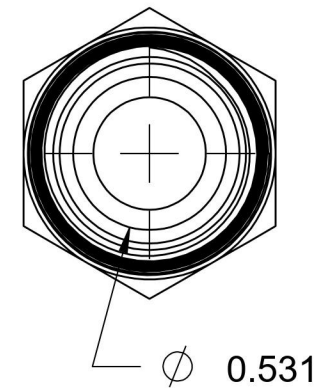

2404-12-08-SS

Stainless Steel, SAE J514 37° Flare Male Connector, 3/4" Male JIC x 1/2" Male NPTF 30°

6701 Cochran Road
Solon, Ohio 44139
Phone: (440) 248-1880
Toll Free: 1-888-331-1523

Temperature Rating -425°F to 1200°F	Material 316/316L Stainless Steel	Industry Standards SAE J514 , SAE J476	Series 2404-SS
Pressure Rating 5000 psi	Finish Passivated		Series Description SAE J514 37° Flare Male Connector