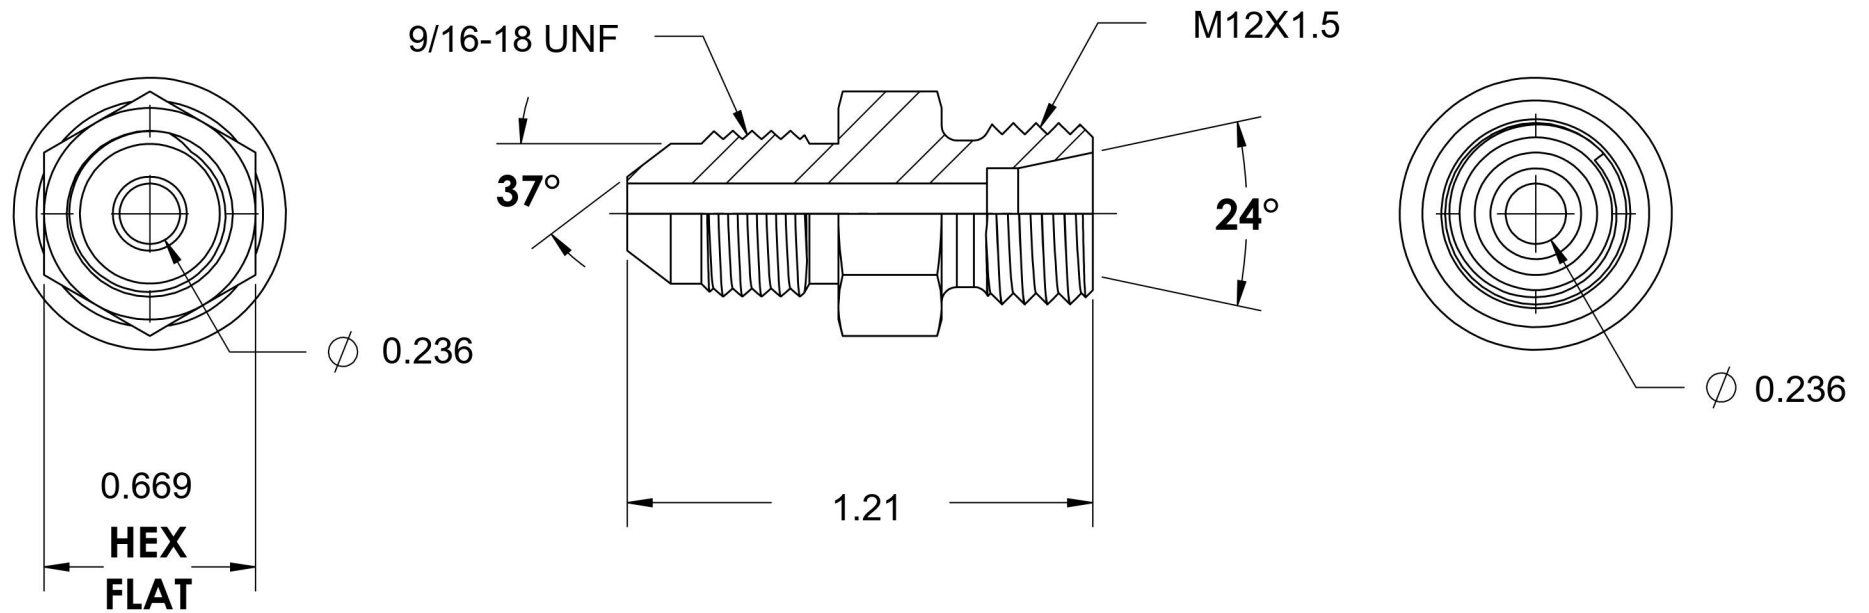

7005-06-LL08-12

Steel, SAE J514 37° Flare/ISO 8434-1 Extra-Light Series Male Adapter, 3/8" Male JIC x M12X1.5 Male DIN

6701 Cochran Road
Solon, Ohio 44139
Phone: (440) 248-1880
Toll Free: 1-888-331-1523

Temperature Rating -65°F to 500°F	Material C1045 / 12L14 Steel	Industry Standards SAE J514, ISO 8434-1	Series 7005-DIN EXTRALIGHT
Pressure Rating 1450 psi	Finish Trivalent Zinc	Industry Standards DIN 2353, ASTM B633	Series Description SAE J514 37° Flare/ISO 8434-1 Extra-Light Series Male Adapter