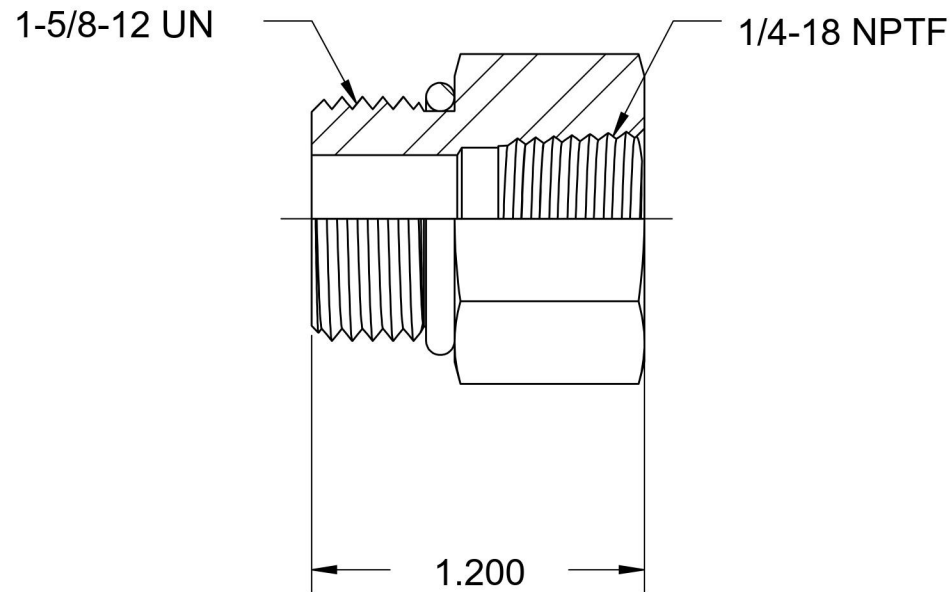

# 6405-20-04-O

Steel, SAE J1926 O-Ring Boss Female Adapter, 1-5/8-12 Male ORB x 1/4" Female NPTF

6701 Cochran Road  
Solon, Ohio 44139  
Phone: (440) 248-1880  
Toll Free: 1-888-331-1523

<b>Temperature Rating</b>	<b>Material</b>	<b>Industry Standards</b>	<b>Series</b>
-40°F to 250°F	C1045 / 12L14 Steel	SAE J1926-3, SAE J476 SAE J515, ASTM B633	6405-O
<b>Pressure Rating</b>	<b>Finish</b>		<b>Series Description</b>
3000 psi	Trivalent Zinc		SAE J1926 O-Ring Boss Female Adapter