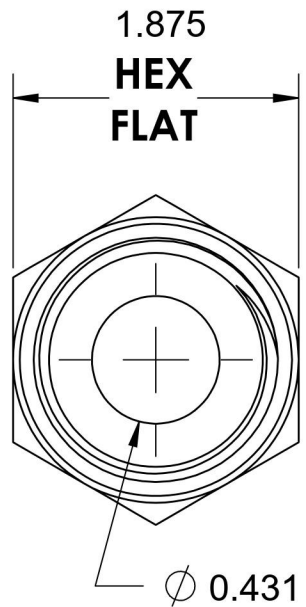

# 6405-20-04-O

Steel, SAE J1926 O-Ring Boss Female Adapter, 1-5/8-12 Male ORB x 1/4" Female NPTF

6701 Cochran Road  
Solon, Ohio 44139  
Phone: (440) 248-1880  
Toll Free: 1-888-331-1523

<b>Temperature Rating</b>	<b>Material</b>	<b>Industry Standards</b>	<b>Series</b>
-40°F to 250°F	C1045 / 12L14 Steel	SAE J1926-3, SAE J476 SAE J515, ASTM B633	6405-O
<b>Pressure Rating</b>	<b>Finish</b>		<b>Series Description</b>
3000 psi	Trivalent Zinc		SAE J1926 O-Ring Boss Female Adapter