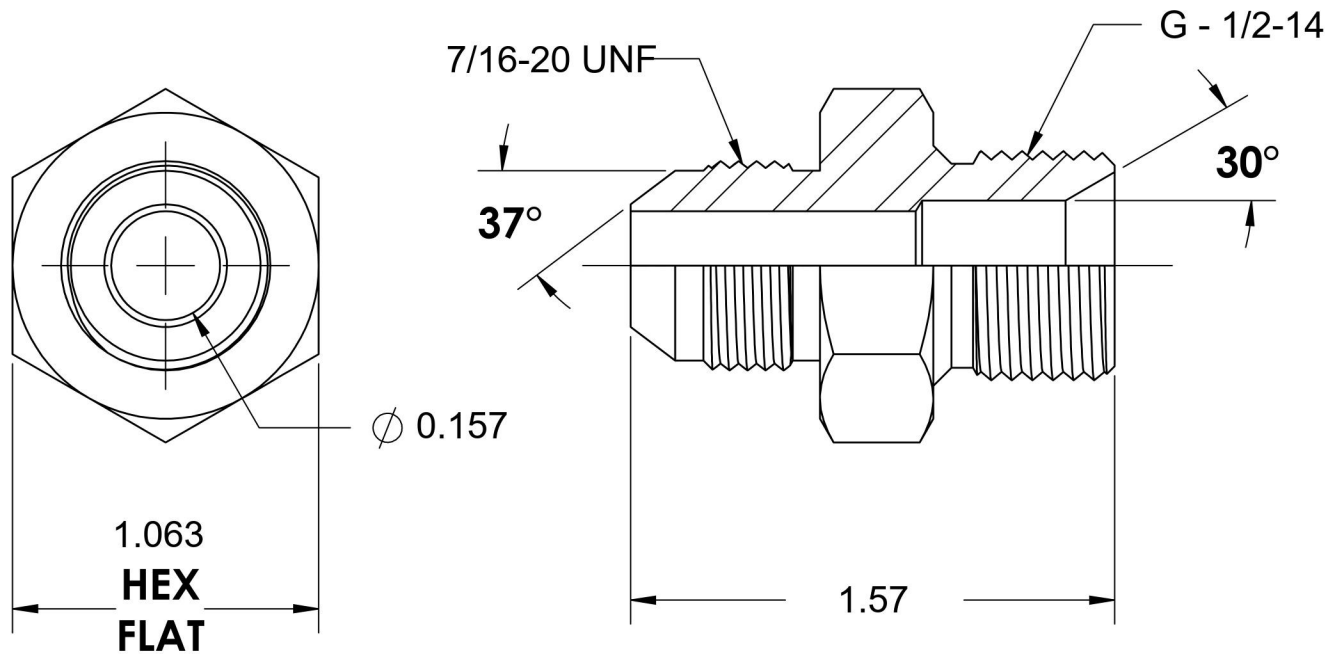

7002-04-08

Steel, SAE J514 37° Flare Male BSPP Port/Line Connector, 1/4" Male JIC x 1/2-14 Male BSPP 60° Line/Port

6701 Cochran Road
Solon, Ohio 44139
Phone: (440) 248-1880
Toll Free: 1-888-331-1523

Temperature Rating	Material	Industry Standards	Series
-65°F to 500°F	C1045/12L14 Steel	SAE J514, ISO 1179	7002
Pressure Rating	Finish	ISO 8434-6, ASTM B633	Series Description
2900 psi	Trivalent Zinc		SAE J514 37° Flare Male BSPP Port/Line Connector