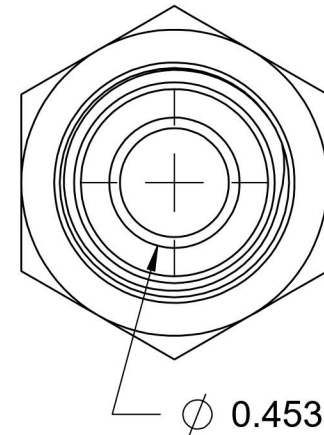

7002-04-08

Steel, SAE J514 37° Flare Male BSPP Port/Line Connector, 1/4" Male JIC x 1/2-14 Male BSPP 60° Line/Port

6701 Cochran Road
Solon, Ohio 44139
Phone: (440) 248-1880
Toll Free: 1-888-331-1523

Temperature Rating	Material	Industry Standards	Series
-65°F to 500°F	C1045/12L14 Steel	SAE J514, ISO 1179	7002
Pressure Rating	Finish	ISO 8434-6, ASTM B633	Series Description
2900 psi	Trivalent Zinc		SAE J514 37° Flare Male BSPP Port/Line Connector