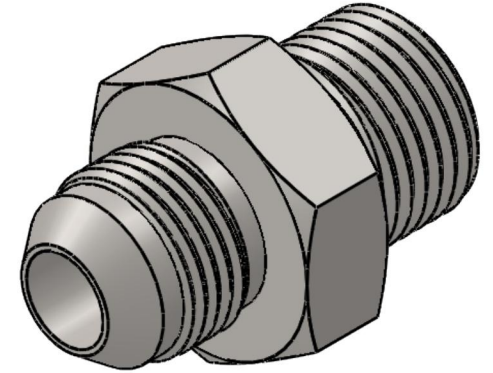

7002-04-08

Steel, SAE J514 37° Flare Male BSPP Port/Line Connector, 1/4" Male JIC x 1/2-14 Male BSPP 60° Line/Port

6701 Cochran Road
Solon, Ohio 44139
Phone: (440) 248-1880
Toll Free: 1-888-331-1523

Temperature Rating	Material	Industry Standards	Series
-65°F to 500°F	C1045/12L14 Steel	SAE J514, ISO 1179	7002
Pressure Rating	Finish	ISO 8434-6, ASTM B633	Series Description
2900 psi	Trivalent Zinc		SAE J514 37° Flare Male BSPP Port/Line Connector