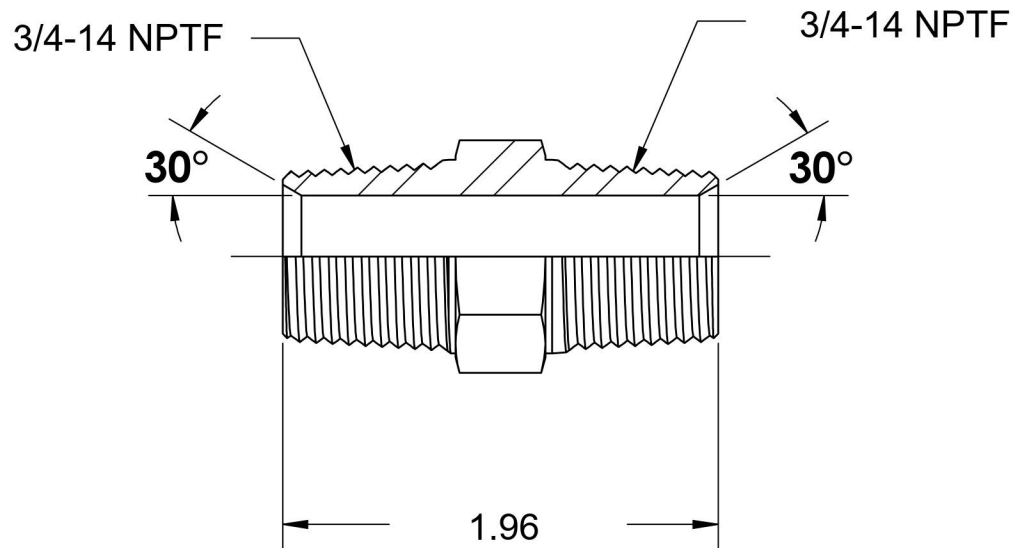

# 5404-12-12-B

Brass, SAE J514 Pipe Nipple, 3/4" Male NPTF 30° x 3/4" Male NPTF 30°

6701 Cochran Road  
Solon, Ohio 44139  
Phone: (440) 248-1880  
Toll Free: 1-888-331-1523

<b>Temperature Rating</b> -325°F to 400°F	<b>Material</b> C36000 Brass	<b>Industry Standards</b> SAE J514 , SAE J476	<b>Series</b> 5404-B
<b>Pressure Rating</b> 3500 psi	<b>Finish</b> Natural Finish		<b>Series Description</b> SAE J514 Pipe Nipple