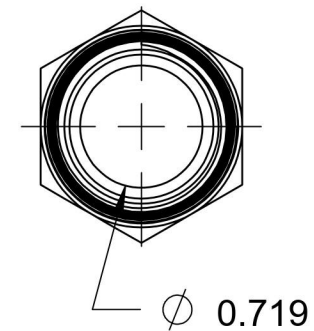

# 5404-12-12-B

Brass, SAE J514 Pipe Nipple, 3/4" Male NPTF 30° x 3/4" Male NPTF 30°

6701 Cochran Road  
Solon, Ohio 44139  
Phone: (440) 248-1880  
Toll Free: 1-888-331-1523

<b>Temperature Rating</b> -325°F to 400°F	<b>Material</b> C36000 Brass	<b>Industry Standards</b> SAE J514 , SAE J476	<b>Series</b> 5404-B
<b>Pressure Rating</b> 3500 psi	<b>Finish</b> Natural Finish		<b>Series Description</b> SAE J514 Pipe Nipple