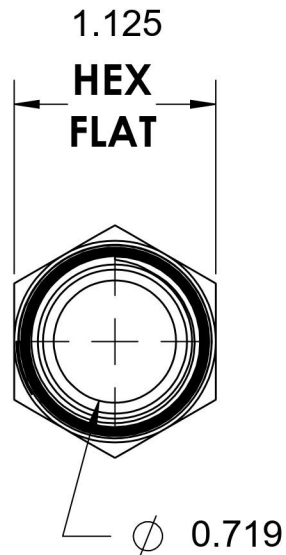

# 5404-12-12-B

Brass, SAE J514 Pipe Nipple, 3/4" Male NPTF 30° x 3/4" Male NPTF 30°

6701 Cochran Road  
Solon, Ohio 44139  
Phone: (440) 248-1880  
Toll Free: 1-888-331-1523

<b>Temperature Rating</b> -325°F to 400°F	<b>Material</b> C36000 Brass	<b>Industry Standards</b> SAE J514 , SAE J476	<b>Series</b> 5404-B
<b>Pressure Rating</b> 3500 psi	<b>Finish</b> Natural Finish		<b>Series Description</b> SAE J514 Pipe Nipple