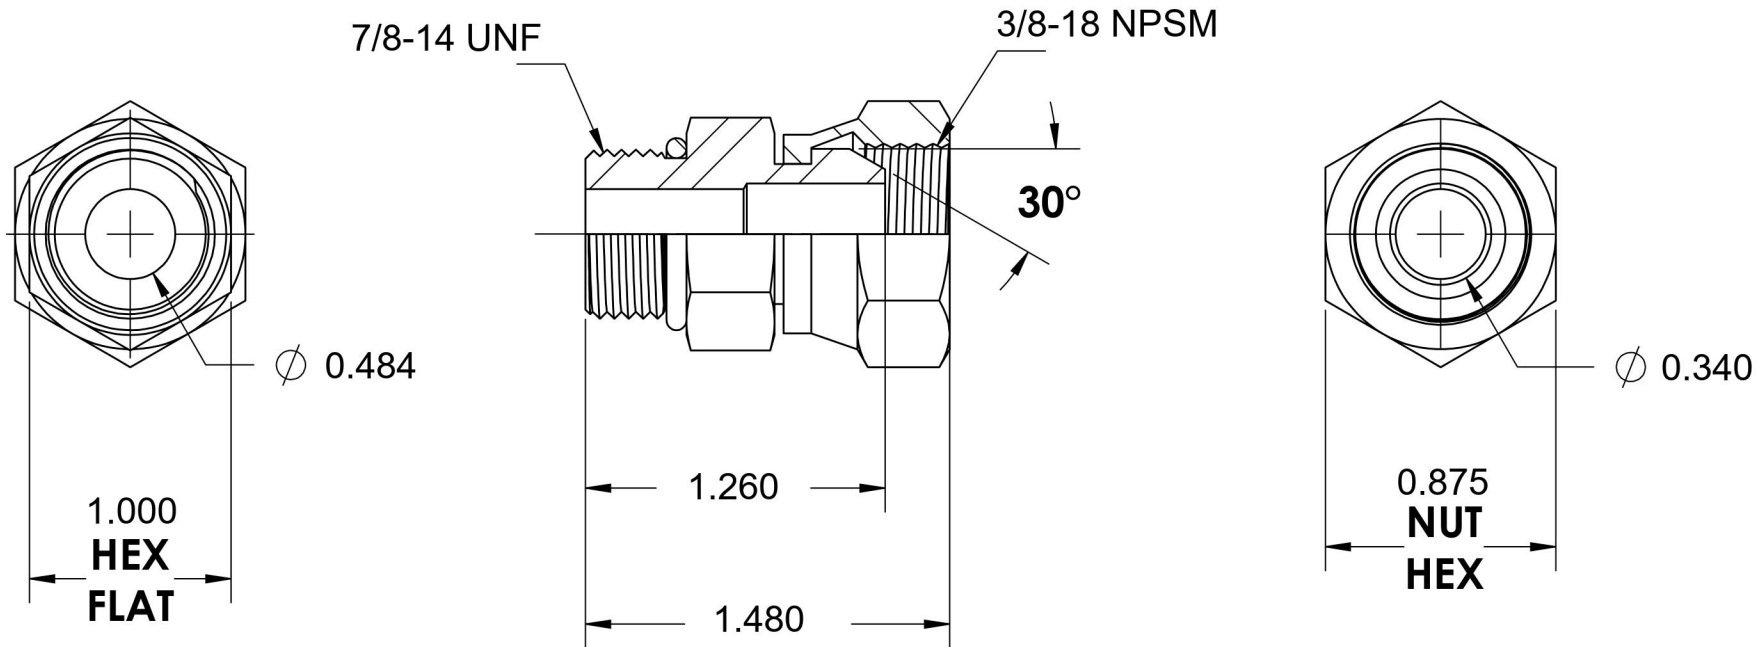

6900-10-06-O-SS

Stainless Steel, SAE J514 NPSM Swivel Port Connector, 7/8-14 Male ORB x 3/8" Female NPSM Swivel

6701 Cochran Road
Solon, Ohio 44139
Phone: (440) 248-1880
Toll Free: 1-888-331-1523

| | | | |
|---|---|--|--|
| Temperature Rating -40°F to 250°F | Material 316/316L Stainless Steel | Industry Standards SAE J514, SAE J476 SAE J1926-3, SAE J515 | Series 6900-O-SS |
| Pressure Rating 5000 psi | Finish Passivated | | Series Description SAE J514 NPSM Swivel Port Connector |