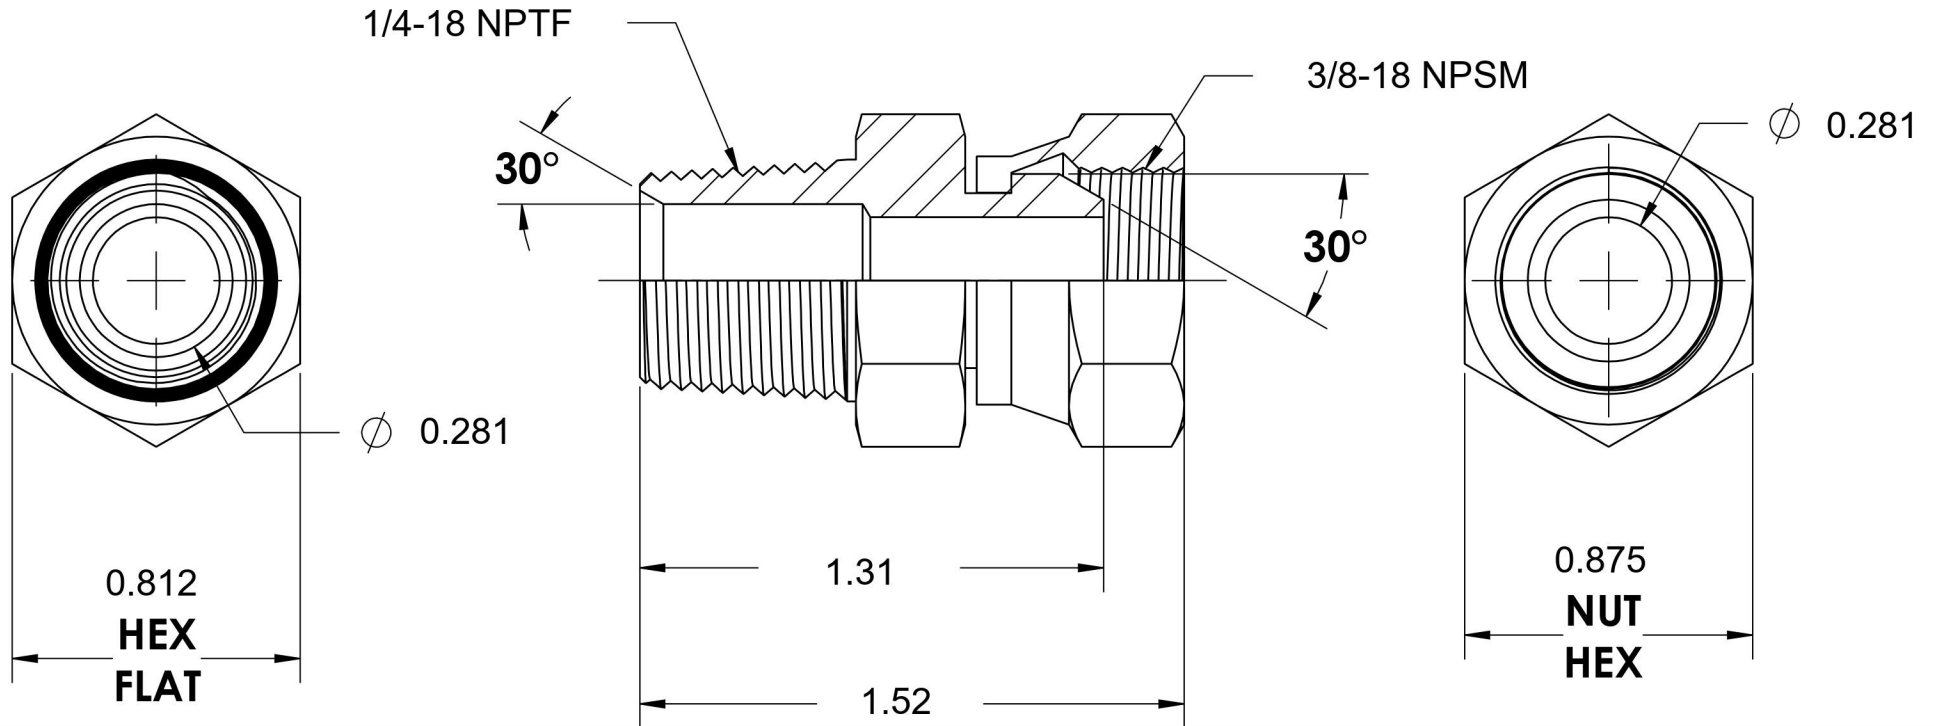

# 1404-04-06-SS

Stainless Steel, SAE J514 NPSM Swivel Male Connector, 1/4" Male NPTF 30° x 3/8" Female NPSM Swivel

6701 Cochran Road  
Solon, Ohio 44139  
Phone: (440) 248-1880  
Toll Free: 1-888-331-1523

<b>Temperature Rating</b>	<b>Material</b>	<b>Industry Standards</b>	<b>Series</b>
-425°F to 1200°F	316/316L Stainless Steel	SAE J514, SAE J476	1404-SS
<b>Pressure Rating</b>	<b>Finish</b>		<b>Series Description</b>
6000 psi	Passivated		SAE J514 NPSM Swivel Male Connector