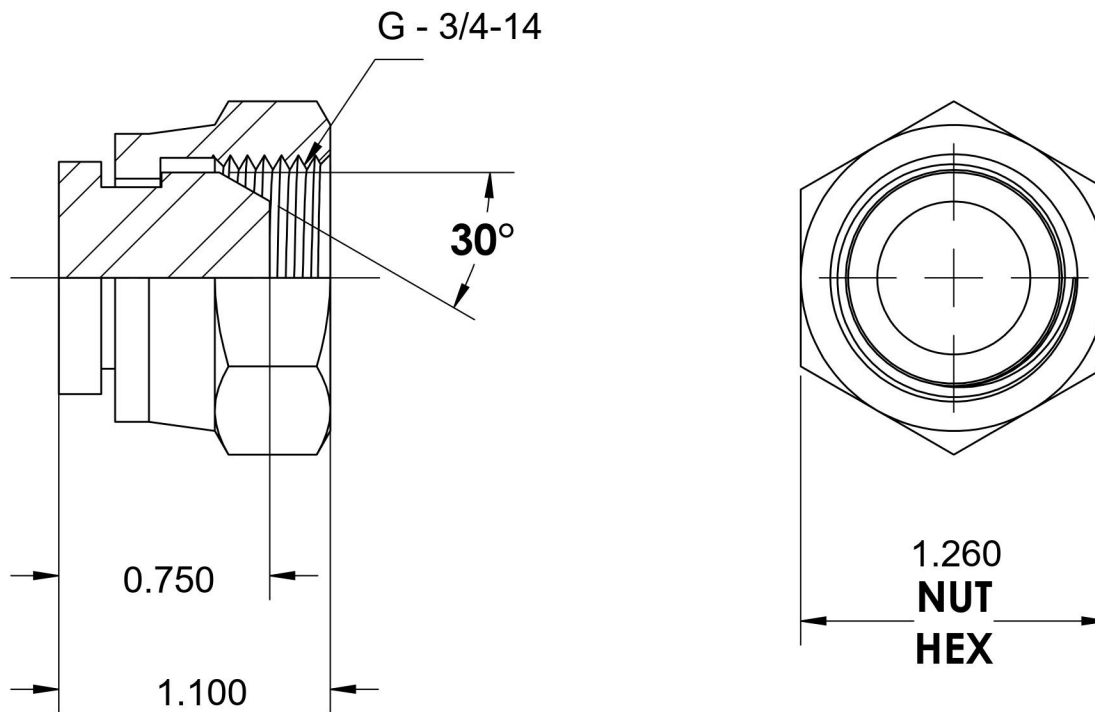

# 9644-C-12-SS

Stainless Steel, ISO 8434-6 60° Cone BSPP Swivel Cap, 3/4" Female BSPP Swivel

6701 Cochran Road  
Solon, Ohio 44139  
Phone: (440) 248-1880  
Toll Free: 1-888-331-1523

<b>Temperature Rating</b> -425°F to 1200°F	<b>Material</b> 316/316L Stainless Steel	<b>Industry Standards</b> ISO 8434-6	<b>Series</b> 9644-C-SS
<b>Pressure Rating</b> 2900 psi	<b>Finish</b> Passivated		<b>Series Description</b> ISO 8434-6 60° Cone BSPP Swivel Cap