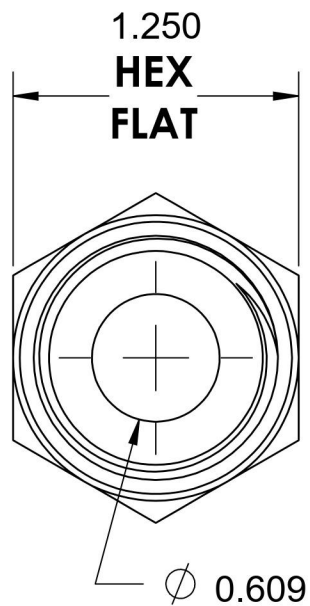

6405-12-06-O-SS

Stainless Steel, SAE J1926 O-Ring Boss Female Adapter, 1-1/16-12 Male ORB x 3/8" Female NPTF

6701 Cochran Road
Solon, Ohio 44139
Phone: (440) 248-1880
Toll Free: 1-888-331-1523

Temperature Rating	Material	Industry Standards	Series
-40°F to 250°F	316/316L Stainless Steel	SAE J1926-3, SAE J476	6405-O-SS
Pressure Rating	Finish	SAE J515	Series Description
6000 psi	Passivated		SAE J1926 O-Ring Boss Female Adapter