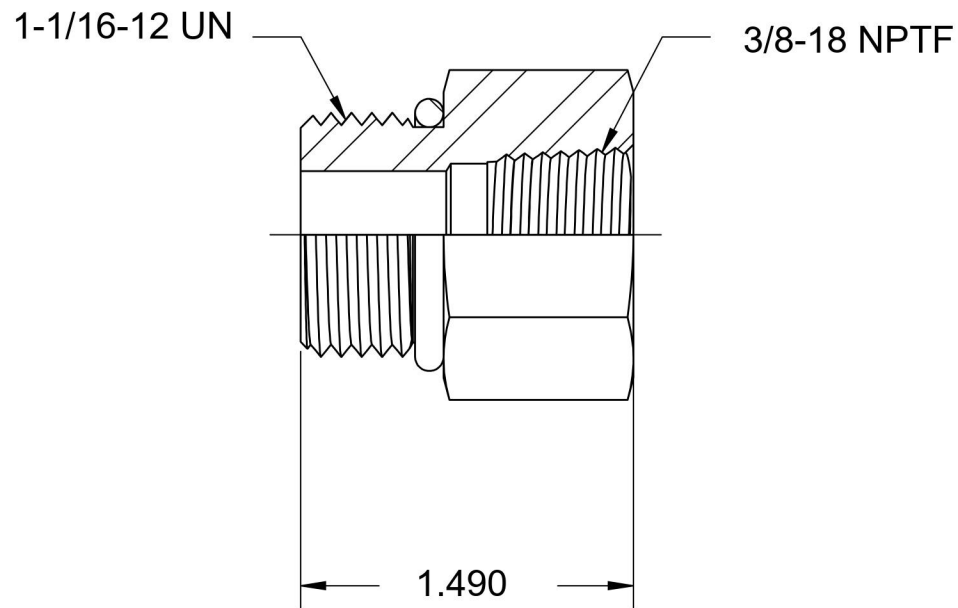

6405-12-06-O-SS

Stainless Steel, SAE J1926 O-Ring Boss Female Adapter, 1-1/16-12 Male ORB x 3/8" Female NPTF

6701 Cochran Road
Solon, Ohio 44139
Phone: (440) 248-1880
Toll Free: 1-888-331-1523

Temperature Rating	Material	Industry Standards	Series
-40°F to 250°F	316/316L Stainless Steel	SAE J1926-3, SAE J476	6405-O-SS
Pressure Rating	Finish	SAE J515	Series Description
6000 psi	Passivated		SAE J1926 O-Ring Boss Female Adapter