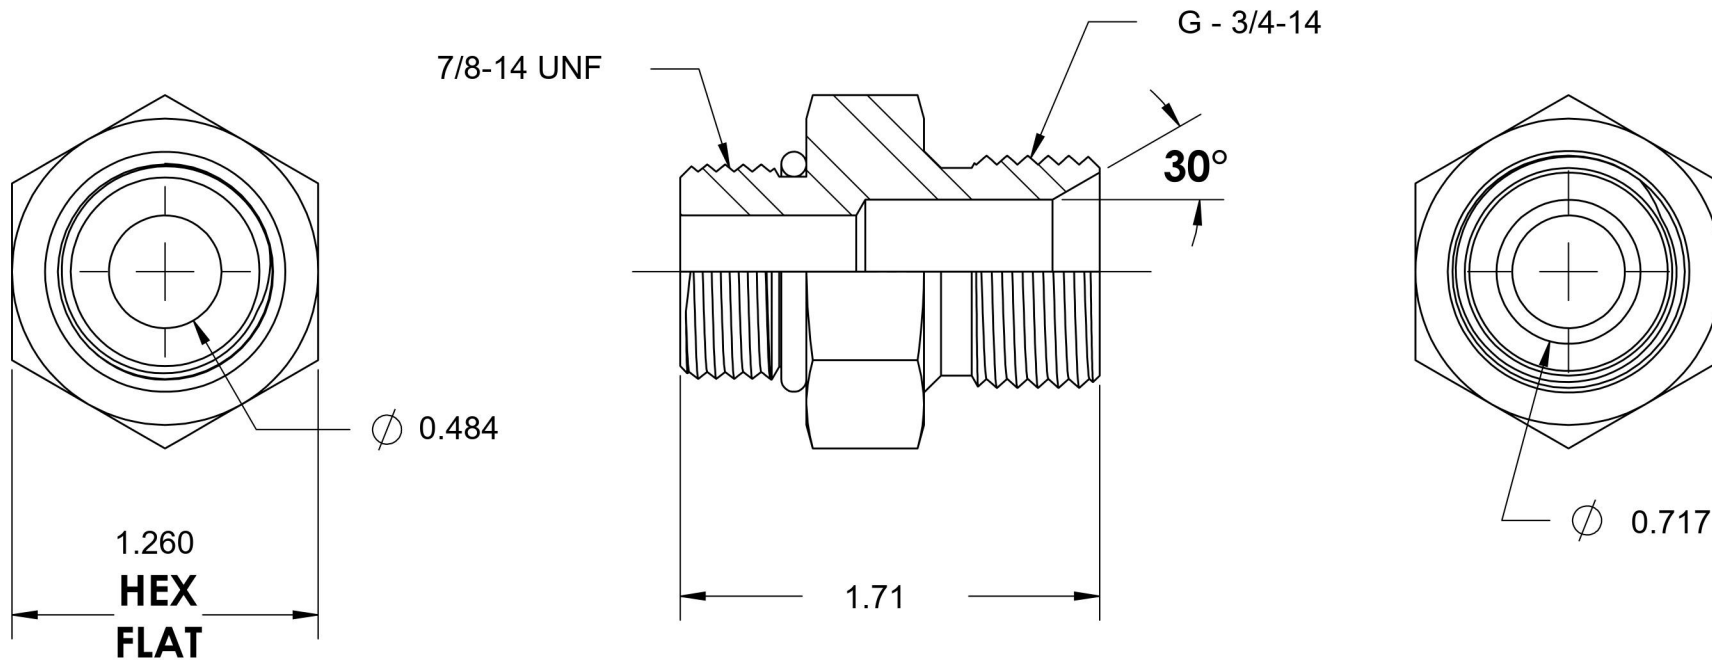

7062-10-12-SS

Stainless Steel, SAE J1926 O-Ring Boss Male BSPP Port/Line Adapter, 7/8-14 Male ORB x 3/4-14 Male BSPP 60° Line/Port

6701 Cochran Road
Solon, Ohio 44139
Phone: (440) 248-1880
Toll Free: 1-888-331-1523

Temperature Rating	Material	Industry Standards	Series
-40°F to 250°F	316/316L Stainless Steel	SAE J1926, ISO 1179	7062-SS
Pressure Rating	Finish	ISO 8434-6	Series Description
2900 psi	Passivated		SAE J1926 O-Ring Boss Male BSPP Port/Line Adapter