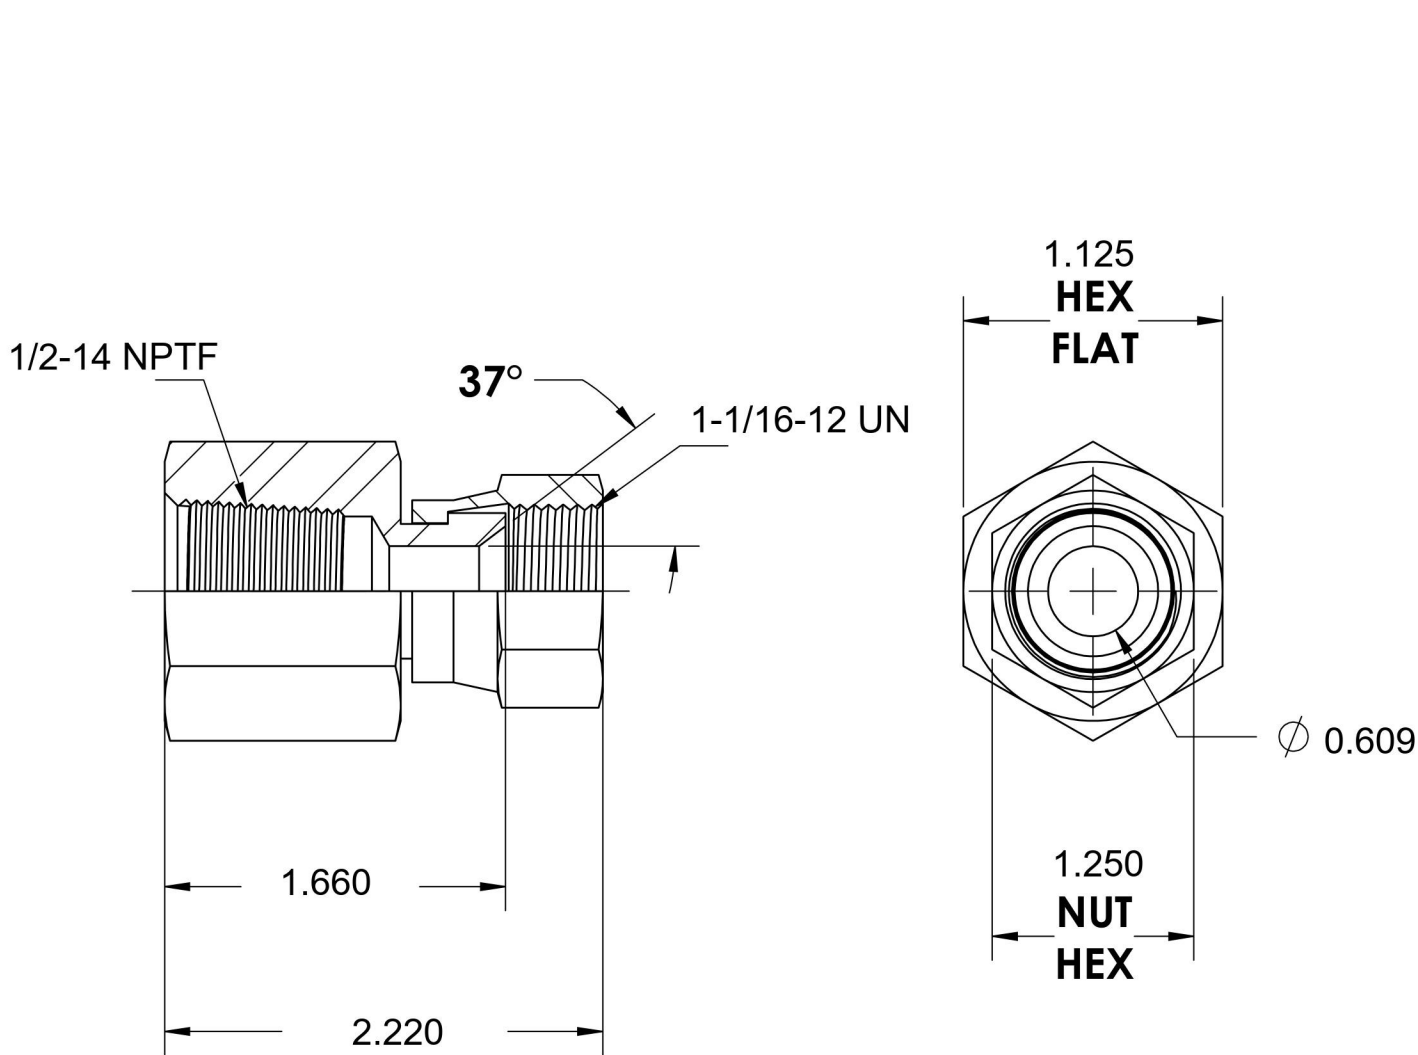

# 6506-08-12-SS

Stainless Steel, SAE J514 37° Flare Swivel Female Connector, 1/2" Female NPTF x 3/4" Female JIC Swivel

6701 Cochran Road  
Solon, Ohio 44139  
Phone: (440) 248-1880  
Toll Free: 1-888-331-1523

<b>Temperature Rating</b>	<b>Material</b>	<b>Industry Standards</b>	<b>Series</b>
-425°F to 1200°F	316/316L Stainless Steel	SAE J514 , SAE J476	6506-SS
<b>Pressure Rating</b>	<b>Finish</b>		<b>Series Description</b>
4000 psi	Passivated		SAE J514 37° Flare Swivel Female Connector