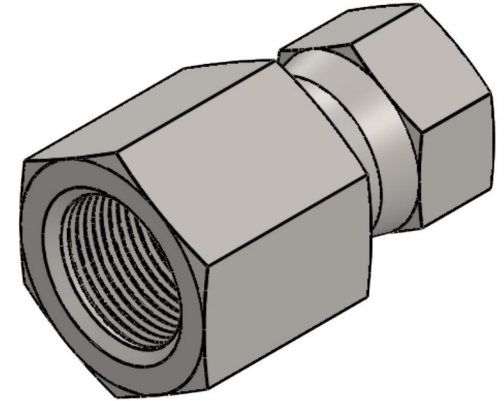

# 6506-08-12-SS

Stainless Steel, SAE J514 37° Flare Swivel Female Connector, 1/2" Female NPTF x 3/4" Female JIC Swivel

6701 Cochran Road  
Solon, Ohio 44139  
Phone: (440) 248-1880  
Toll Free: 1-888-331-1523

<b>Temperature Rating</b>	<b>Material</b>	<b>Industry Standards</b>	<b>Series</b>
-425°F to 1200°F	316/316L Stainless Steel	SAE J514 , SAE J476	6506-SS
<b>Pressure Rating</b>	<b>Finish</b>		<b>Series Description</b>
4000 psi	Passivated		SAE J514 37° Flare Swivel Female Connector