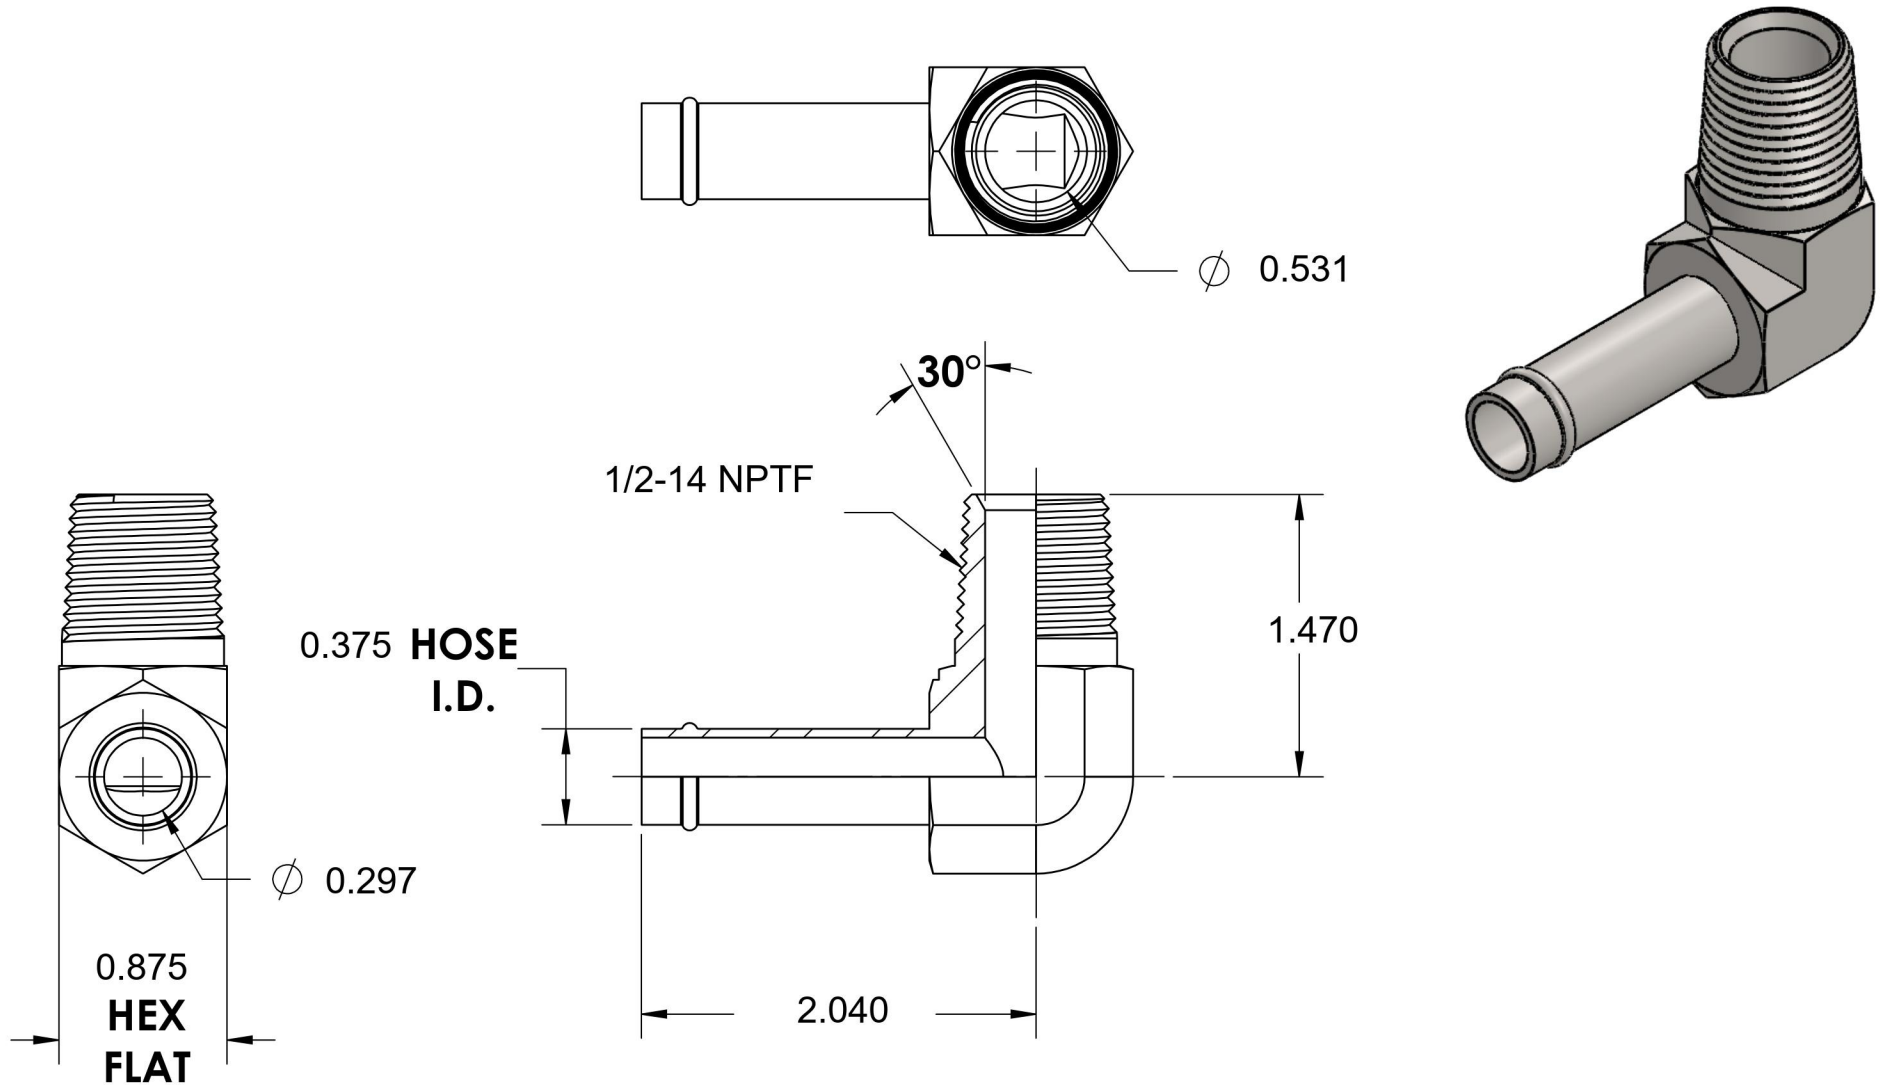

4501-06-08-FG

Steel, SAE J1231 Hose Bead 90° Male Elbow, 3/8" Beaded Hose Barb x 1/2" Male NPTF 30°

6701 Cochran Road
Solon, Ohio 44139
Phone: (440) 248-1880
Toll Free: 1-888-331-1523

Temperature Rating -65°F to 500°F	Material C1045 Steel	Industry Standards SAE J1231, SAE J476 ASTM B633	Series 4501-FG
Pressure Rating 150 psi	Finish Trivalent Zinc		Series Description SAE J1231 Hose Bead 90° Male Elbow