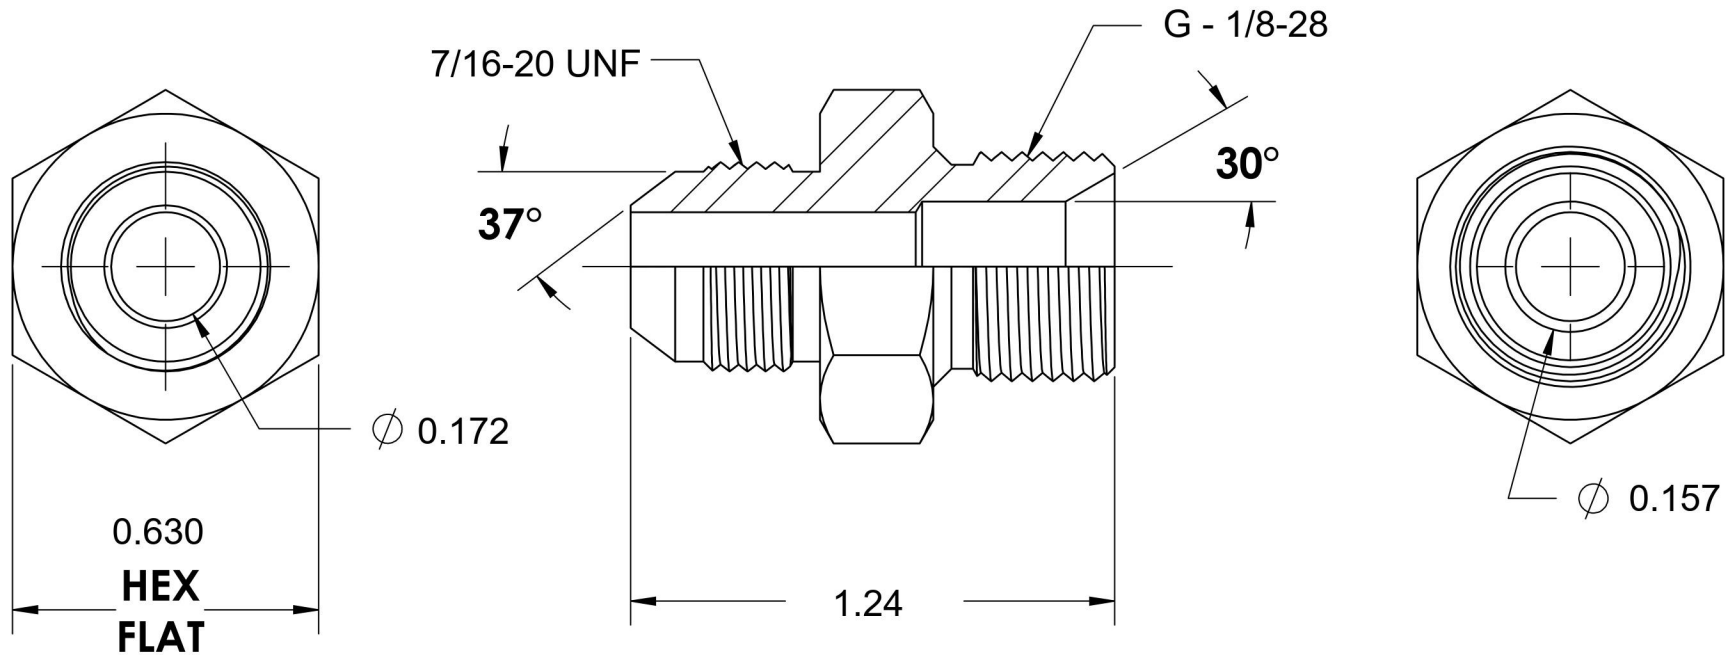

7002-04-02-SS

Stainless Steel, SAE J514 37° Flare Male BSPP Port/Line Connector, 1/4" Male JIC x 1/8-28 Male BSPP 60° Line/Port

6701 Cochran Road
Solon, Ohio 44139
Phone: (440) 248-1880
Toll Free: 1-888-331-1523

Temperature Rating	Material	Industry Standards	Series
-425°F to 1200°F	316/316L Stainless Steel	SAE J514, ISO 1179	7002-SS
Pressure Rating	Finish	ISO 8434-6	Series Description
5100 psi	Passivated		SAE J514 37° Flare Male BSPP Port/Line Connector