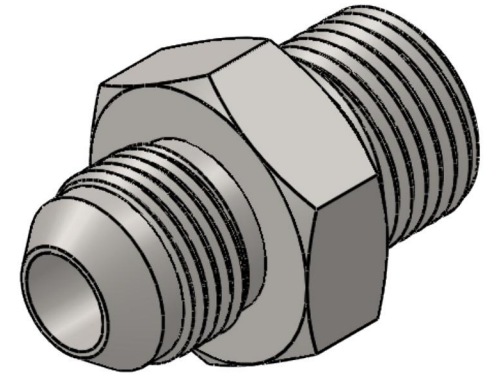

7002-04-02-SS

Stainless Steel, SAE J514 37° Flare Male BSPP Port/Line Connector, 1/4" Male JIC x 1/8-28 Male BSPP 60° Line/Port

6701 Cochran Road
Solon, Ohio 44139
Phone: (440) 248-1880
Toll Free: 1-888-331-1523

Temperature Rating	Material	Industry Standards	Series
-425°F to 1200°F	316/316L Stainless Steel	SAE J514, ISO 1179	7002-SS
Pressure Rating	Finish	ISO 8434-6	Series Description
5100 psi	Passivated		SAE J514 37° Flare Male BSPP Port/Line Connector