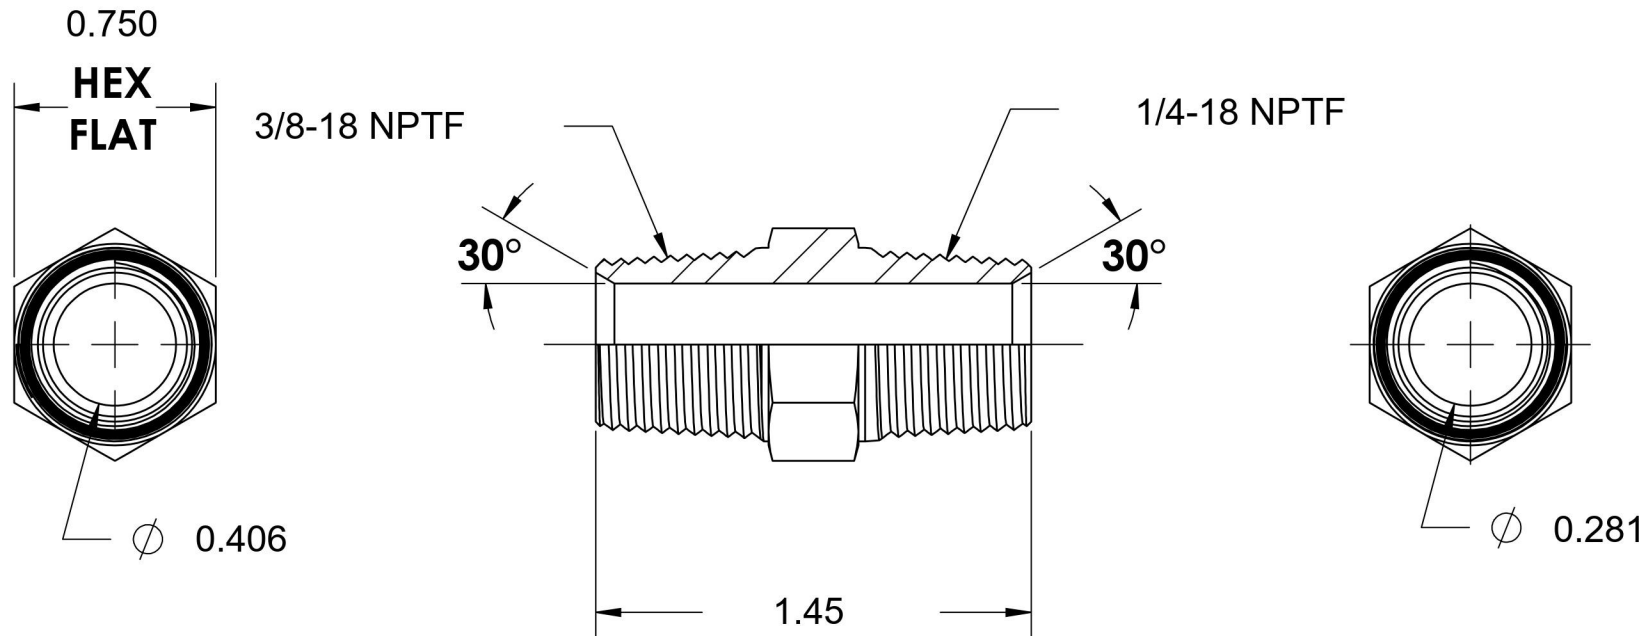

5404-06-04-SS

Stainless Steel, SAE J514 Pipe Nipple, 3/8" Male NPTF 30° x 1/4" Male NPTF 30°

6701 Cochran Road
Solon, Ohio 44139
Phone: (440) 248-1880
Toll Free: 1-888-331-1523

Temperature Rating	Material	Industry Standards	Series
-425°F to 1200°F	316/316L Stainless Steel	SAE J514 , SAE J476	5404-SS
Pressure Rating	Finish		Series Description
7200 psi	Passivated		SAE J514 Pipe Nipple