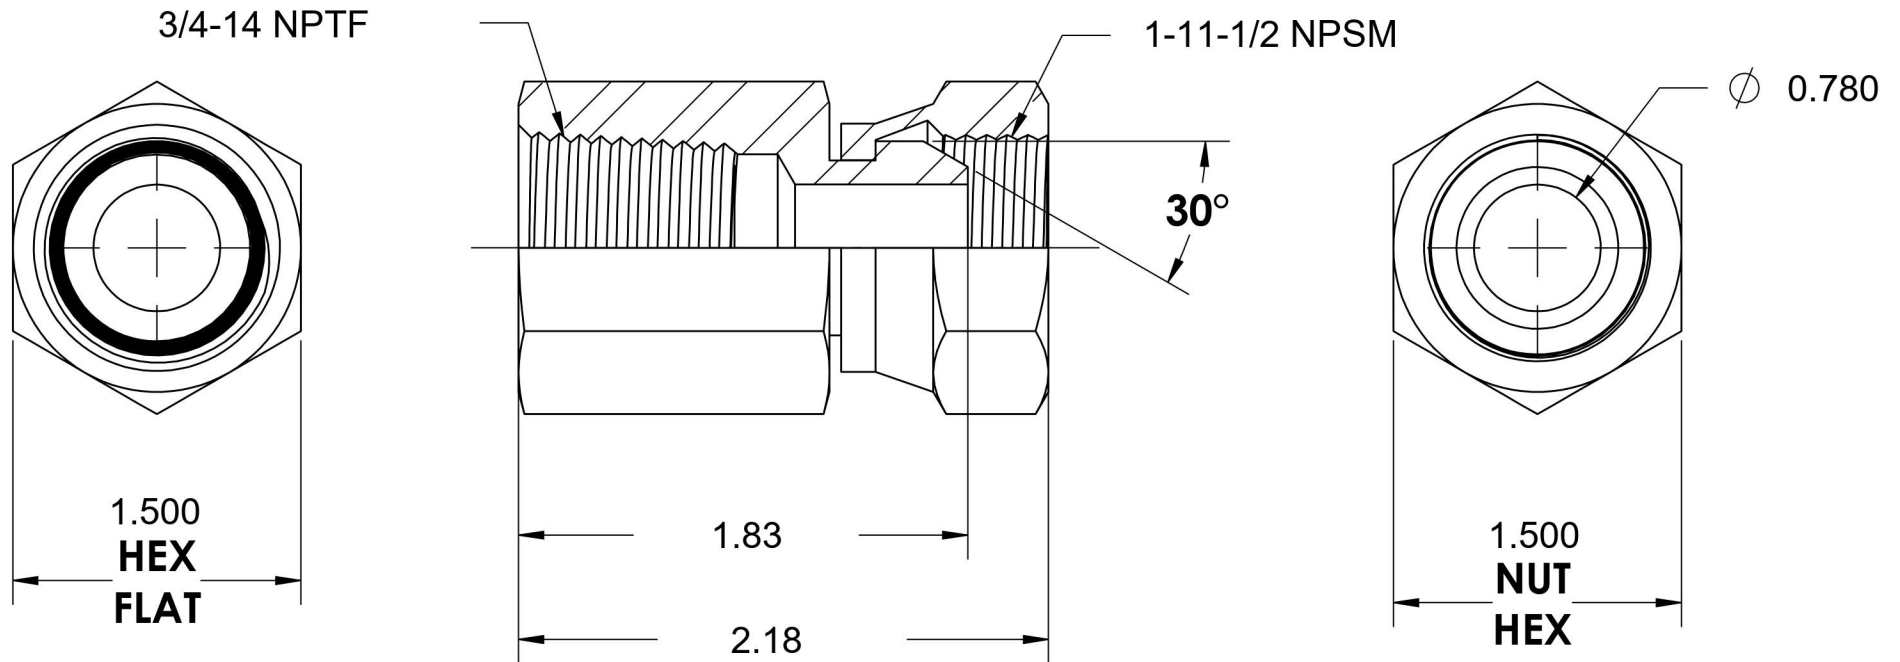

1405-12-16

Steel, SAE J514 NPSM Swivel Female Connector, 3/4" Female NPTF x 1" Female NPSM Swivel

6701 Cochran Road
Solon, Ohio 44139
Phone: (440) 248-1880
Toll Free: 1-888-331-1523

Temperature Rating

-65°F to 500°F

Series

1405

Series Description

SAE J514 NPSM Swivel
Female Connector