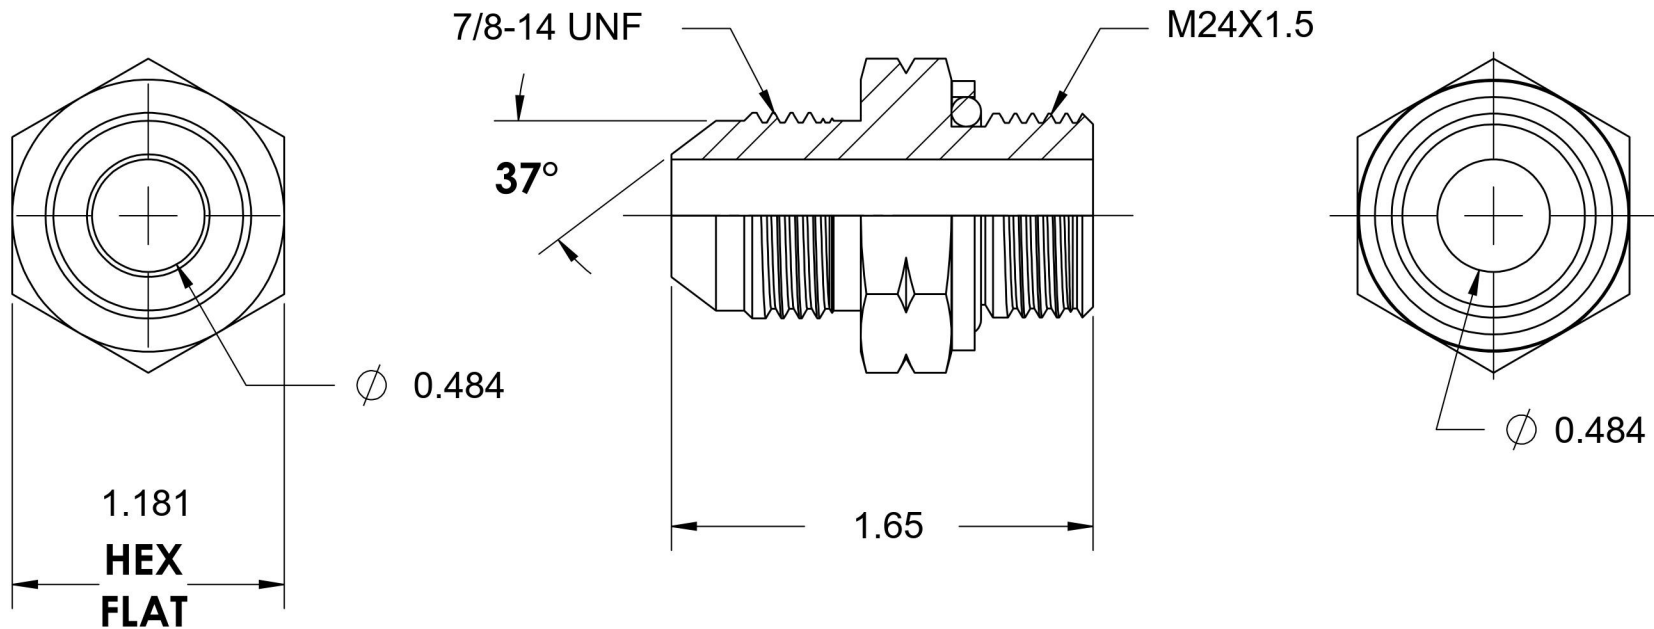

# 7001-10-24

Steel, SAE J514 37° Flare Male Metric Type (G) Port Adapter, 5/8" Male JIC x M24X1.5 Male Metric ORR

6701 Cochran Road  
Solon, Ohio 44139  
Phone: (440) 248-1880  
Toll Free: 1-888-331-1523

<b>Temperature Rating</b> -22°F to 257°F	<b>Material</b> C1045/12L14 Steel	<b>Industry Standards</b> SAE J514, ISO 9974 ASTM B633	<b>Series</b> 7001-ORR
<b>Pressure Rating</b> 3000 psi	<b>Finish</b> Trivalent Zinc		<b>Series Description</b> SAE J514 37° Flare Male Metric Type (G) Port Adapter