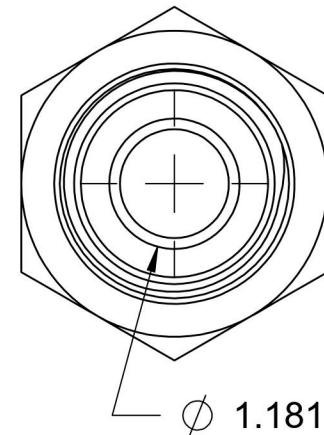

7002-32-20-SS

Stainless Steel, SAE J514 37° Flare Male BSPP Port/Line Connector, 2" Male JIC x 1-1/4-11 Male BSPP 60° Line/Port

6701 Cochran Road
Solon, Ohio 44139
Phone: (440) 248-1880
Toll Free: 1-888-331-1523