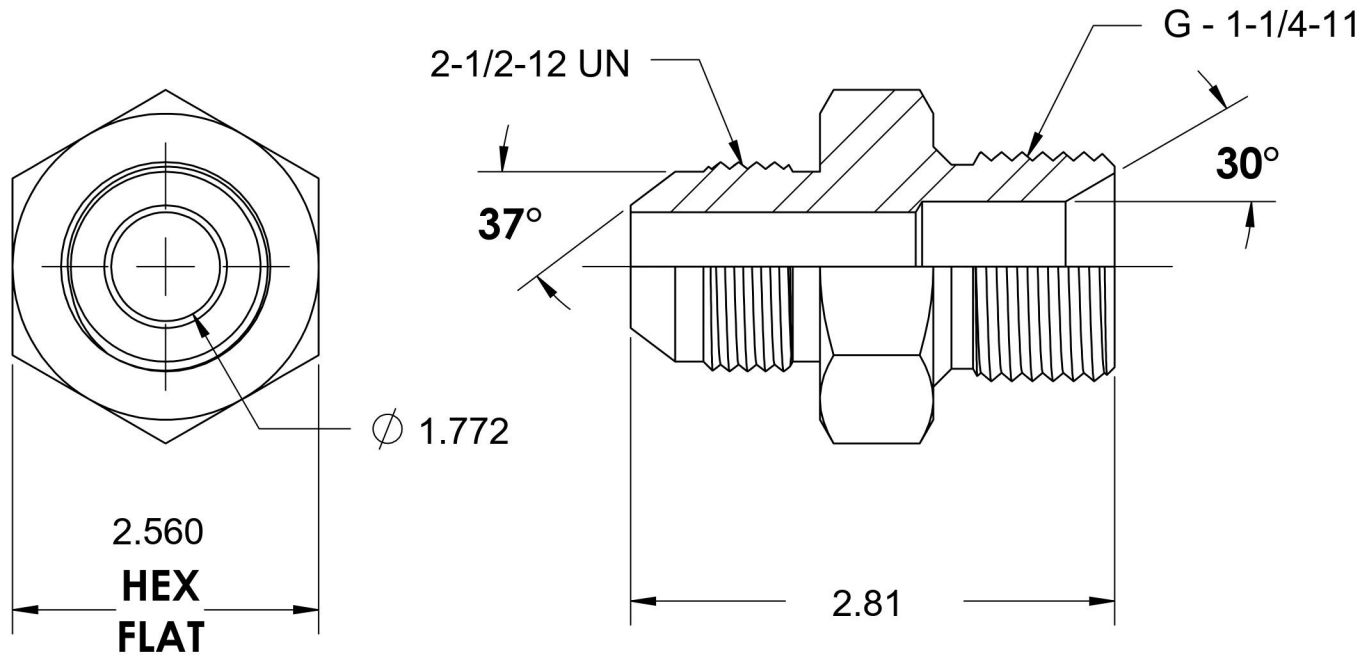

7002-32-20-SS

Stainless Steel, SAE J514 37° Flare Male BSPP Port/Line Connector, 2" Male JIC x 1-1/4-11 Male BSPP 60° Line/Port

6701 Cochran Road
Solon, Ohio 44139
Phone: (440) 248-1880
Toll Free: 1-888-331-1523

Temperature Rating	Material	Industry Standards	Series
-425°F to 1200°F	316/316L Stainless Steel	SAE J514, ISO 1179	7002-SS
Pressure Rating	Finish	ISO 8434-6	Series Description
1500 psi	Passivated		SAE J514 37° Flare Male BSPP Port/Line Connector