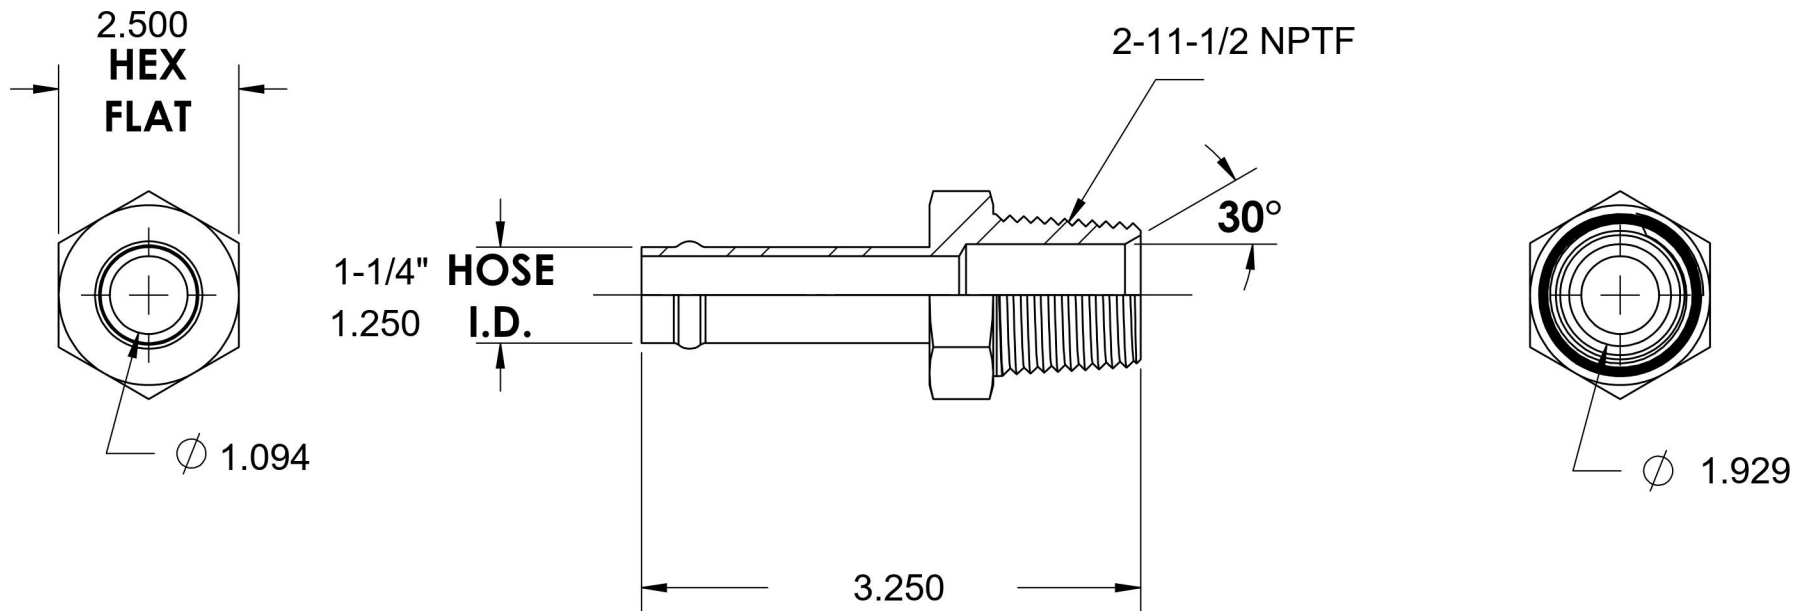

4404-20-32

Steel, SAE J1231 Hose Bead Male Connector, 1-1/4" Beaded Hose Barb x 2" Male NPTF 30°

6701 Cochran Road
Solon, Ohio 44139
Phone: (440) 248-1880
Toll Free: 1-888-331-1523

Temperature Rating

-65°F to 500°F

Series

4404

Series Description

SAE J1231 Hose Bead Male Connector