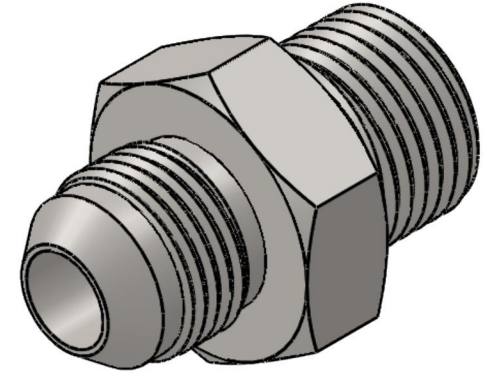

7002-20-20

Steel, SAE J514 37° Flare Male BSPP Port/Line Connector, 1-1/4" Male JIC x 1-1/4-11 Male BSPP 60° Line/Port

6701 Cochran Road
Solon, Ohio 44139
Phone: (440) 248-1880
Toll Free: 1-888-331-1523

Temperature Rating	Material	Industry Standards	Series
-65°F to 500°F	C1045/12L14 Steel	SAE J514, ISO 1179	7002
Pressure Rating	Finish	ISO 8434-6, ASTM B633	Series Description
1500 psi	Trivalent Zinc		SAE J514 37° Flare Male BSPP Port/Line Connector