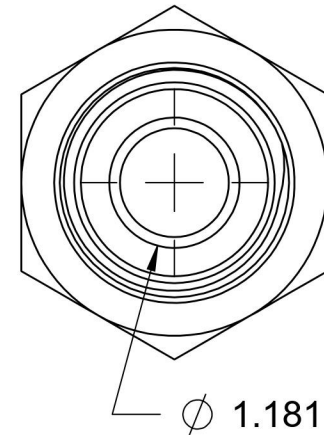

7002-20-20

Steel, SAE J514 37° Flare Male BSPP Port/Line Connector, 1-1/4" Male JIC x 1-1/4-11 Male BSPP 60° Line/Port

6701 Cochran Road
Solon, Ohio 44139
Phone: (440) 248-1880
Toll Free: 1-888-331-1523

Temperature Rating	Material	Industry Standards	Series
-65°F to 500°F	C1045/12L14 Steel	SAE J514, ISO 1179	7002
Pressure Rating	Finish	ISO 8434-6, ASTM B633	Series Description
1500 psi	Trivalent Zinc		SAE J514 37° Flare Male BSPP Port/Line Connector