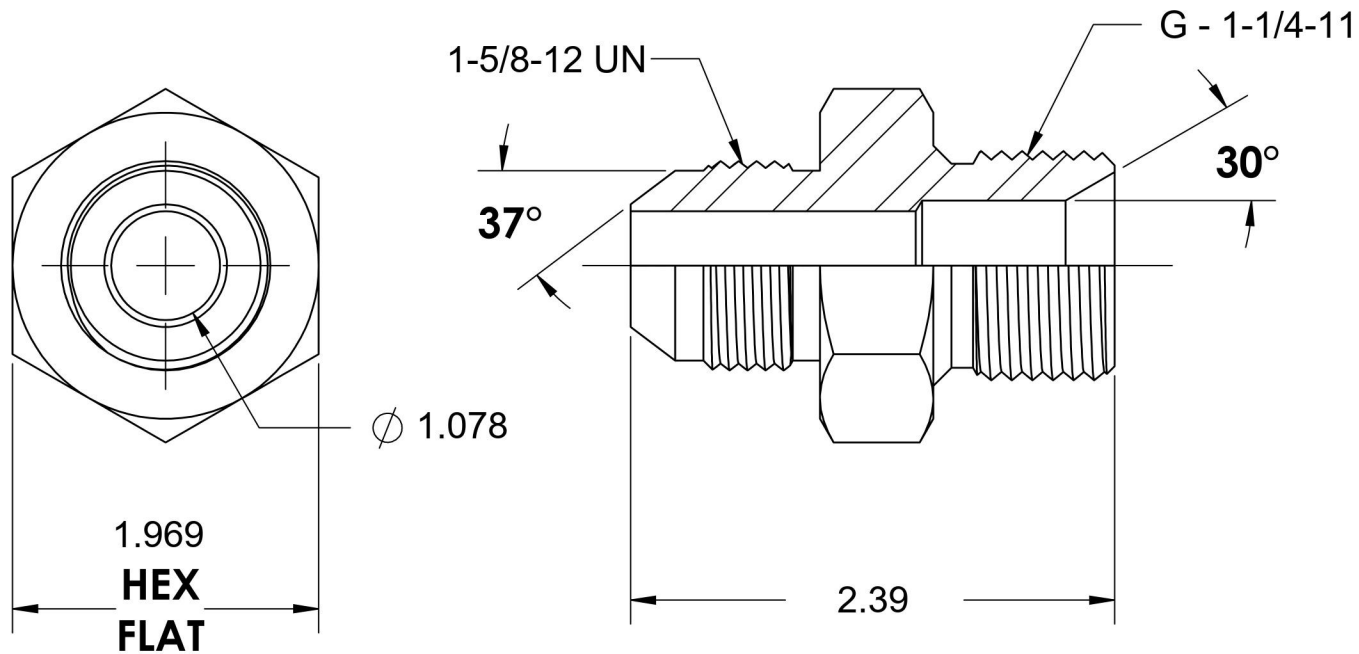

7002-20-20

Steel, SAE J514 37° Flare Male BSPP Port/Line Connector, 1-1/4" Male JIC x 1-1/4-11 Male BSPP 60° Line/Port

6701 Cochran Road
Solon, Ohio 44139
Phone: (440) 248-1880
Toll Free: 1-888-331-1523

Temperature Rating	Material	Industry Standards	Series
-65°F to 500°F	C1045/12L14 Steel	SAE J514, ISO 1179	7002
Pressure Rating	Finish	ISO 8434-6, ASTM B633	Series Description
1500 psi	Trivalent Zinc		SAE J514 37° Flare Male BSPP Port/Line Connector