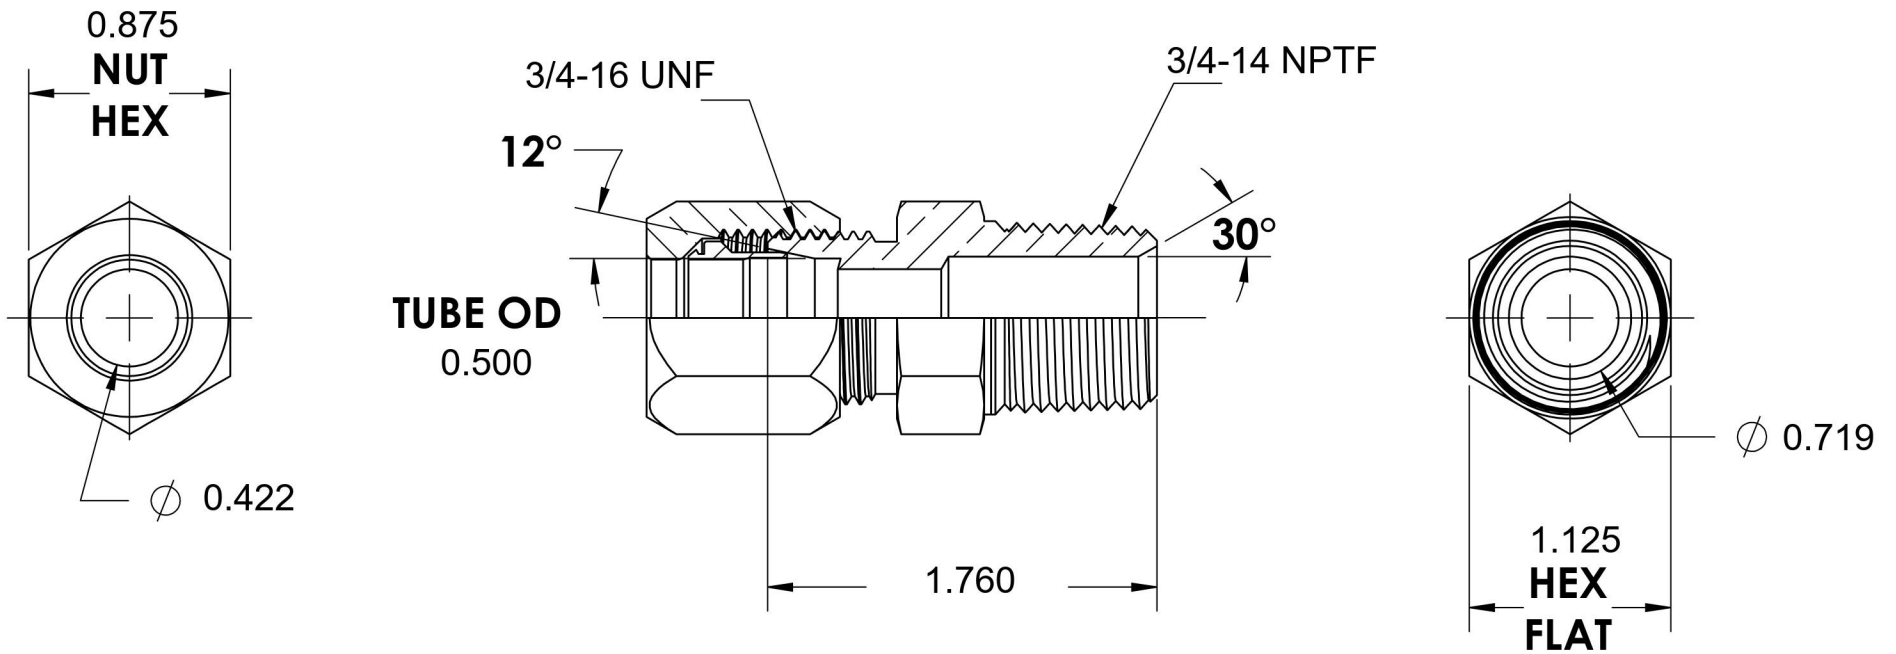

# C2404-08-12-SS

Stainless Steel, SAE J514 Flareless Tube Male Connector, 1/2" Flareless Bite Type x 3/4" Male NPTF 30°

6701 Cochran Road  
Solon, Ohio 44139  
Phone: (440) 248-1880  
Toll Free: 1-888-331-1523

<b>Temperature Rating</b>	<b>Material</b>	<b>Industry Standards</b>	<b>Series</b>
-425°F to 1200°F	316/316L Stainless Steel	SAE J514, SAE J476	C2404-SS
<b>Pressure Rating</b>	<b>Finish</b>		<b>Series Description</b>
4000 psi	Passivated		SAE J514 Flareless Tube Male Connector