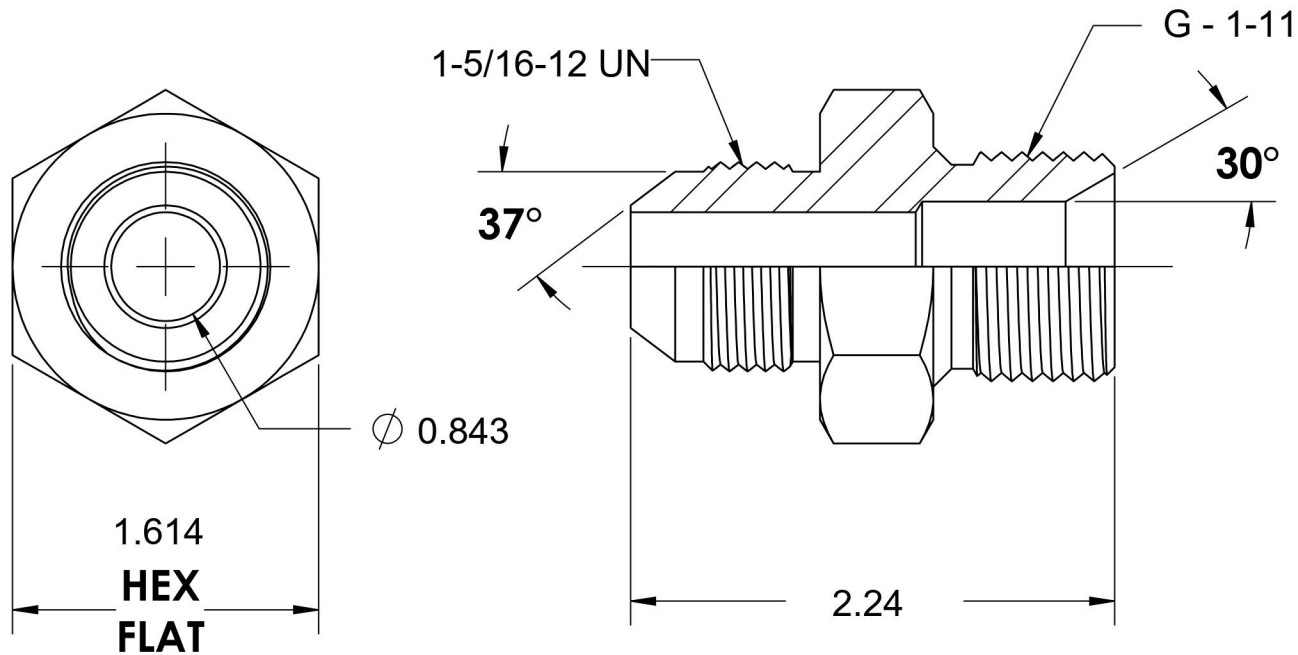

# 7002-16-16-SS

Stainless Steel, SAE J514 37° Flare Male BSPP Port/Line Connector, 1" Male JIC x 1-11 Male BSPP 60° Line/Port

6701 Cochran Road  
Solon, Ohio 44139  
Phone: (440) 248-1880  
Toll Free: 1-888-331-1523

<b>Temperature Rating</b>	<b>Material</b>	<b>Industry Standards</b>	<b>Series</b>
-425°F to 1200°F	316/316L Stainless Steel	SAE J514, ISO 1179	7002-SS
<b>Pressure Rating</b>	<b>Finish</b>	ISO 8434-6	<b>Series Description</b>
1700 psi	Passivated		SAE J514 37° Flare Male BSPP Port/Line Connector