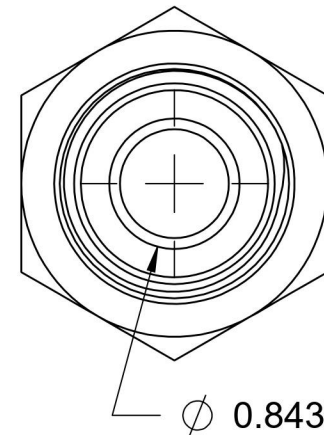

# 7002-16-16-SS

Stainless Steel, SAE J514 37° Flare Male BSPP Port/Line Connector, 1" Male JIC x 1-11 Male BSPP 60° Line/Port

6701 Cochran Road  
Solon, Ohio 44139  
Phone: (440) 248-1880  
Toll Free: 1-888-331-1523

<b>Temperature Rating</b>	<b>Material</b>	<b>Industry Standards</b>	<b>Series</b>
-425°F to 1200°F	316/316L Stainless Steel	SAE J514, ISO 1179	7002-SS
<b>Pressure Rating</b>	<b>Finish</b>	ISO 8434-6	<b>Series Description</b>
1700 psi	Passivated		SAE J514 37° Flare Male BSPP Port/Line Connector