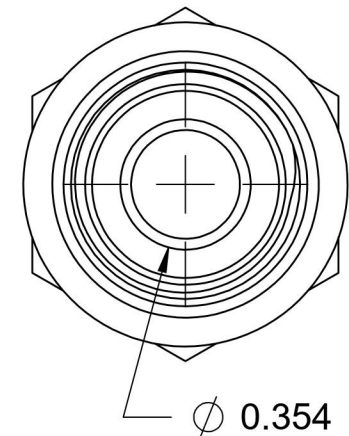

7002-12-06-BS

Steel, SAE J514 37° Flare BSPP Type (D) Bonded Seal Port/Line Adapter, 3/4" Male JIC x 3/8-19 Male BSPP 60° Line/Port

6701 Cochran Road
Solon, Ohio 44139
Phone: (440) 248-1880
Toll Free: 1-888-331-1523

Temperature Rating

-22°F to 257°F

Pressure Rating

5100 psi

Material

C1045/12L14 Steel

Finish

Trivalent Zinc