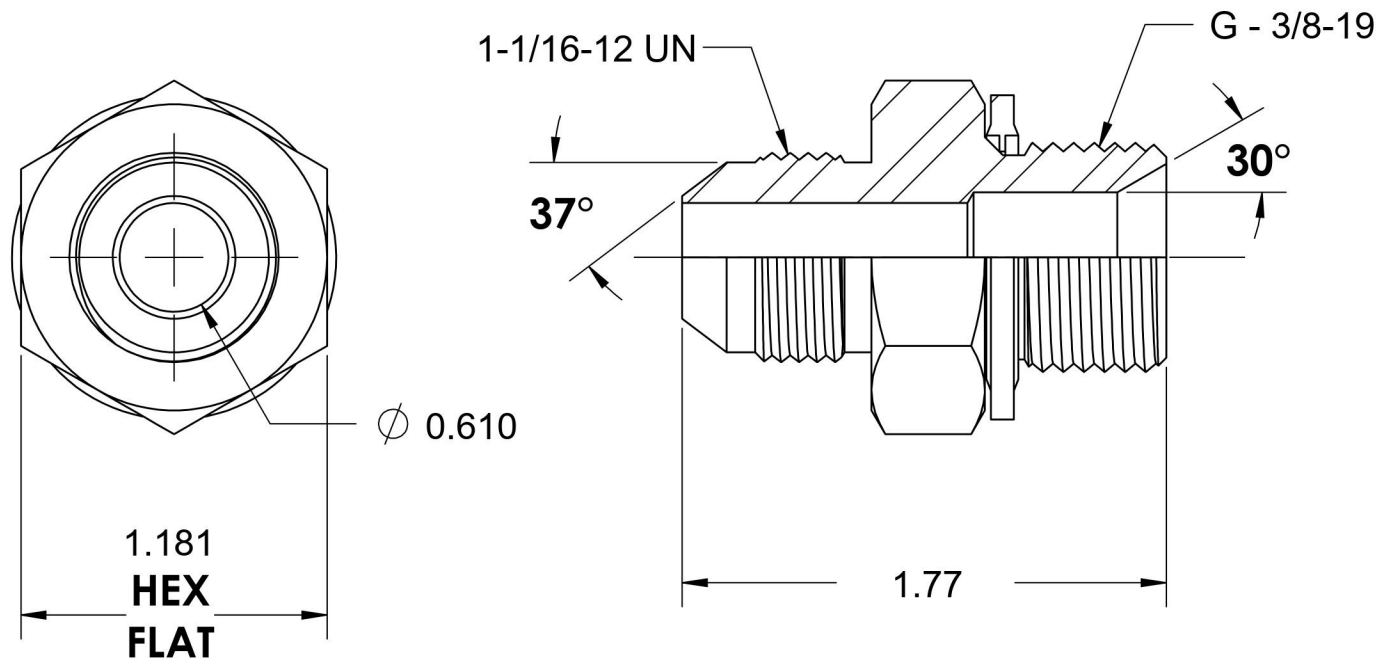

7002-12-06-BS

Steel, SAE J514 37° Flare BSPP Type (D) Bonded Seal Port/Line Adapter, 3/4" Male JIC x 3/8-19 Male BSPP 60° Line/Port

6701 Cochran Road
Solon, Ohio 44139
Phone: (440) 248-1880
Toll Free: 1-888-331-1523

Temperature Rating

-22°F to 257°F

Pressure Rating

5100 psi

Material

C1045/12L14 Steel

Finish

Trivalent Zinc