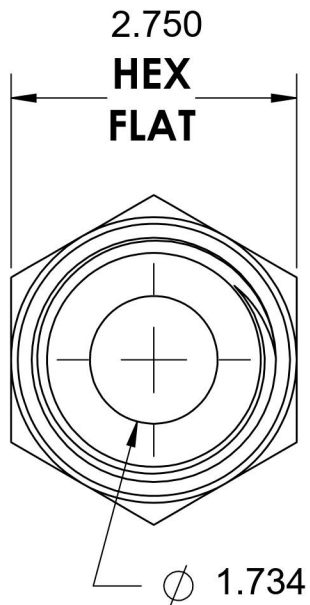

# 6405-32-24-O-VITON

Steel, SAE J1926 O-Ring Boss Female Adapter, 2-1/2-12 Male ORB x 1-1/2" Female NPTF, FKM Seal

2-1/2-12 UN

1-1/2-11-1/2 NPTF

2.000

6701 Cochran Road  
Solon, Ohio 44139  
Phone: (440) 248-1880  
Toll Free: 1-888-331-1523