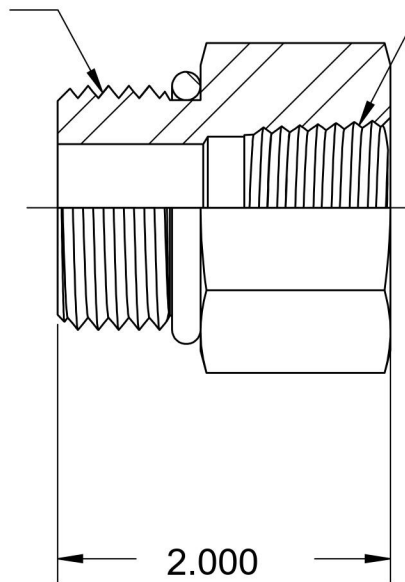

# 6405-32-24-O-VITON

Steel, SAE J1926 O-Ring Boss Female Adapter, 2-1/2-12 Male ORB x 1-1/2" Female NPTF, FKM Seal

2-1/2-12 UN

1-1/2-11-1/2 NPTF

2.000

6701 Cochran Road  
Solon, Ohio 44139  
Phone: (440) 248-1880  
Toll Free: 1-888-331-1523

**Temperature Rating**

-15°F to 400°F

**Pressure Rating**

2000 psi

**Material**

C1045 / 12L14 Steel

**Finish**

Trivalent Zinc

**Industry Standards**

SAE J1926-3, SAE J476  
SAE J515, ASTM B633

**Series**

6405-O-VITON

**Series Description**

SAE J1926 O-Ring Boss  
Female Adapter