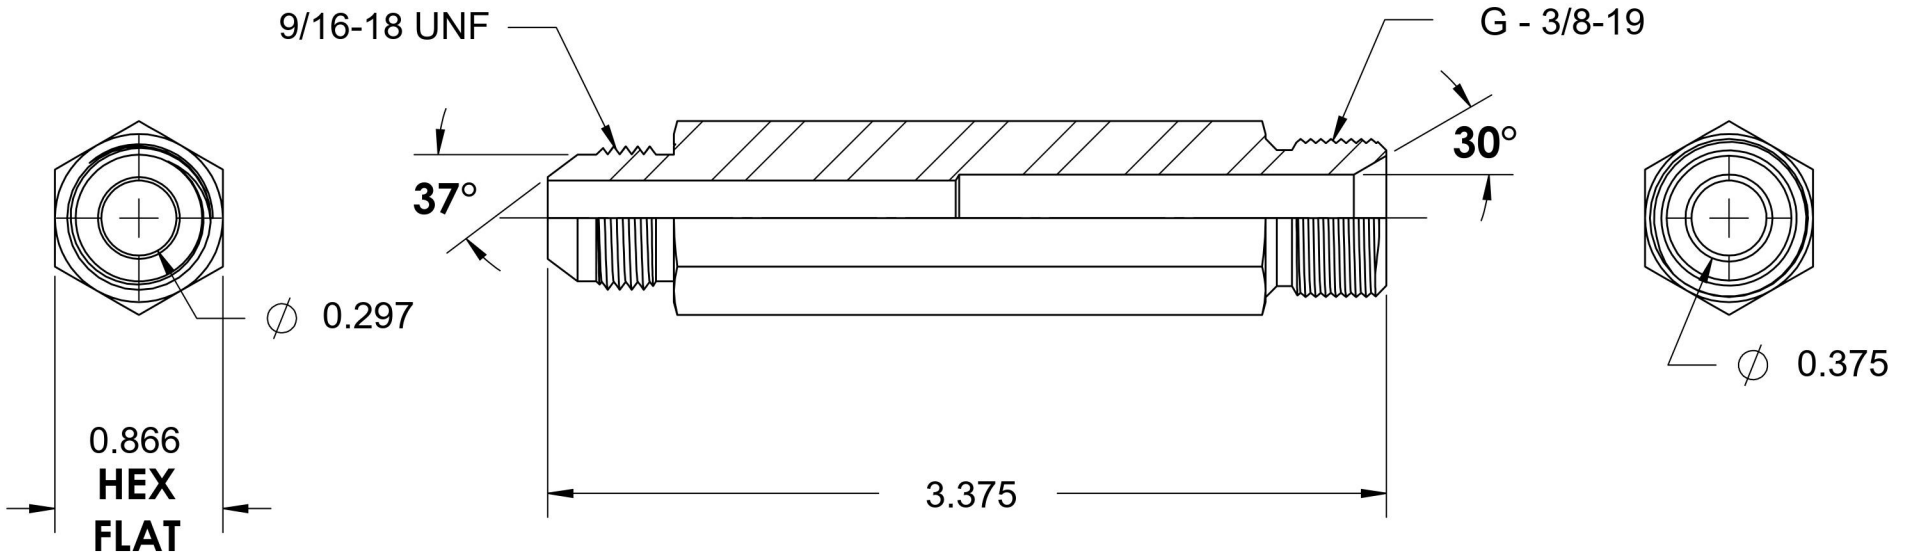

# 7002-L-06-06

Steel, SAE J514 37° Flare Male BSPP Port/Line Long Connector, 3/8" Male JIC x 3/8-19 Male BSPP 60° Line/Port

6701 Cochran Road  
Solon, Ohio 44139  
Phone: (440) 248-1880  
Toll Free: 1-888-331-1523

<b>Temperature Rating</b> -65°F to 500°F	<b>Material</b> C1045 / 12L14 Steel	<b>Industry Standards</b> SAE J514, ISO 8434-6 ISO 1179, ASTM B633	<b>Series</b> 7002-L
<b>Pressure Rating</b> 2900 psi	<b>Finish</b> Trivalent Zinc		<b>Series Description</b> SAE J514 37° Flare Male BSPP Port/Line Long Connector