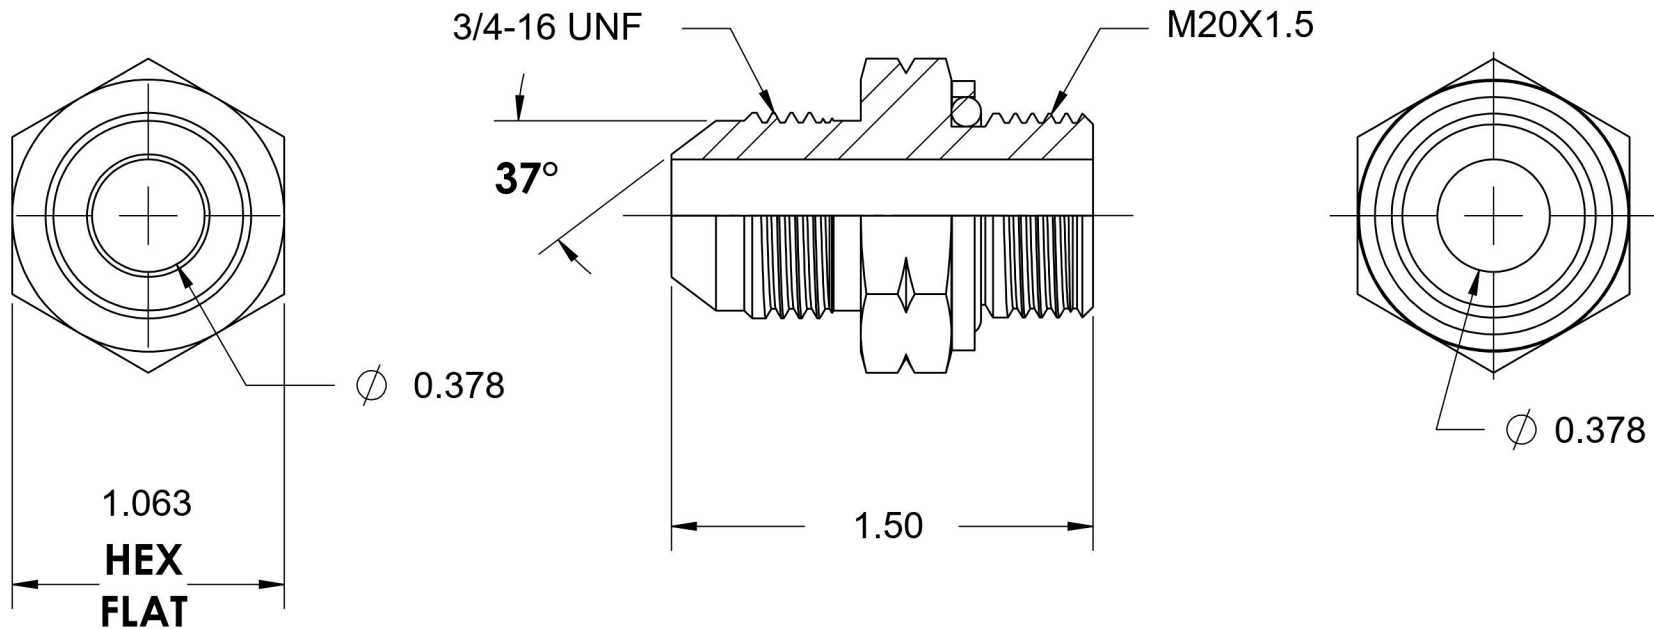

## Steel, SAE J514 37° Flare Male Metric Type (G) Port Adapter, 1/2" Male JIC x M20X1.5 Male Metric ORR

6701 Cochran Road  
Solon, Ohio 44139  
Phone: (440) 248-1880  
Toll Free: 1-888-331-1523

<b>Temperature Rating</b> -22°F to 257°F	<b>Material</b> C1045/12L14 Steel	<b>Industry Standards</b> SAE J514, ISO 9974 ASTM B633	<b>Series</b> 7001-ORR
<b>Pressure Rating</b> 3600 psi	<b>Finish</b> Trivalent Zinc		<b>Series Description</b> SAE J514 37° Flare Male Metric Type (G) Port Adapter