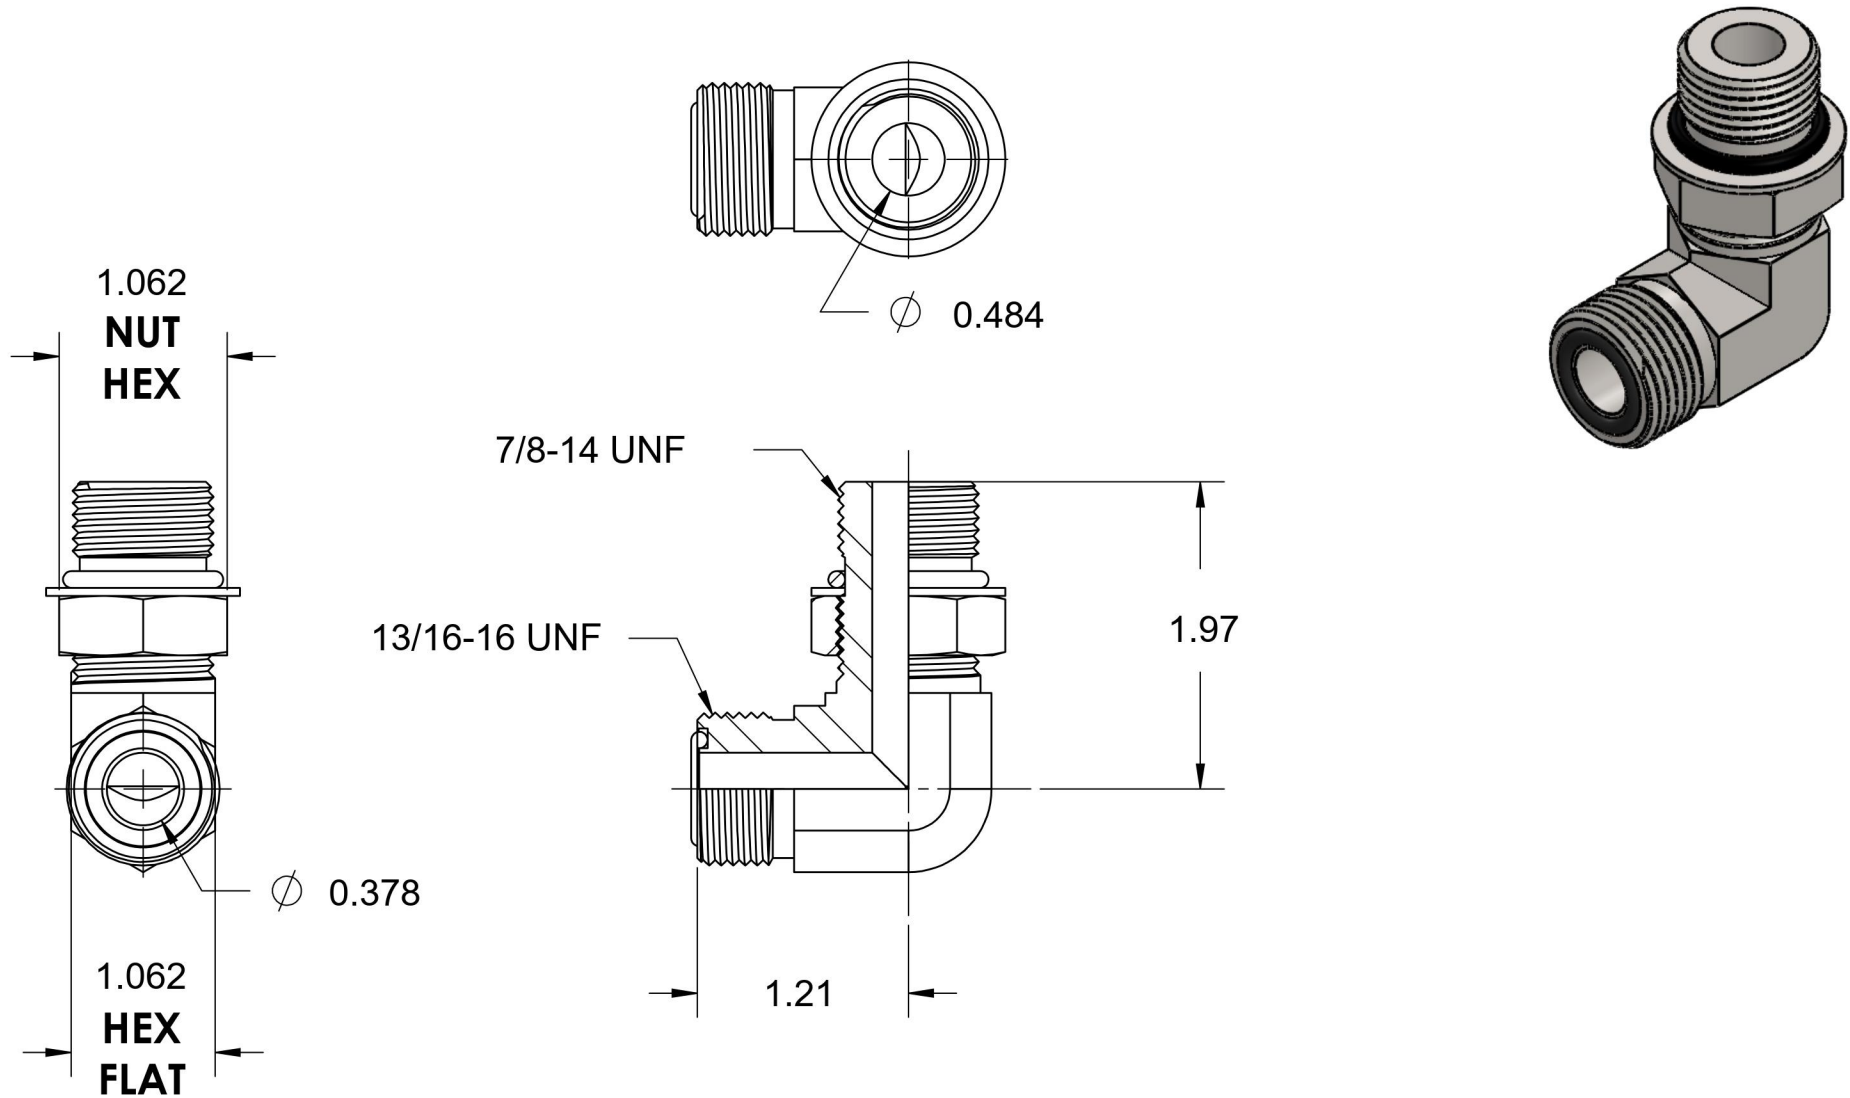

FS6801-08-10-NWO-FG

Steel, SAE J1453 O-Ring Face Seal 90° Adjustable Port Elbow, 1/2" Male ORFS x 7/8-14 Male Adjustable ORB

6701 Cochran Road
Solon, Ohio 44139
Phone: (440) 248-1880
Toll Free: 1-888-331-1523

Temperature Rating	Material	Industry Standards	Series
-40°F to 250°F	C1045 Steel	SAE J1453, SAE J1926-2 ASTM B633	FS6801-NWO-FG
Pressure Rating	Finish		Series Description
6000 psi	Trivalent Zinc		SAE J1453 O-Ring Face Seal 90° Adjustable Port Elbow