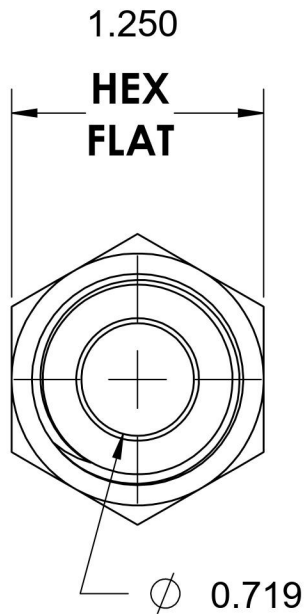

# 2404-14-08

Steel, SAE J514 37° Flare Male Connector, 7/8" Male JIC x 1/2" Male NPTF 30°

6701 Cochran Road  
Solon, Ohio 44139  
Phone: (440) 248-1880  
Toll Free: 1-888-331-1523

<b>Temperature Rating</b>	<b>Material</b>	<b>Industry Standards</b>	<b>Series</b>
-65°F to 500°F	C1045/12L14 Steel	SAE J514 , SAE J476 ASTM B633	2404
<b>Pressure Rating</b>	<b>Finish</b>		<b>Series Description</b>
5000 psi	Trivalent Zinc		SAE J514 37° Flare Male Connector