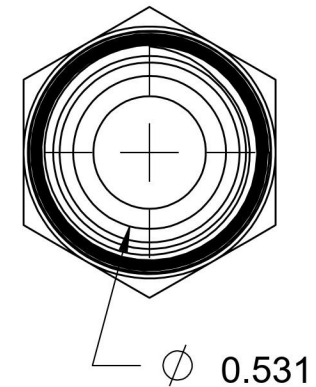

# 2404-14-08

Steel, SAE J514 37° Flare Male Connector, 7/8" Male JIC x 1/2" Male NPTF 30°

6701 Cochran Road  
Solon, Ohio 44139  
Phone: (440) 248-1880  
Toll Free: 1-888-331-1523

<b>Temperature Rating</b>	<b>Material</b>	<b>Industry Standards</b>	<b>Series</b>
-65°F to 500°F	C1045/12L14 Steel	SAE J514 , SAE J476 ASTM B633	2404
<b>Pressure Rating</b>	<b>Finish</b>		<b>Series Description</b>
5000 psi	Trivalent Zinc		SAE J514 37° Flare Male Connector