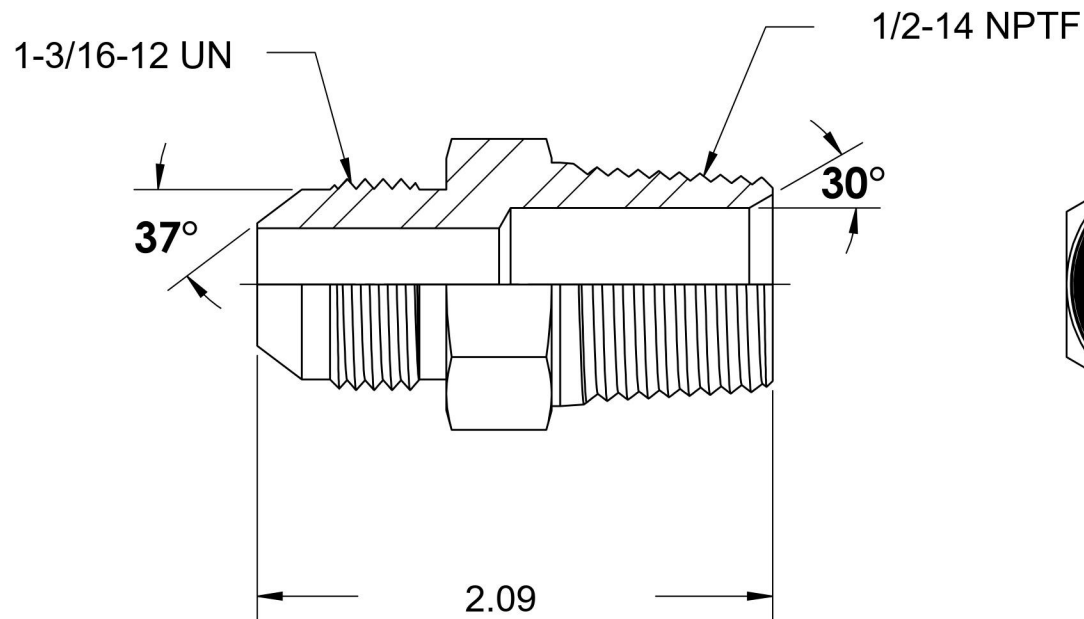

# 2404-14-08

Steel, SAE J514 37° Flare Male Connector, 7/8" Male JIC x 1/2" Male NPTF 30°

6701 Cochran Road  
Solon, Ohio 44139  
Phone: (440) 248-1880  
Toll Free: 1-888-331-1523

<b>Temperature Rating</b>	<b>Material</b>	<b>Industry Standards</b>	<b>Series</b>
-65°F to 500°F	C1045/12L14 Steel	SAE J514 , SAE J476 ASTM B633	2404
<b>Pressure Rating</b>	<b>Finish</b>		<b>Series Description</b>
5000 psi	Trivalent Zinc		SAE J514 37° Flare Male Connector