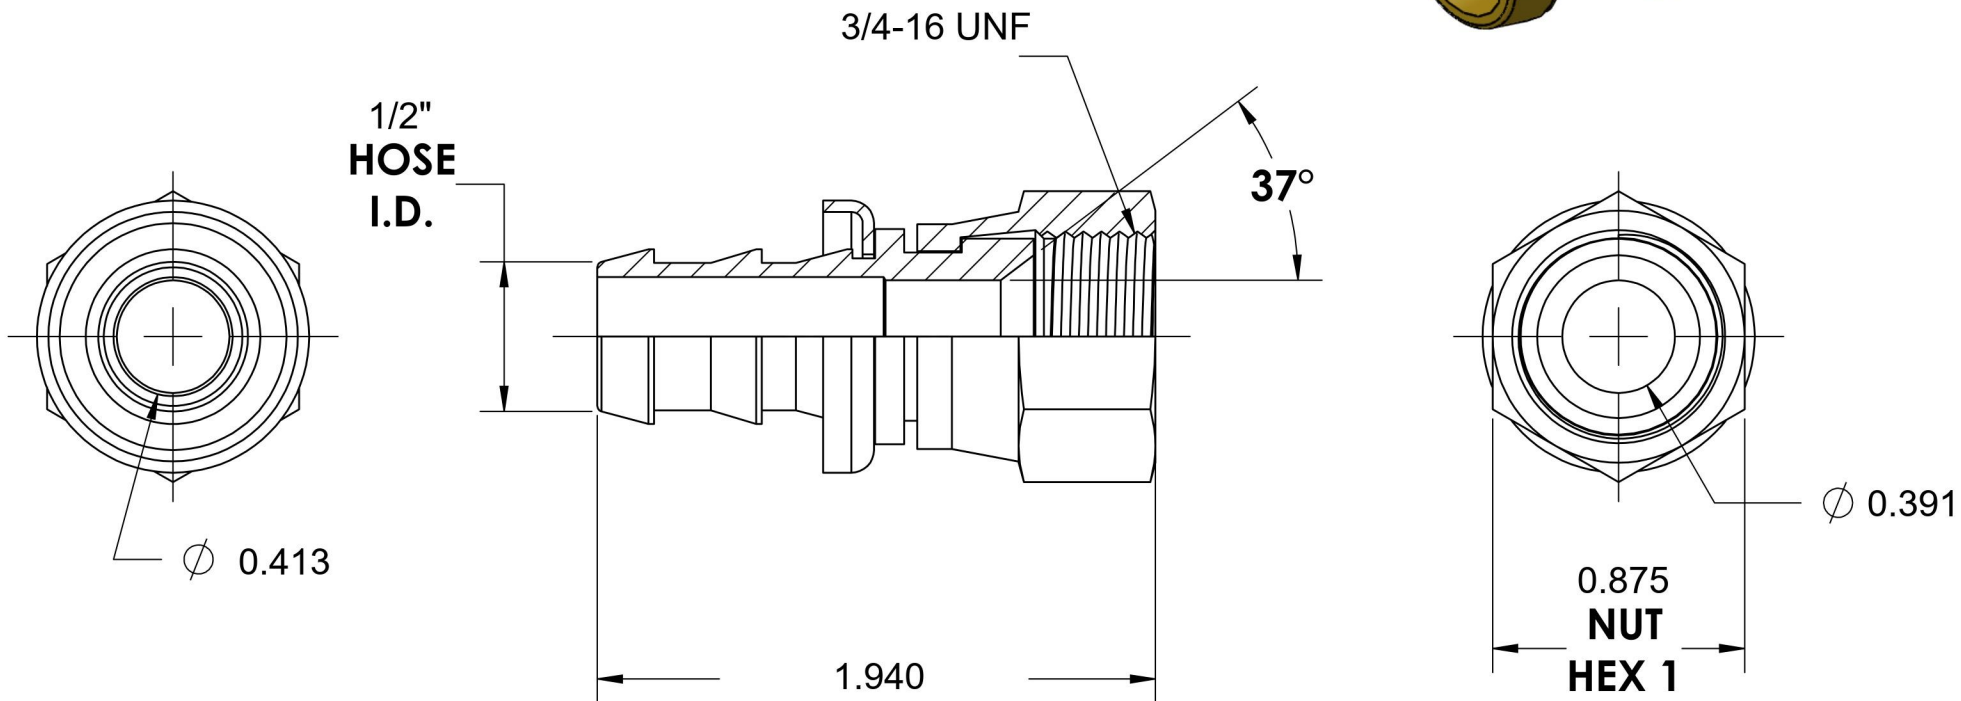

2111-08-08-B

Brass, SAE J514 Push-Lok Swivel Hose Connector, 1/2" Push-Lok Hose Barb x 1/2" Female JIC Swivel

6701 Cochran Road
Solon, Ohio 44139
Phone: (440) 248-1880
Toll Free: 1-888-331-1523

Temperature Rating	Material	Industry Standards	Series
-50°F to 185°F	C36000 Brass	SAE J514	2111-B
Pressure Rating	Finish		Series Description
150 psi	Natural Finish		SAE J514 Push-Lok Swivel Hose Connector