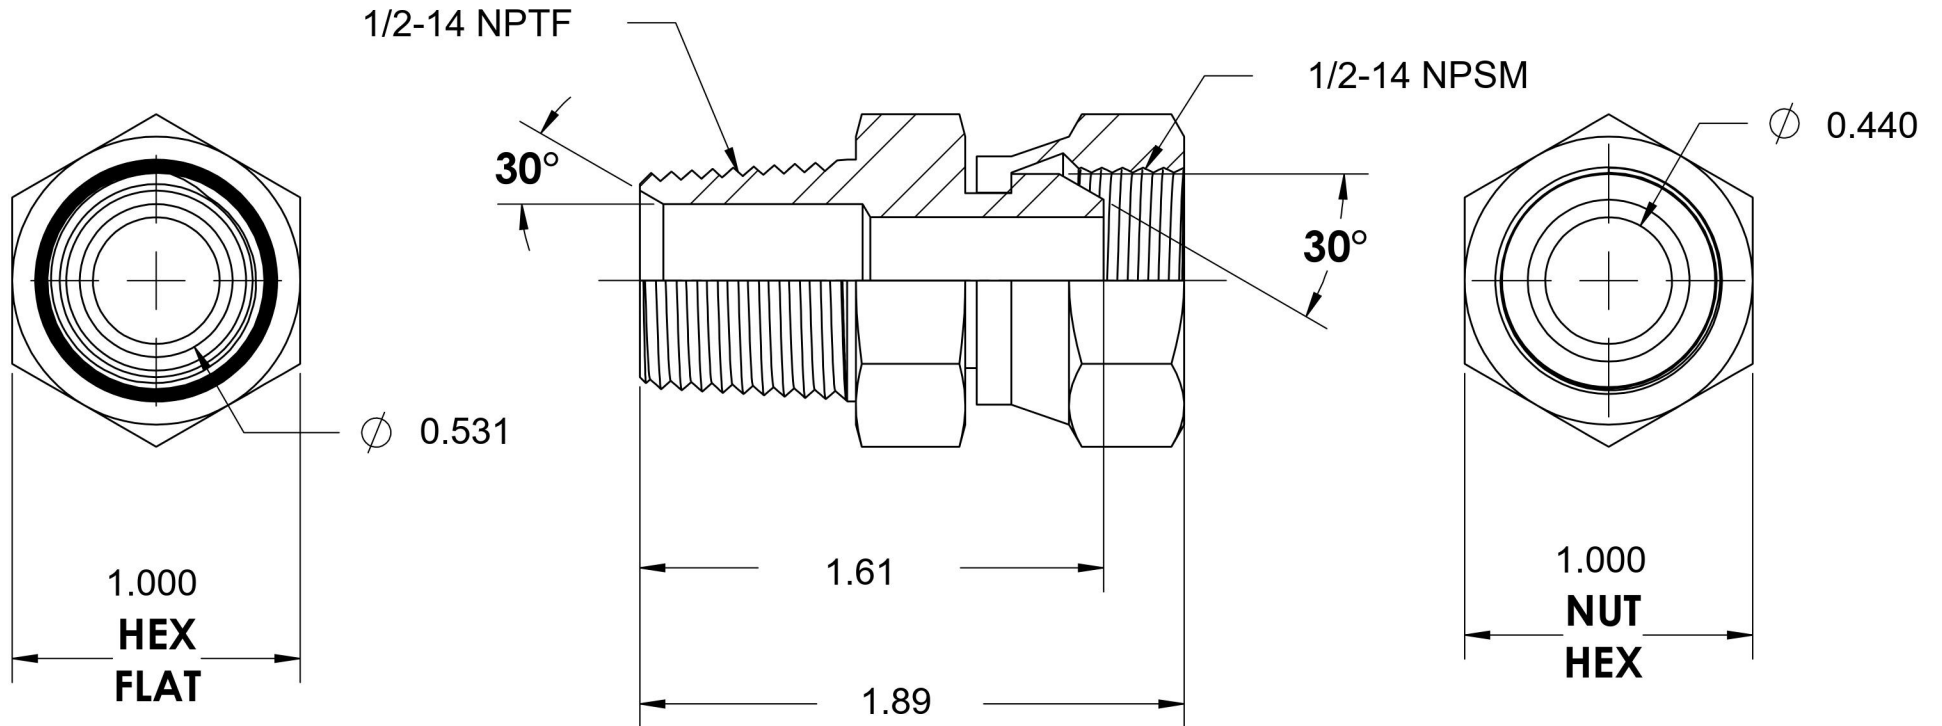

1404-08-08-SS

Stainless Steel, SAE J514 NPSM Swivel Male Connector, 1/2" Male NPTF 30° x 1/2" Female NPSM Swivel

6701 Cochran Road
Solon, Ohio 44139
Phone: (440) 248-1880
Toll Free: 1-888-331-1523

Temperature Rating	Material	Industry Standards	Series
-425°F to 1200°F	316/316L Stainless Steel	SAE J514, SAE J476	1404-SS
Pressure Rating	Finish		Series Description
5000 psi	Passivated		SAE J514 NPSM Swivel Male Connector