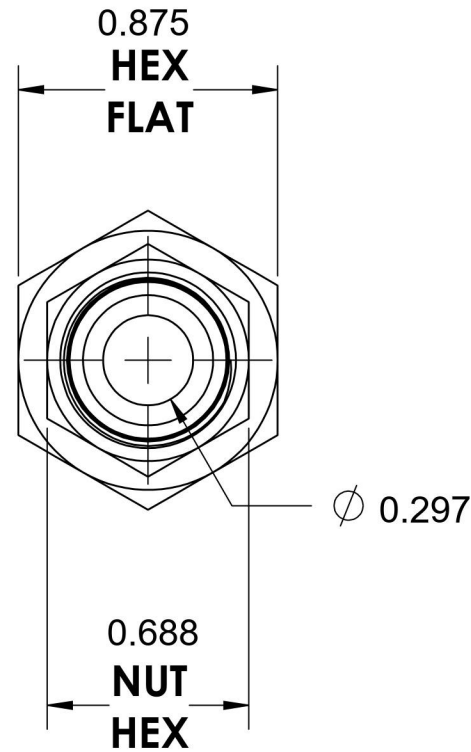

# 6506-06-06-SS

Stainless Steel, SAE J514 37° Flare Swivel Female Connector, 3/8" Female NPTF x 3/8" Female JIC Swivel

6701 Cochran Road  
Solon, Ohio 44139  
Phone: (440) 248-1880  
Toll Free: 1-888-331-1523

<b>Temperature Rating</b>	<b>Material</b>	<b>Industry Standards</b>	<b>Series</b>
-425°F to 1200°F	316/316L Stainless Steel	SAE J514 , SAE J476	6506-SS
<b>Pressure Rating</b>	<b>Finish</b>		<b>Series Description</b>
5000 psi	Passivated		SAE J514 37° Flare Swivel Female Connector