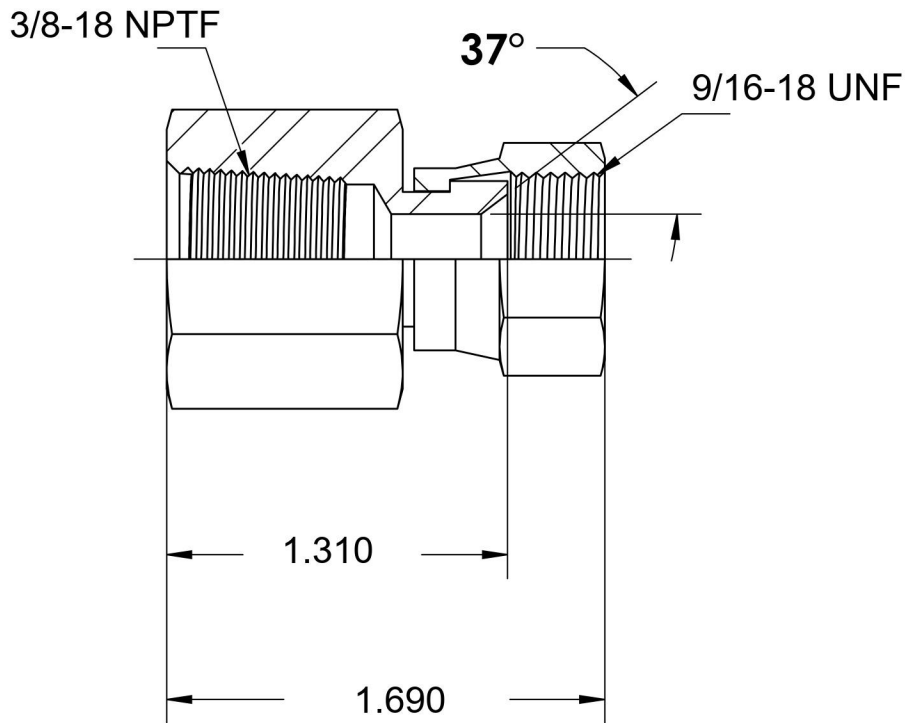

# 6506-06-06-SS

Stainless Steel, SAE J514 37° Flare Swivel Female Connector, 3/8" Female NPTF x 3/8" Female JIC Swivel

6701 Cochran Road  
Solon, Ohio 44139  
Phone: (440) 248-1880  
Toll Free: 1-888-331-1523

<b>Temperature Rating</b>	<b>Material</b>	<b>Industry Standards</b>	<b>Series</b>
-425°F to 1200°F	316/316L Stainless Steel	SAE J514 , SAE J476	6506-SS
<b>Pressure Rating</b>	<b>Finish</b>		<b>Series Description</b>
5000 psi	Passivated		SAE J514 37° Flare Swivel Female Connector