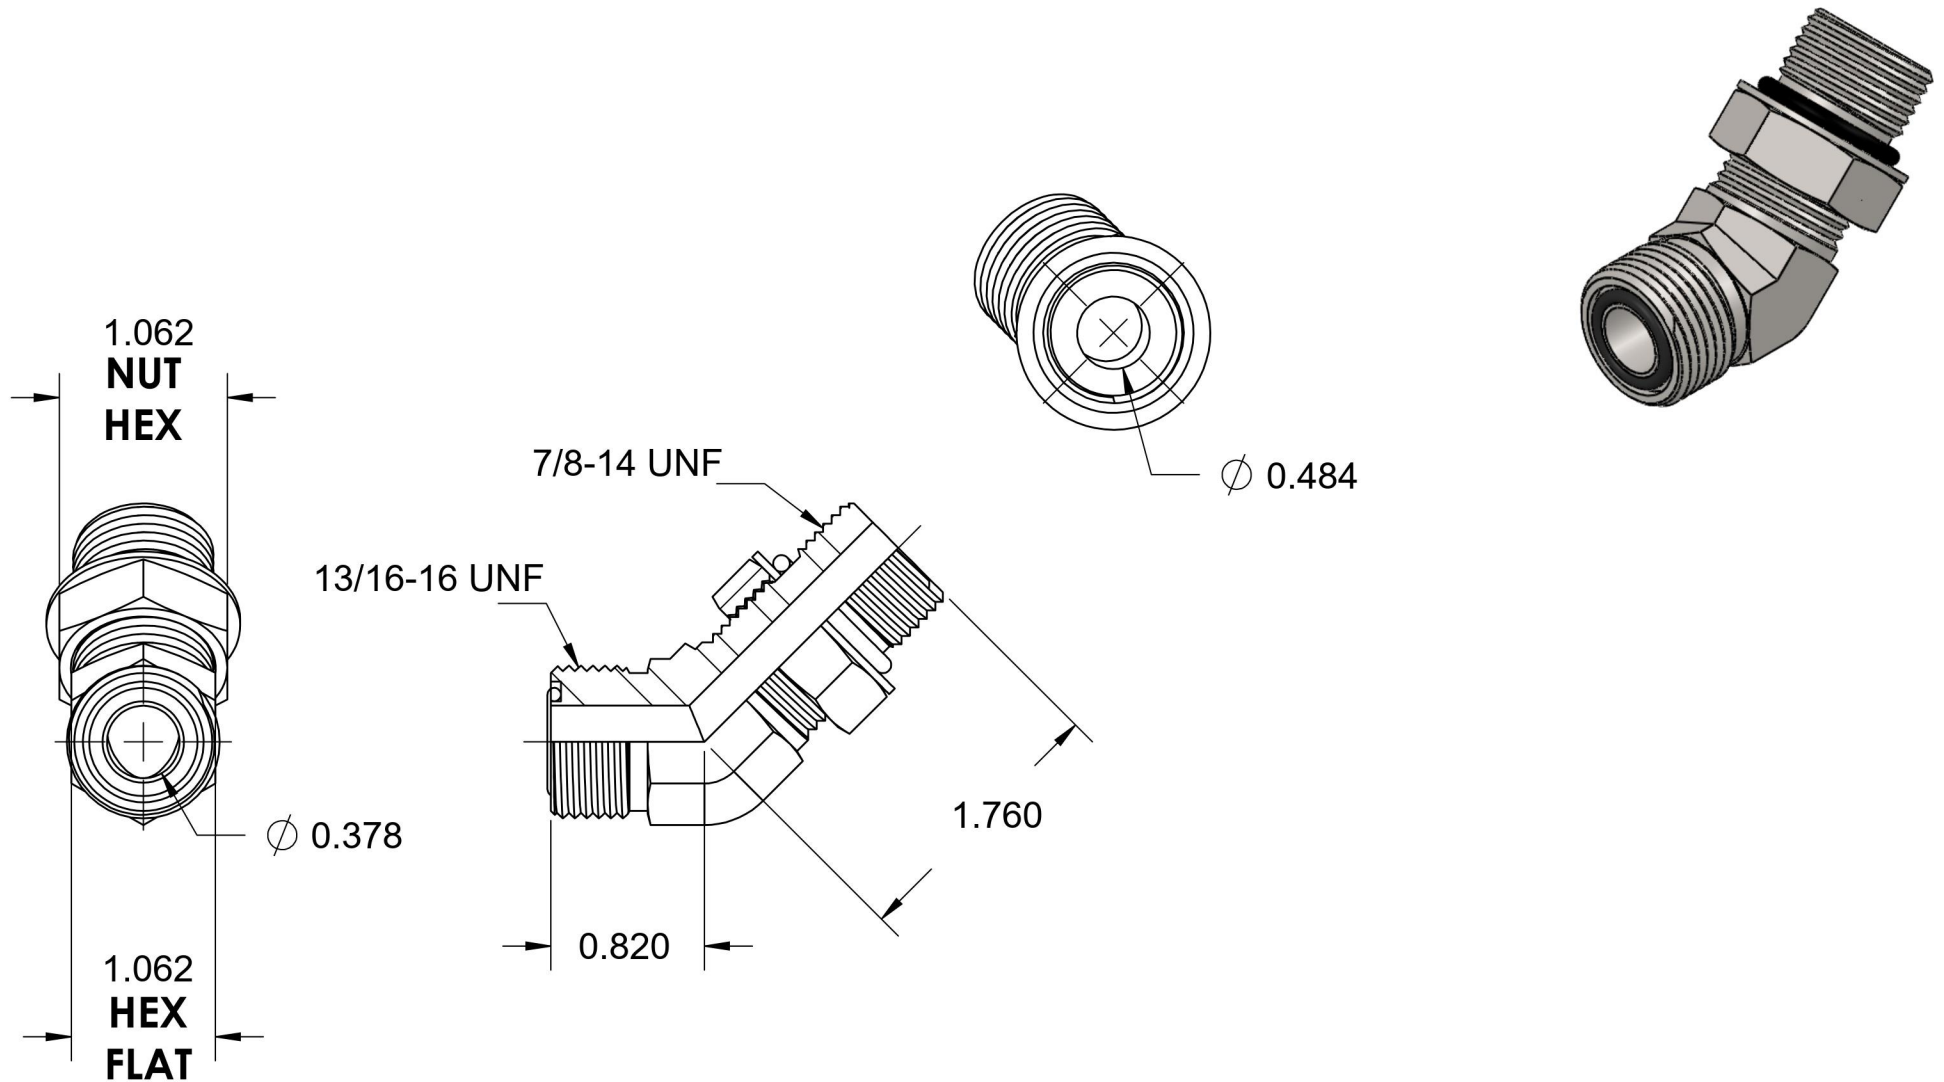

# FS6802-08-10-NWO-FG

Steel, SAE J1453 O-Ring Face Seal 45° Adjustable Port Elbow, 1/2" Male ORFS x 7/8-14 Male Adjustable ORB

6701 Cochran Road  
Solon, Ohio 44139  
Phone: (440) 248-1880  
Toll Free: 1-888-331-1523

<b>Temperature Rating</b>	<b>Material</b>	<b>Industry Standards</b>	<b>Series</b>
-40°F to 250°F	C1045 Steel	SAE J1453, SAE J1926-2 SAE J515, ASTM B633	FS6802-NWO-FG
<b>Pressure Rating</b>	<b>Finish</b>		<b>Series Description</b>
6000 psi	Trivalent Zinc		SAE J1453 O-Ring Face Seal 45° Adjustable Port Elbow