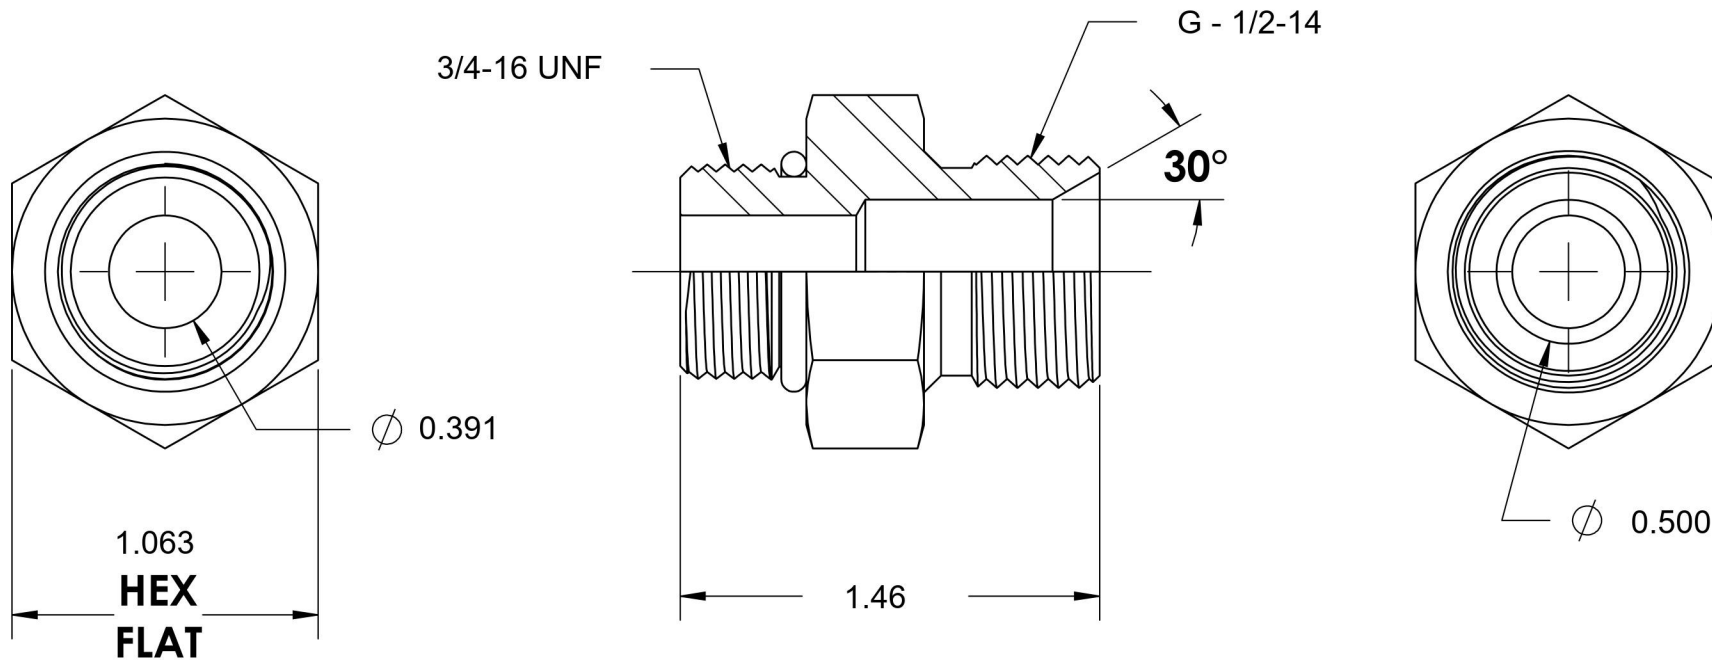

7062-08-08-SS

Stainless Steel, SAE J1926 O-Ring Boss Male BSPP Port/Line Adapter, 3/4-16 Male ORB x 1/2-14 Male BSPP 60° Line/Port

6701 Cochran Road
Solon, Ohio 44139
Phone: (440) 248-1880
Toll Free: 1-888-331-1523

Temperature Rating	Material	Industry Standards	Series
-40°F to 250°F	316/316L Stainless Steel	SAE J1926, ISO 1179	7062-SS
Pressure Rating	Finish	ISO 8434-6	Series Description
2900 psi	Passivated		SAE J1926 O-Ring Boss Male BSPP Port/Line Adapter