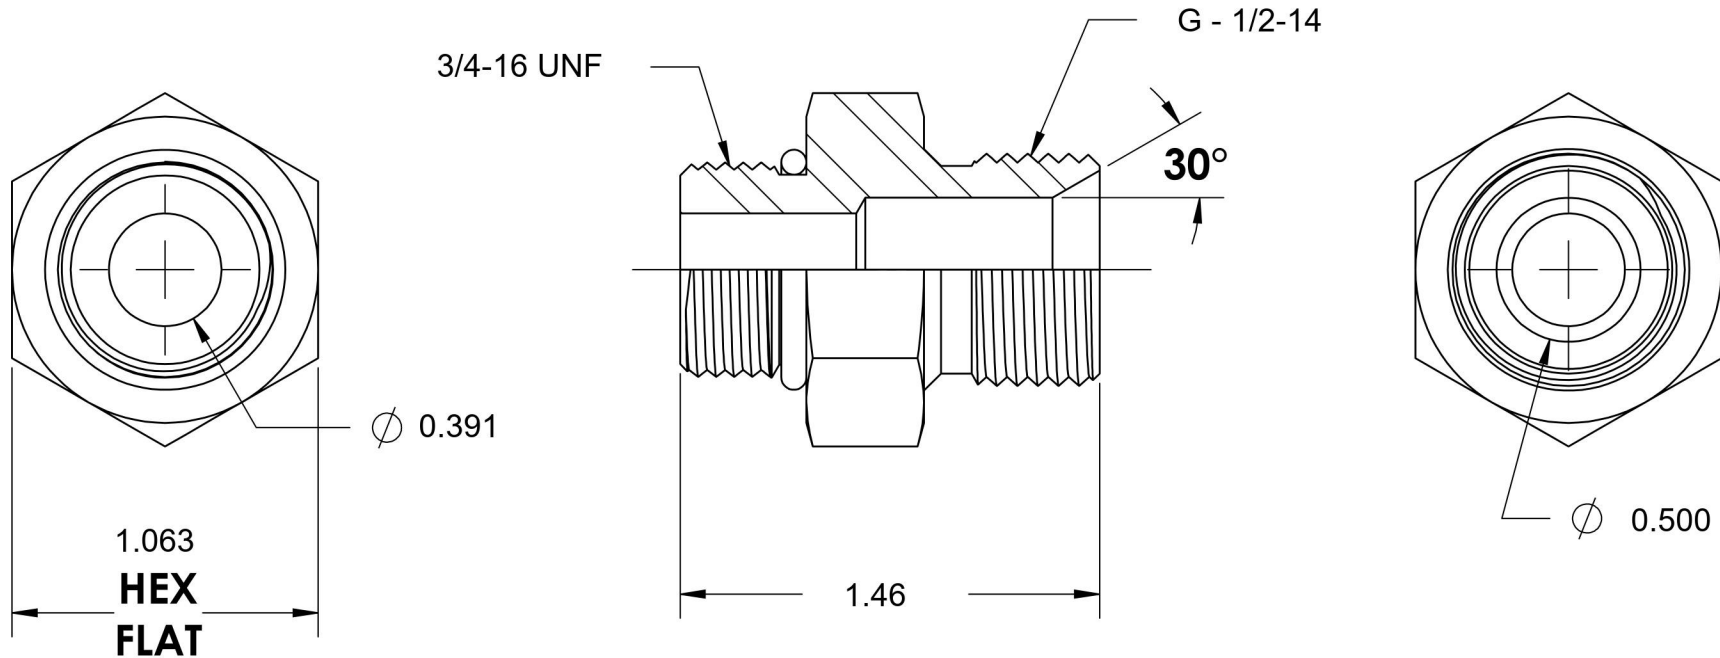

7062-08-08

Steel, SAE J1926 O-Ring Boss Male BSPP Port/Line Adapter, 3/4-16 Male ORB x 1/2-14 Male BSPP 60° Line/Port

6701 Cochran Road
Solon, Ohio 44139
Phone: (440) 248-1880
Toll Free: 1-888-331-1523

Temperature Rating	Material	Industry Standards	Series
-40°F to 250°F	C1045 / 12L14 Steel	SAE J1926, ISO 1179	7062
Pressure Rating	Finish	ISO 8434-6, ASTM B633	Series Description
2900 psi	Trivalent Zinc		SAE J1926 O-Ring Boss Male BSPP Port/Line Adapter