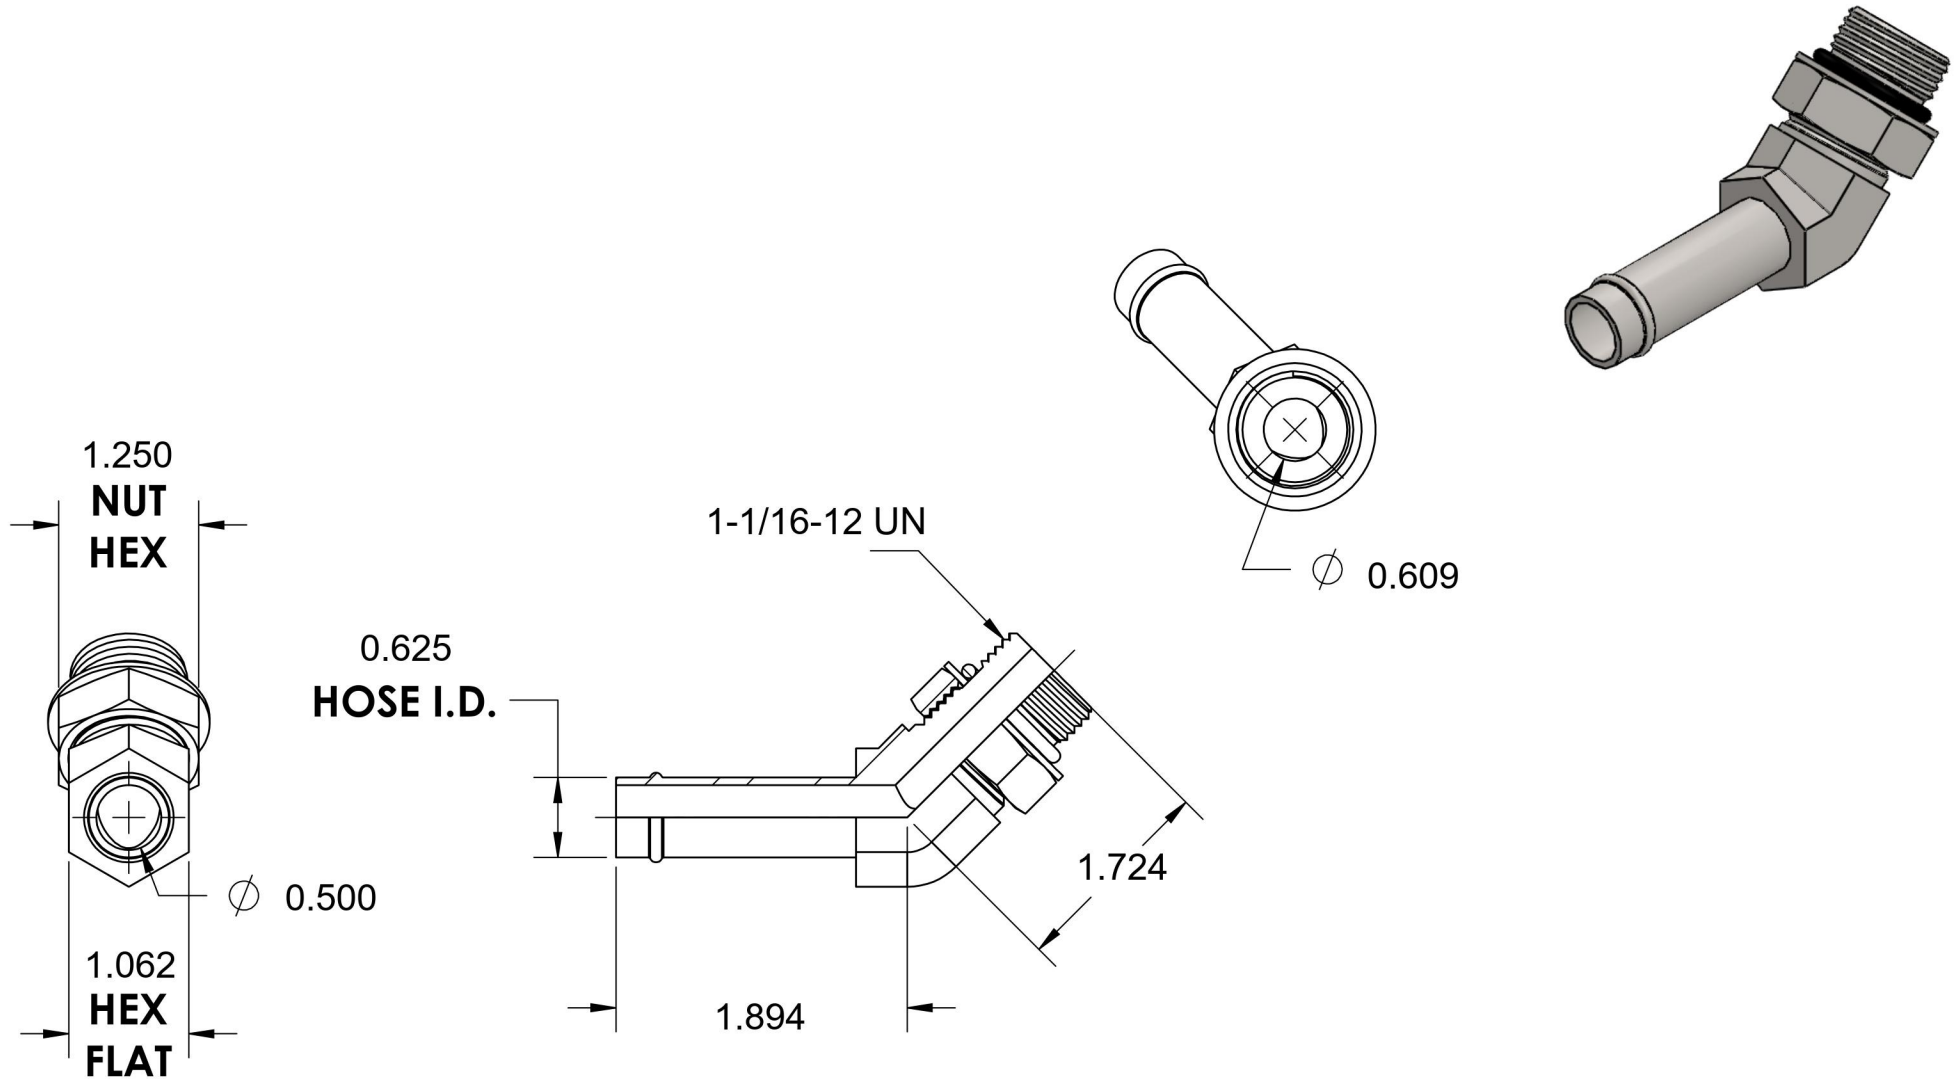

4603-10-12-NWO-FG

Steel, SAE J1231 Hose Bead 45° Adjustable Port Elbow, 5/8" Beaded Hose Barb x 1-1/16-12 Male Adjustable ORB

6701 Cochran Road
Solon, Ohio 44139
Phone: (440) 248-1880
Toll Free: 1-888-331-1523

Temperature Rating	Material	Industry Standards	Series
-40°F to 250°F	C1045 Steel	SAE J1231-2, SAE J1926-3 SAE J515, ASTM B633	4603-NWO-FG
Pressure Rating	Finish		Series Description
150psi	Trivalent Zinc		SAE J1231 Hose Bead 45° Adjustable Port Elbow