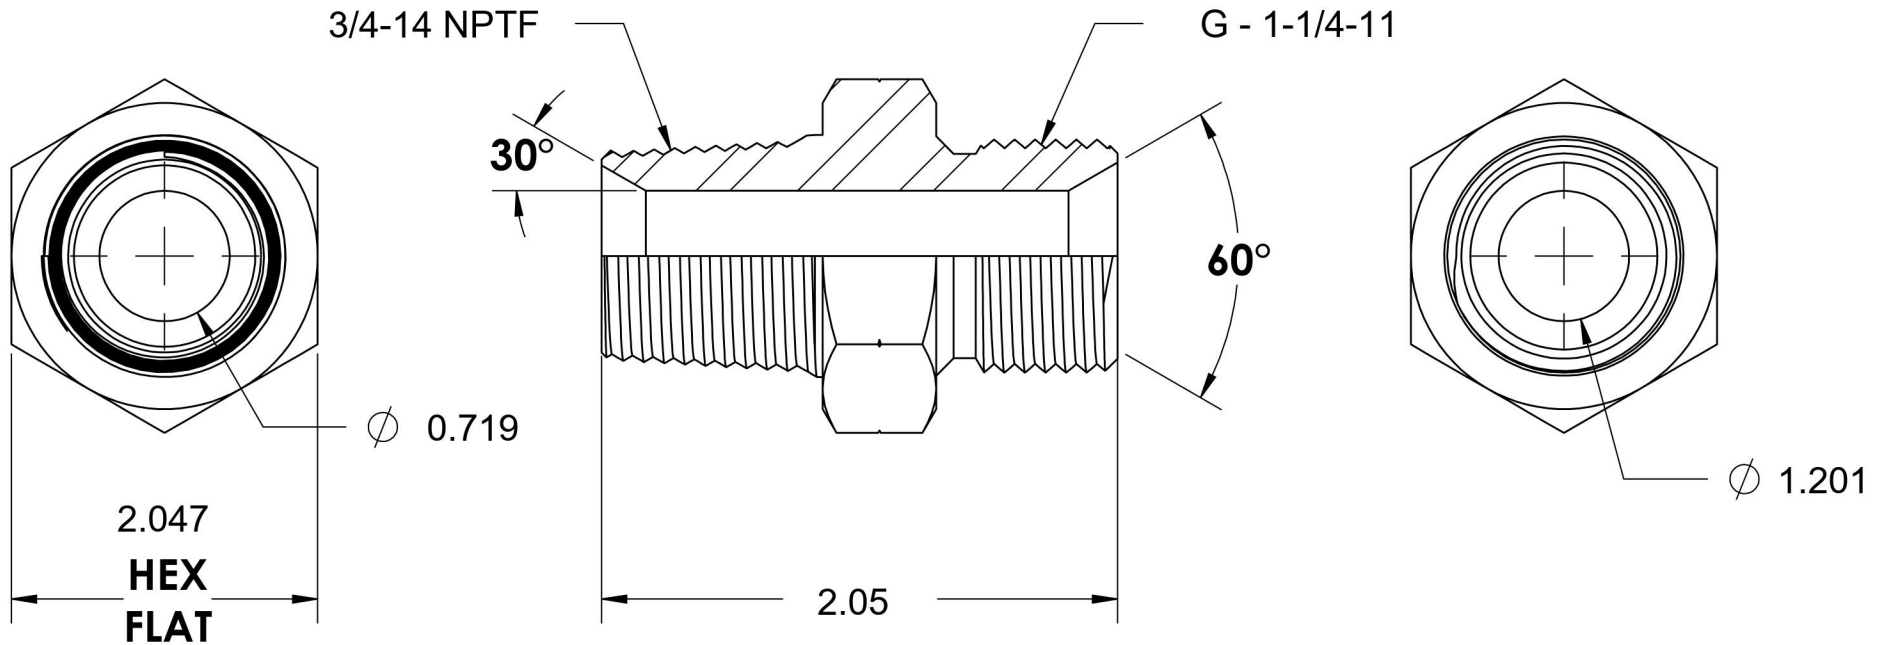

# 7032-12-20

Steel, SAE J476 Pipe Male BSPP Port/Line Adapter, 3/4" Male NPTF 30° x 1-1/4-11 Male BSPP 60° Line/Port

6701 Cochran Road  
Solon, Ohio 44139  
Phone: (440) 248-1880  
Toll Free: 1-888-331-1523

<b>Temperature Rating</b>	<b>Material</b>	<b>Industry Standards</b>	<b>Series</b>
-65°F to 500°F	C1045 / 12L14 Steel	SAE J476, ISO 1179	7032
<b>Pressure Rating</b>	<b>Finish</b>	ISO 8434-6, ASTM B633	<b>Series Description</b>
1500 psi	Trivalent Zinc		SAE J476 Pipe Male BSPP Port/Line Adapter