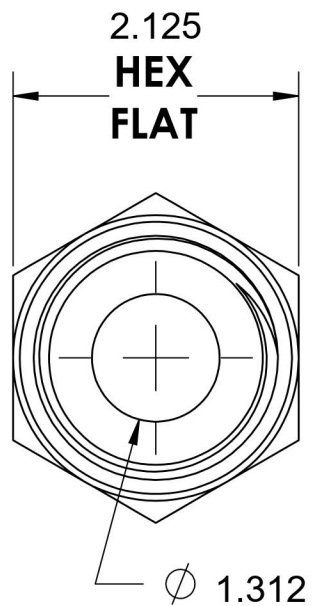

6405-24-20-O-SS

Stainless Steel, SAE J1926 O-Ring Boss Female Adapter, 1-7/8-12 Male ORB x 1-1/4" Female NPTF

1-7/8-12 UN

1-1/4-11-1/2 NPTF

2.160

6701 Cochran Road
Solon, Ohio 44139
Phone: (440) 248-1880
Toll Free: 1-888-331-1523