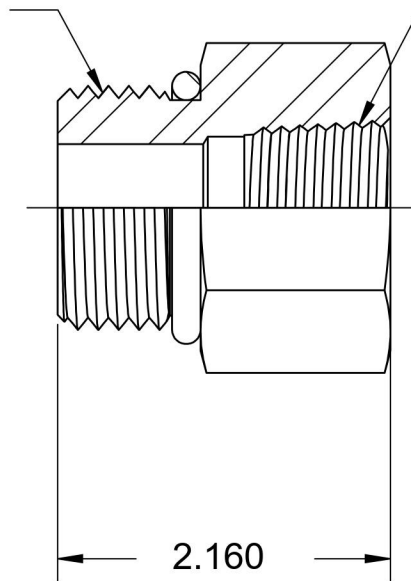

6405-24-20-O-SS

Stainless Steel, SAE J1926 O-Ring Boss Female Adapter, 1-7/8-12 Male ORB x 1-1/4" Female NPTF

1-7/8-12 UN

1-1/4-11-1/2 NPTF

2.160

6701 Cochran Road
Solon, Ohio 44139
Phone: (440) 248-1880
Toll Free: 1-888-331-1523

Temperature Rating

-40°F to 250°F

Pressure Rating

2500 psi

Material

316/316L Stainless Steel

Finish

Passivated