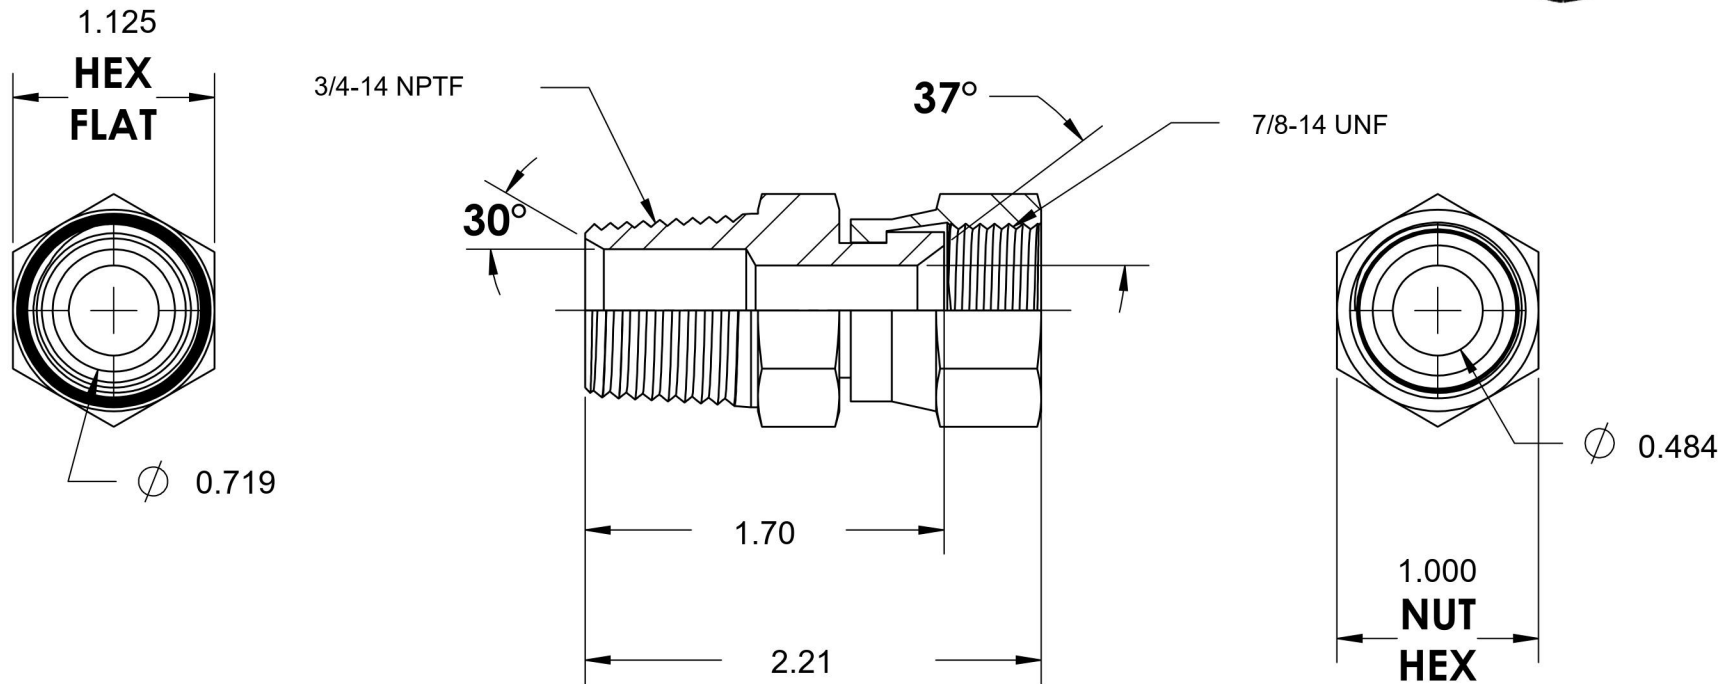

# 6505-12-10-SS

Stainless Steel, SAE J514 37° Flare Swivel Male Connector, 3/4" Male NPTF 30° x 5/8" Female JIC Swivel

6701 Cochran Road  
Solon, Ohio 44139  
Phone: (440) 248-1880  
Toll Free: 1-888-331-1523

<b>Temperature Rating</b> -425°F to 1200°F	<b>Material</b> 316/316L Stainless Steel	<b>Industry Standards</b> SAE J514 , SAE J476	<b>Series</b> 6505-SS
<b>Pressure Rating</b> 5000 psi	<b>Finish</b> Passivated		<b>Series Description</b> SAE J514 37° Flare Swivel Male Connector