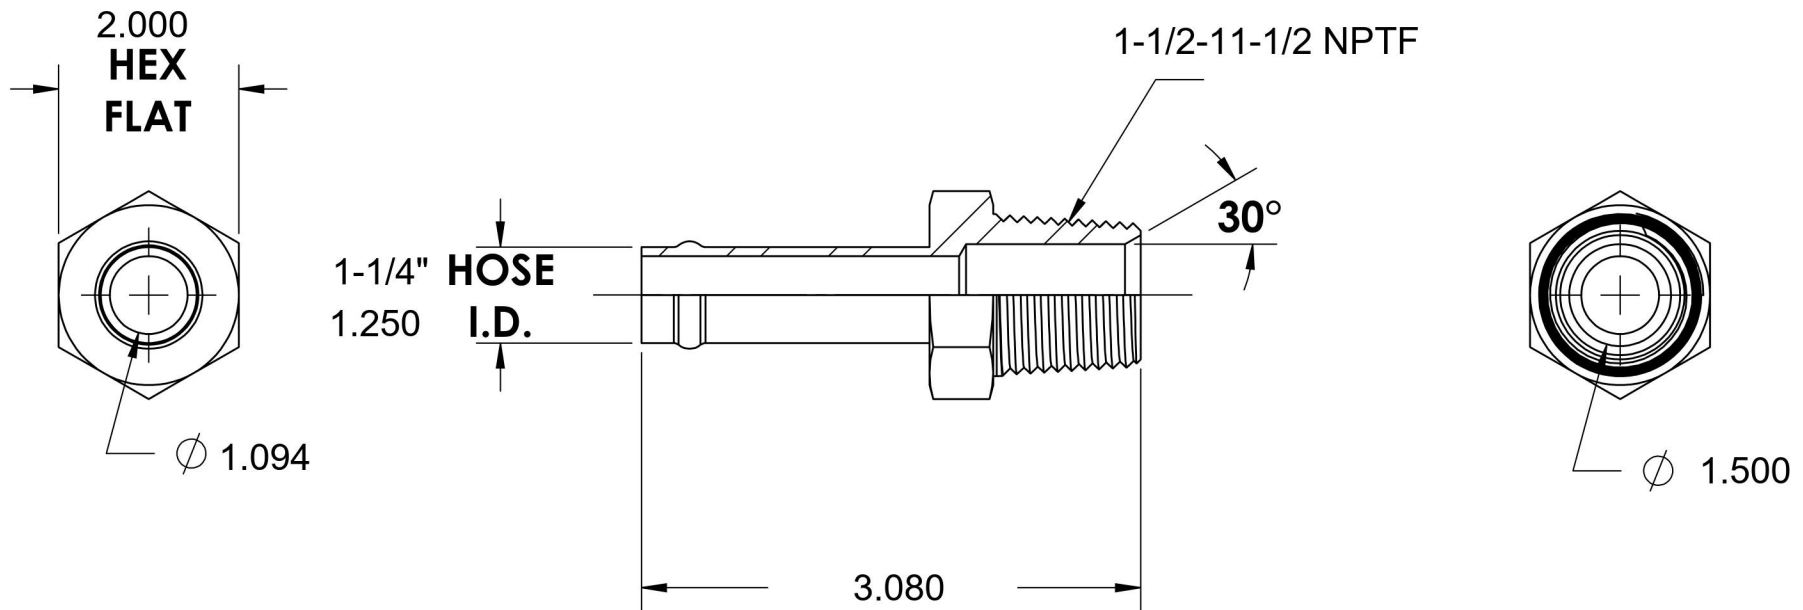

4404-20-24-SS

Stainless Steel, SAE J1231 Hose Bead Male Connector, 1-1/4" Beaded Hose Barb x 1-1/2" Male NPTF 30°

6701 Cochran Road
Solon, Ohio 44139
Phone: (440) 248-1880
Toll Free: 1-888-331-1523

Temperature Rating	Material	Industry Standards	Series
-425°F to 1200°F	316/316L Stainless Steel	SAE J1231, SAE J476	4404-SS
Pressure Rating	Finish		Series Description
150 psi	Passivated		SAE J1231 Hose Bead Male Connector