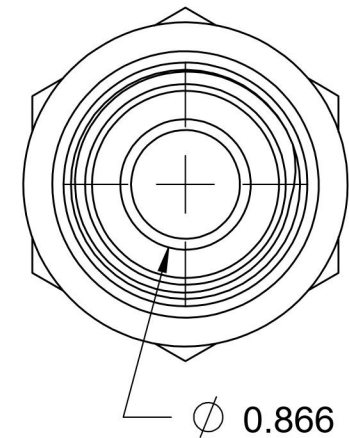

7002-10-16-SS-BS

Stainless Steel, SAE J514 37° Flare BSPP Type (D) Bonded Seal Port/Line Adapter, 5/8" Male JIC x 1-11 Male BSPP 60° Line/Port

6701 Cochran Road
Solon, Ohio 44139
Phone: (440) 248-1880
Toll Free: 1-888-331-1523