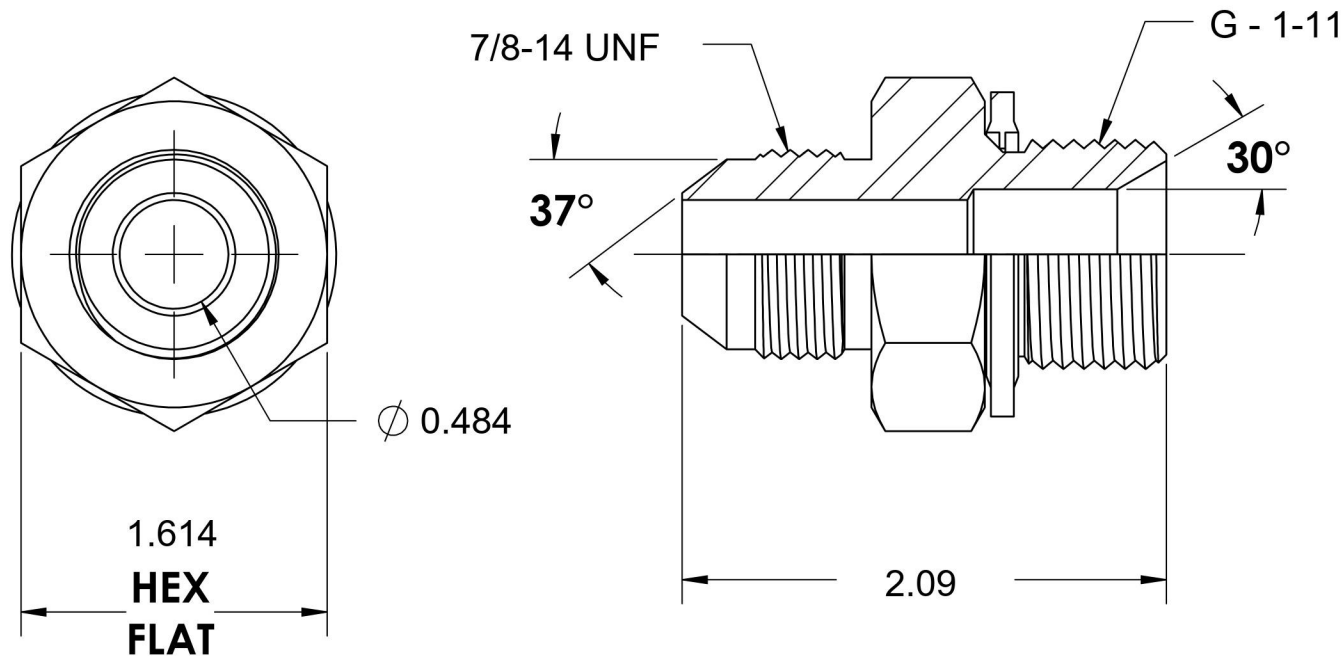

7002-10-16-SS-BS

Stainless Steel, SAE J514 37° Flare BSPP Type (D) Bonded Seal Port/Line Adapter, 5/8" Male JIC x 1-11 Male BSPP 60° Line/Port

6701 Cochran Road
Solon, Ohio 44139
Phone: (440) 248-1880
Toll Free: 1-888-331-1523

Temperature Rating	Material	Industry Standards	Series
-22°F to 257°F	316/316L Stainless Steel	SAE J514, ISO 1179	7002-BS-SS
Pressure Rating	Finish		Series Description
1700 psi	Passivated		SAE J514 37° Flare BSPP Type (D) Bonded Seal Port/Line Adapter